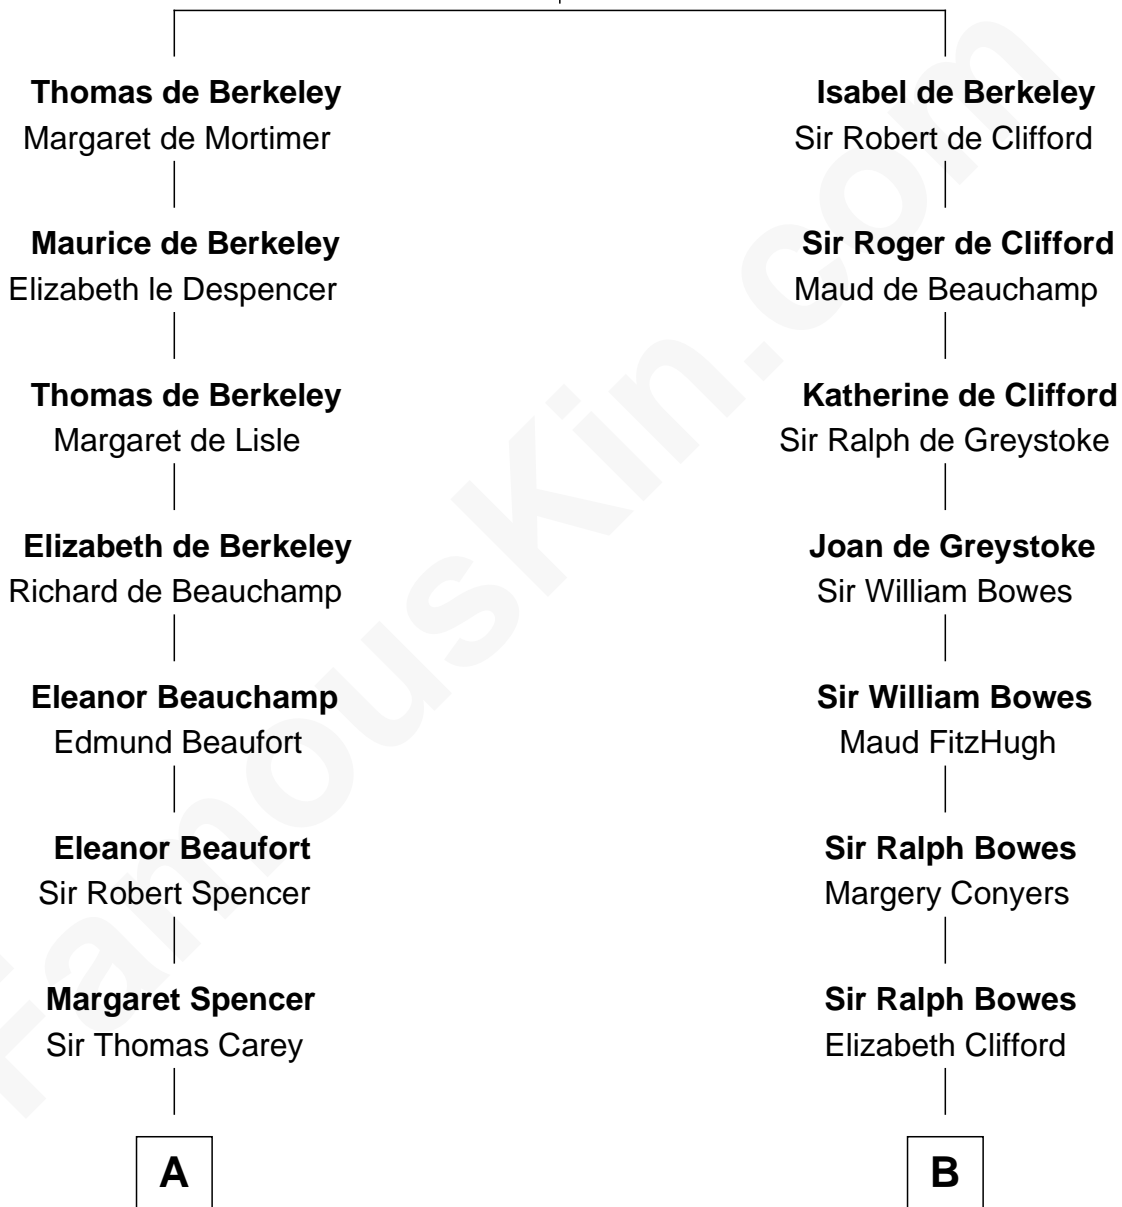

FamousKin.com Relationship Chart of

Charles Darwin

Theory of Evolution

17th cousin 1 time removed of

William Howard Taft

27th U.S. President

Sir Maurice de Berkeley

Eve la Zouche

C

Alphonso Taft
Louisa Maria Torrey

William Howard Taft
27th U.S. President

FamousKin.com