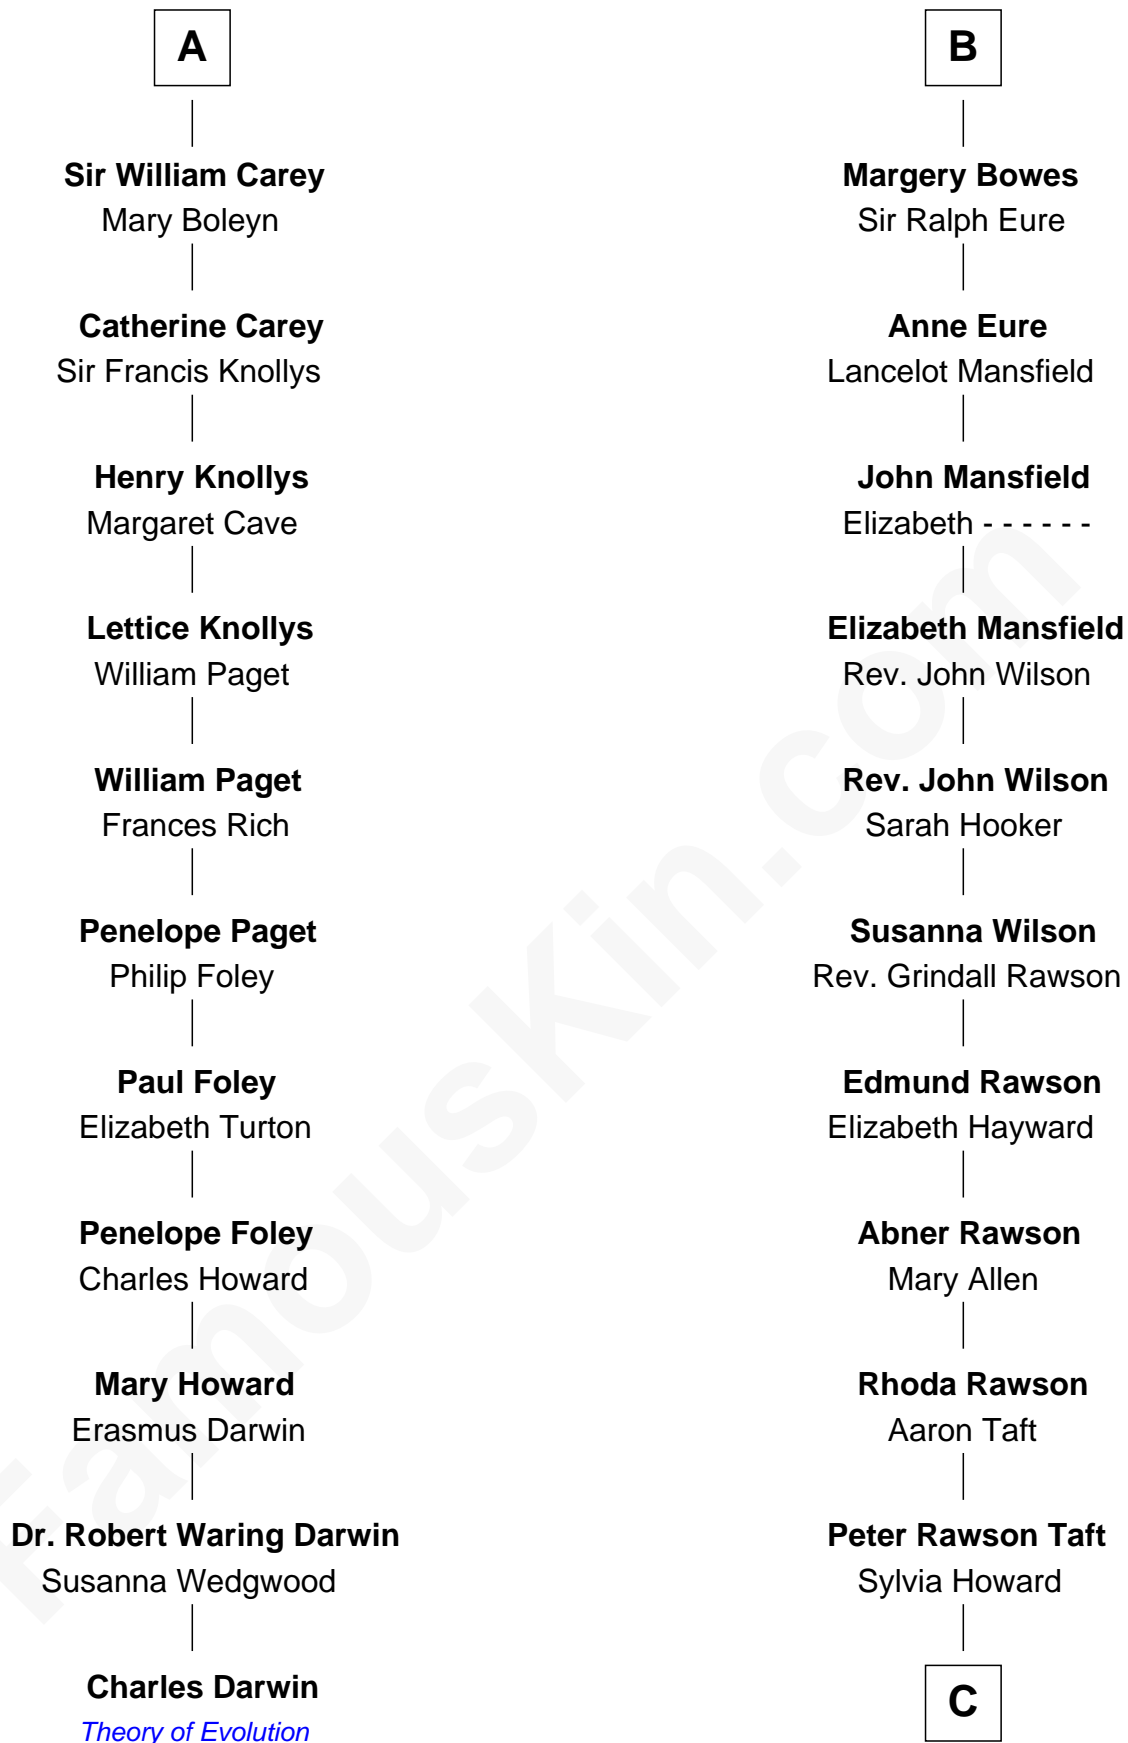

FamousKin.com Relationship Chart of

Charles Darwin

Theory of Evolution

17th cousin 1 time removed of

William Howard Taft

27th U.S. President

Sir Maurice de Berkeley

Eve la Zouche

C

Alphonso Taft
Louisa Maria Torrey

William Howard Taft
27th U.S. President

FamousKin.com