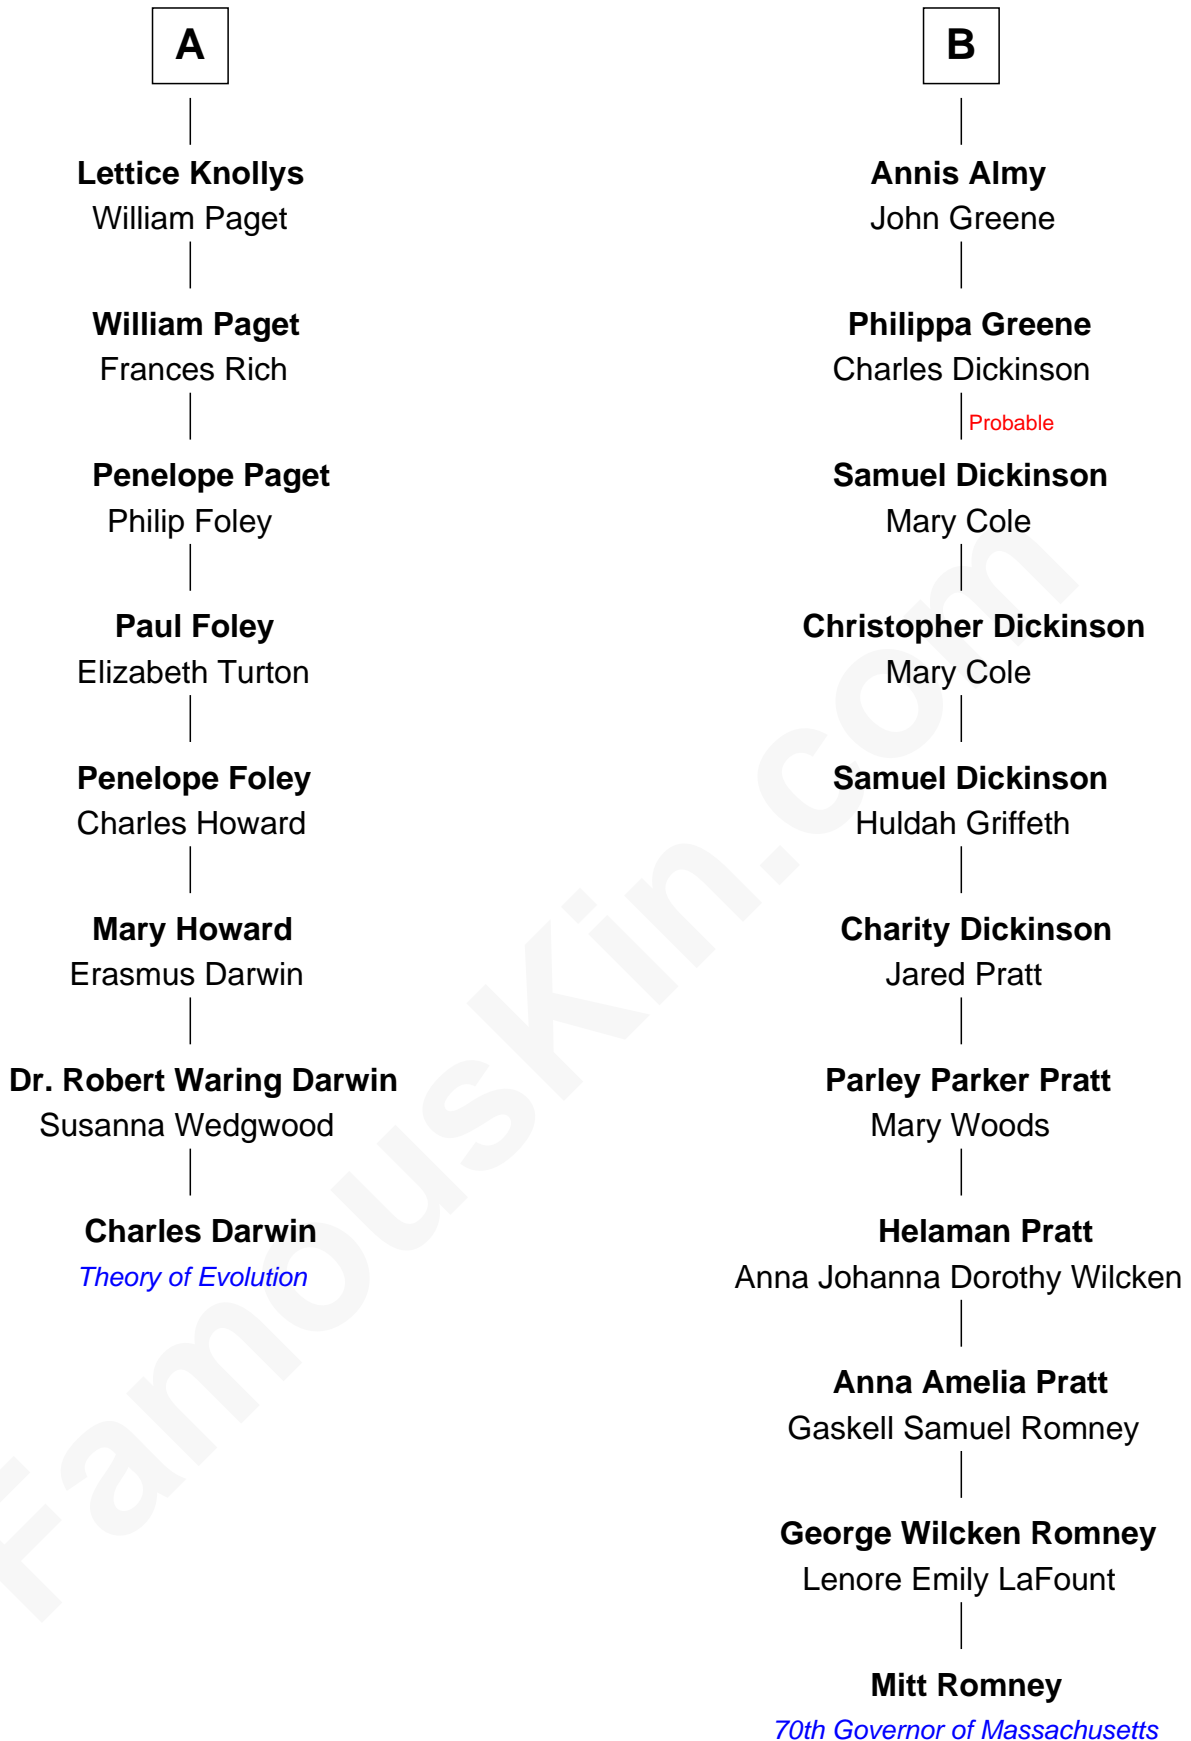

FamousKin.com Relationship Chart of

Charles Darwin

Theory of Evolution

14th cousin 3 times removed of

Mitt Romney

70th Governor of Massachusetts

Katherine Pabenham

with husband
Sir William Cheney

Margaret Tame

Mary Boleyn

Sir William Carey

Ellen Stafford

Thomas Barlow

Catherine Carey

Sir Francis Knollys

Stafford Barlow

Henry Knollys

Margaret Cave

Audrey Barlow

William Almy

A

B

Mitt Romney photo by [Gage Skidmore](#) (CC BY-SA 3.0)