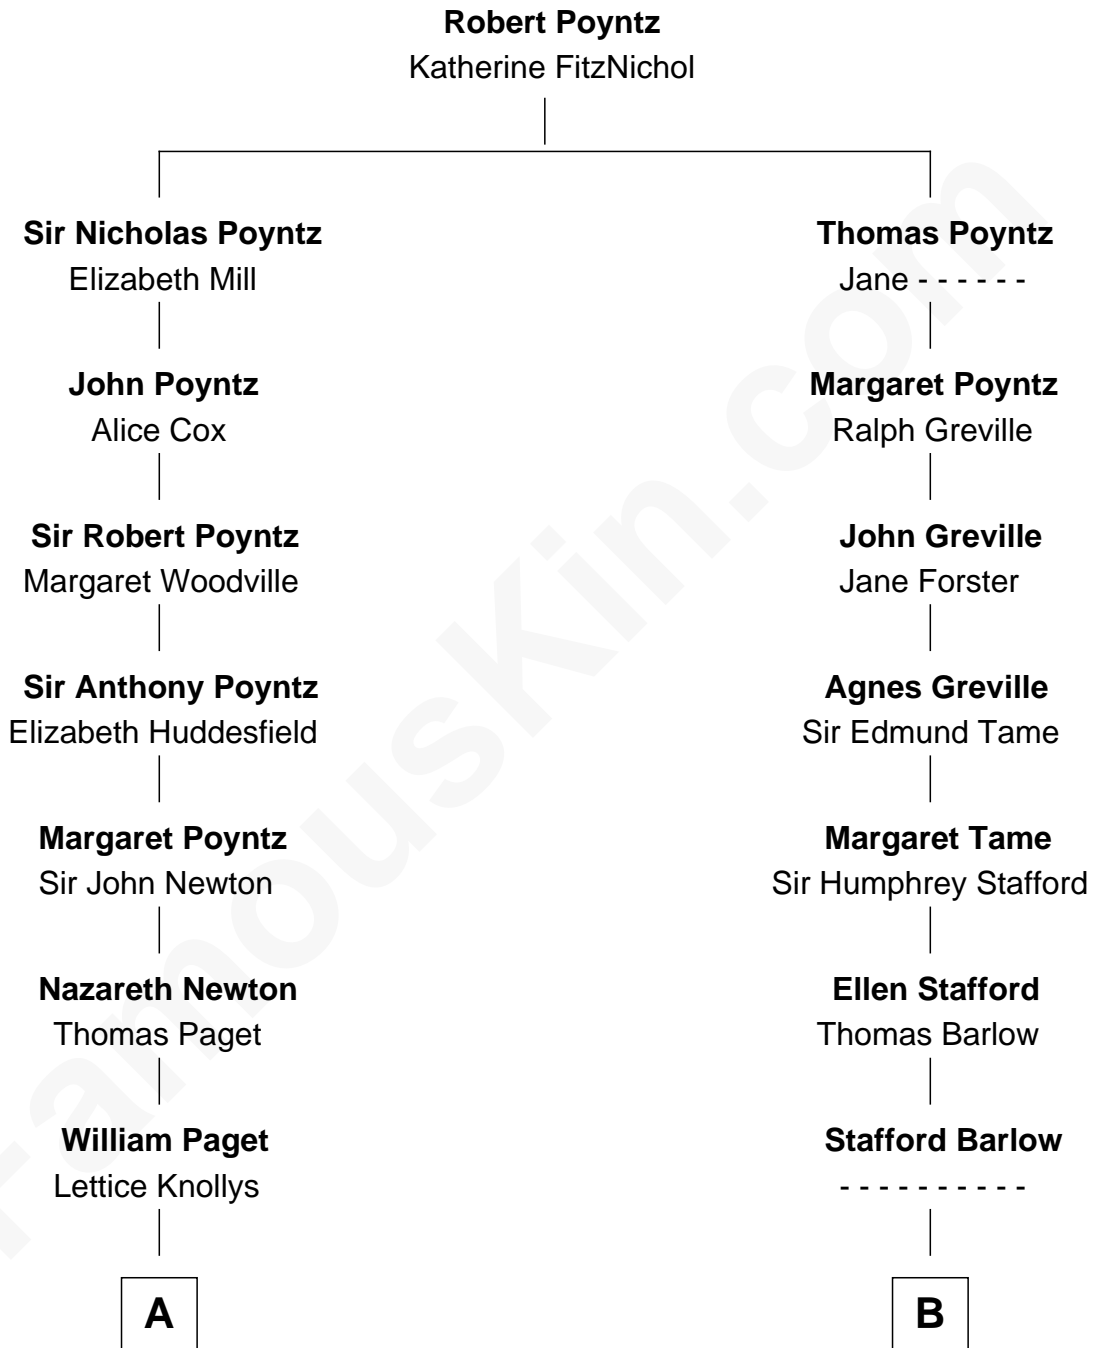

FamousKin.com Relationship Chart of

Charles Darwin

Theory of Evolution

13th cousin 5 times removed of

Mitt Romney

70th Governor of Massachusetts

George Wilcken Romney

Lenore Emily LaFount

Mitt Romney

70th Governor of Massachusetts

FamousKin.com