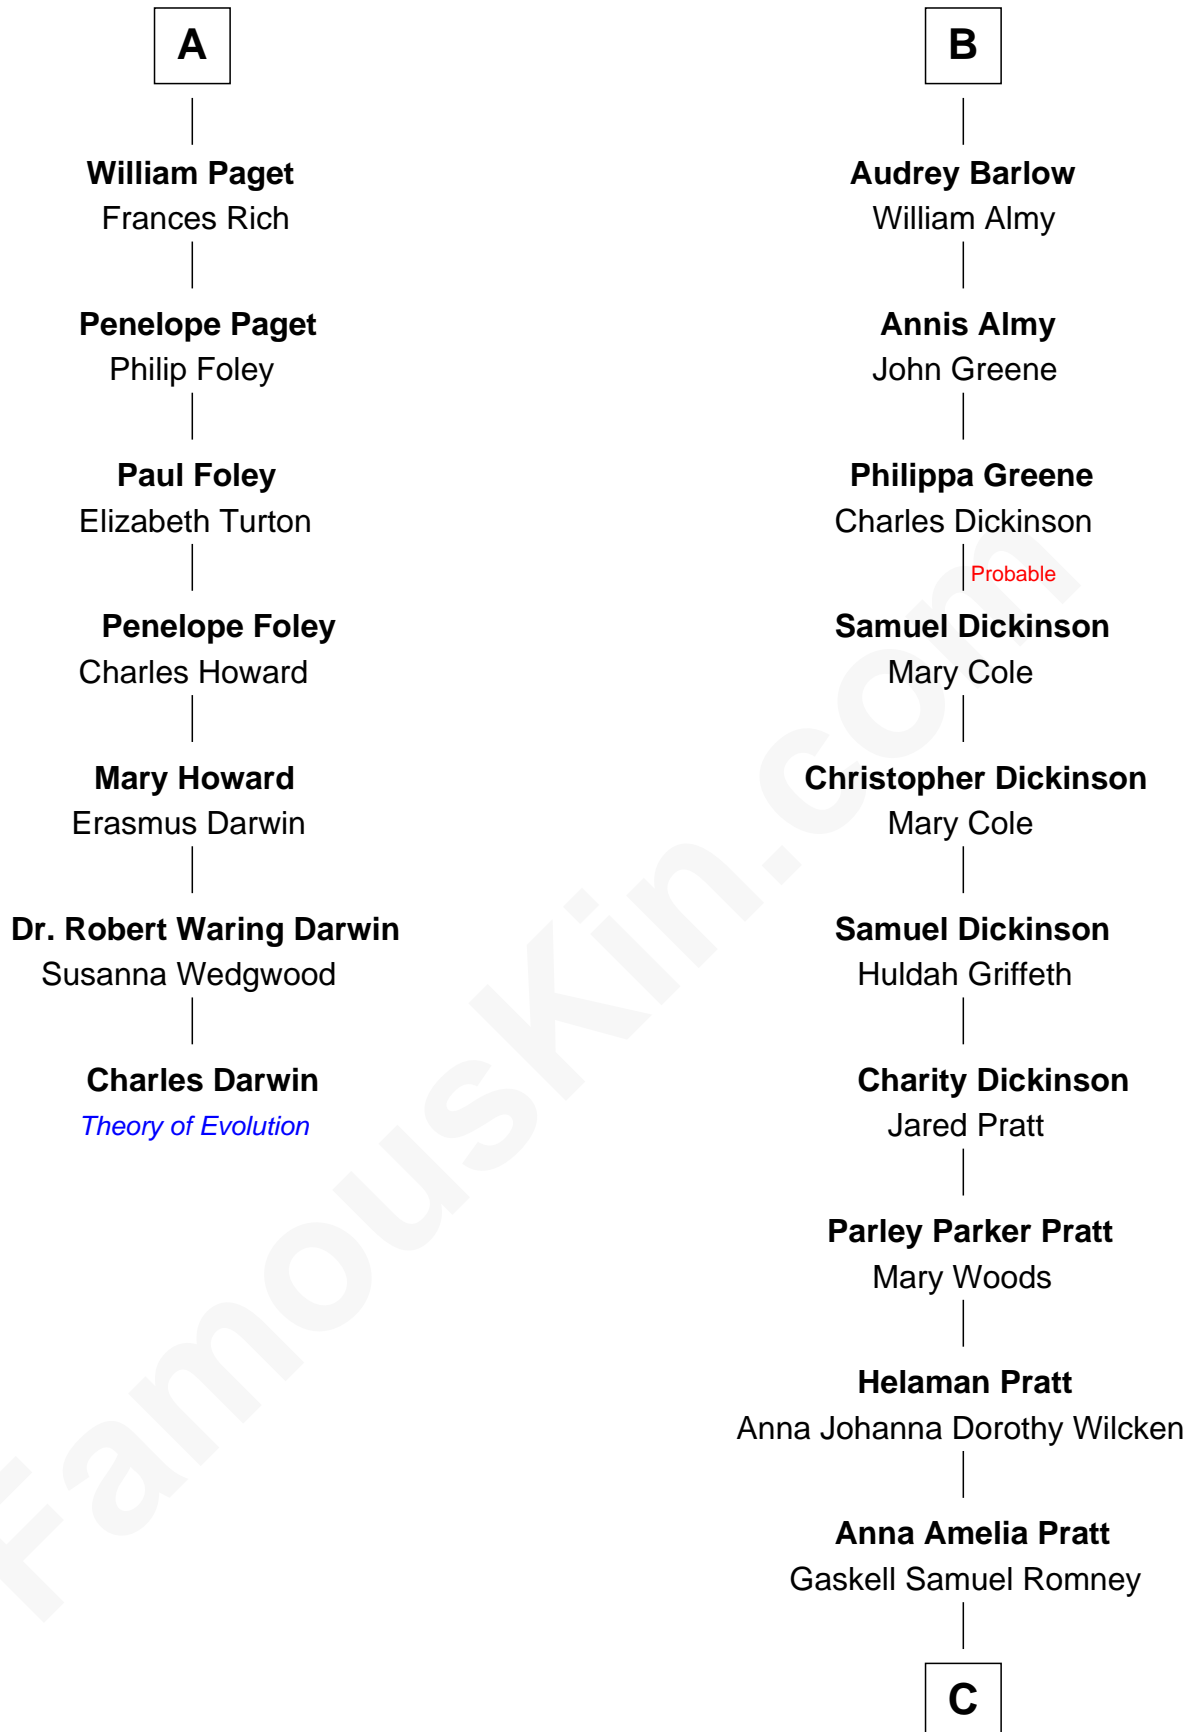

FamousKin.com Relationship Chart of

Charles Darwin

Theory of Evolution

13th cousin 5 times removed of

Mitt Romney

70th Governor of Massachusetts

George Wilcken Romney

Lenore Emily LaFount

Mitt Romney

70th Governor of Massachusetts

FamousKin.com