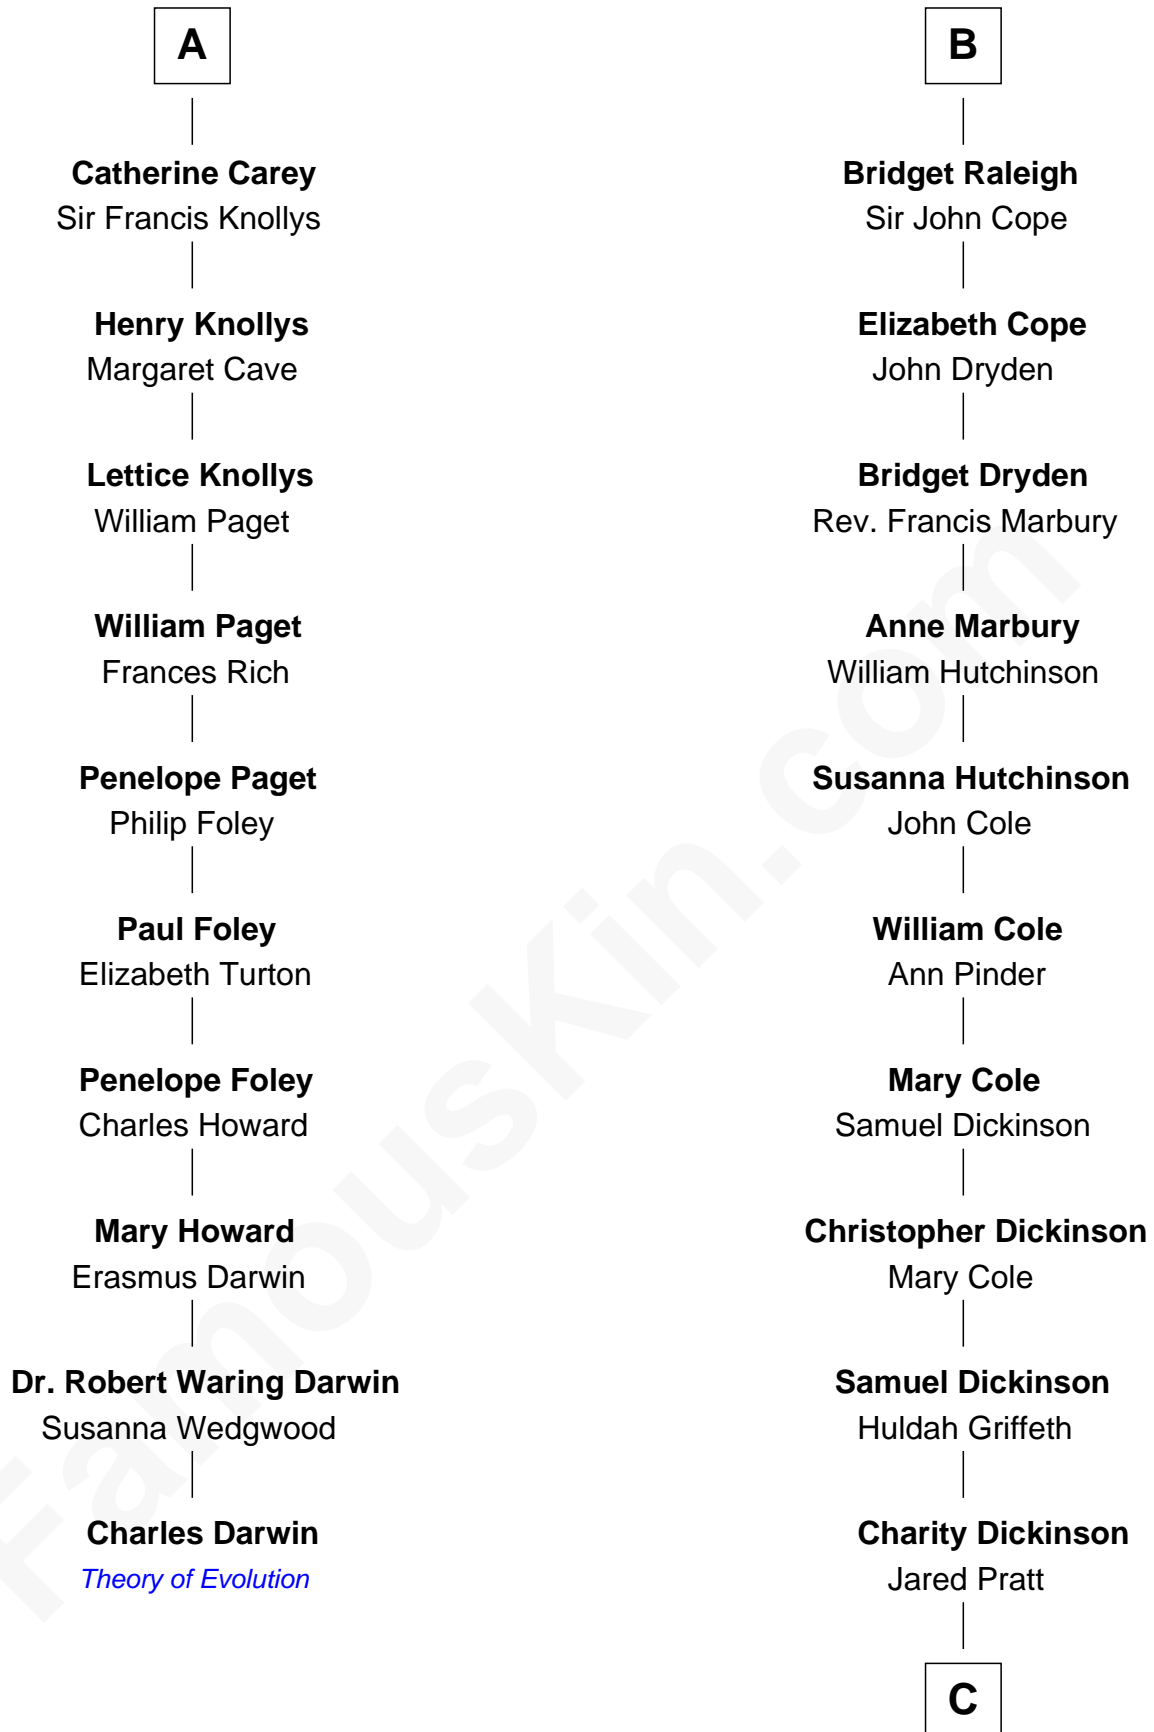

FamousKin.com

Relationship Chart of

Charles Darwin

Theory of Evolution

16th cousin 4 times removed of

George Romney

43rd Governor of Michigan

Sir James le Boteler

Anne Hankeford

Margaret Butler

Sir William Boleyn

Thomas Boleyn

Elizabeth Howard

Mary Boleyn

Sir William Carey

A

Elizabeth Greene

William Raleigh

Sir Edward Raleigh

Margaret Verney

Sir Edward Raleigh

Anne Chamberlayne

B

C

Parley Parker Pratt

Mary Woods

Helaman Pratt

Anna Johanna Dorothy Wilcken

Anna Amelia Pratt

Gaskell Samuel Romney

George Romney

43rd Governor of Michigan