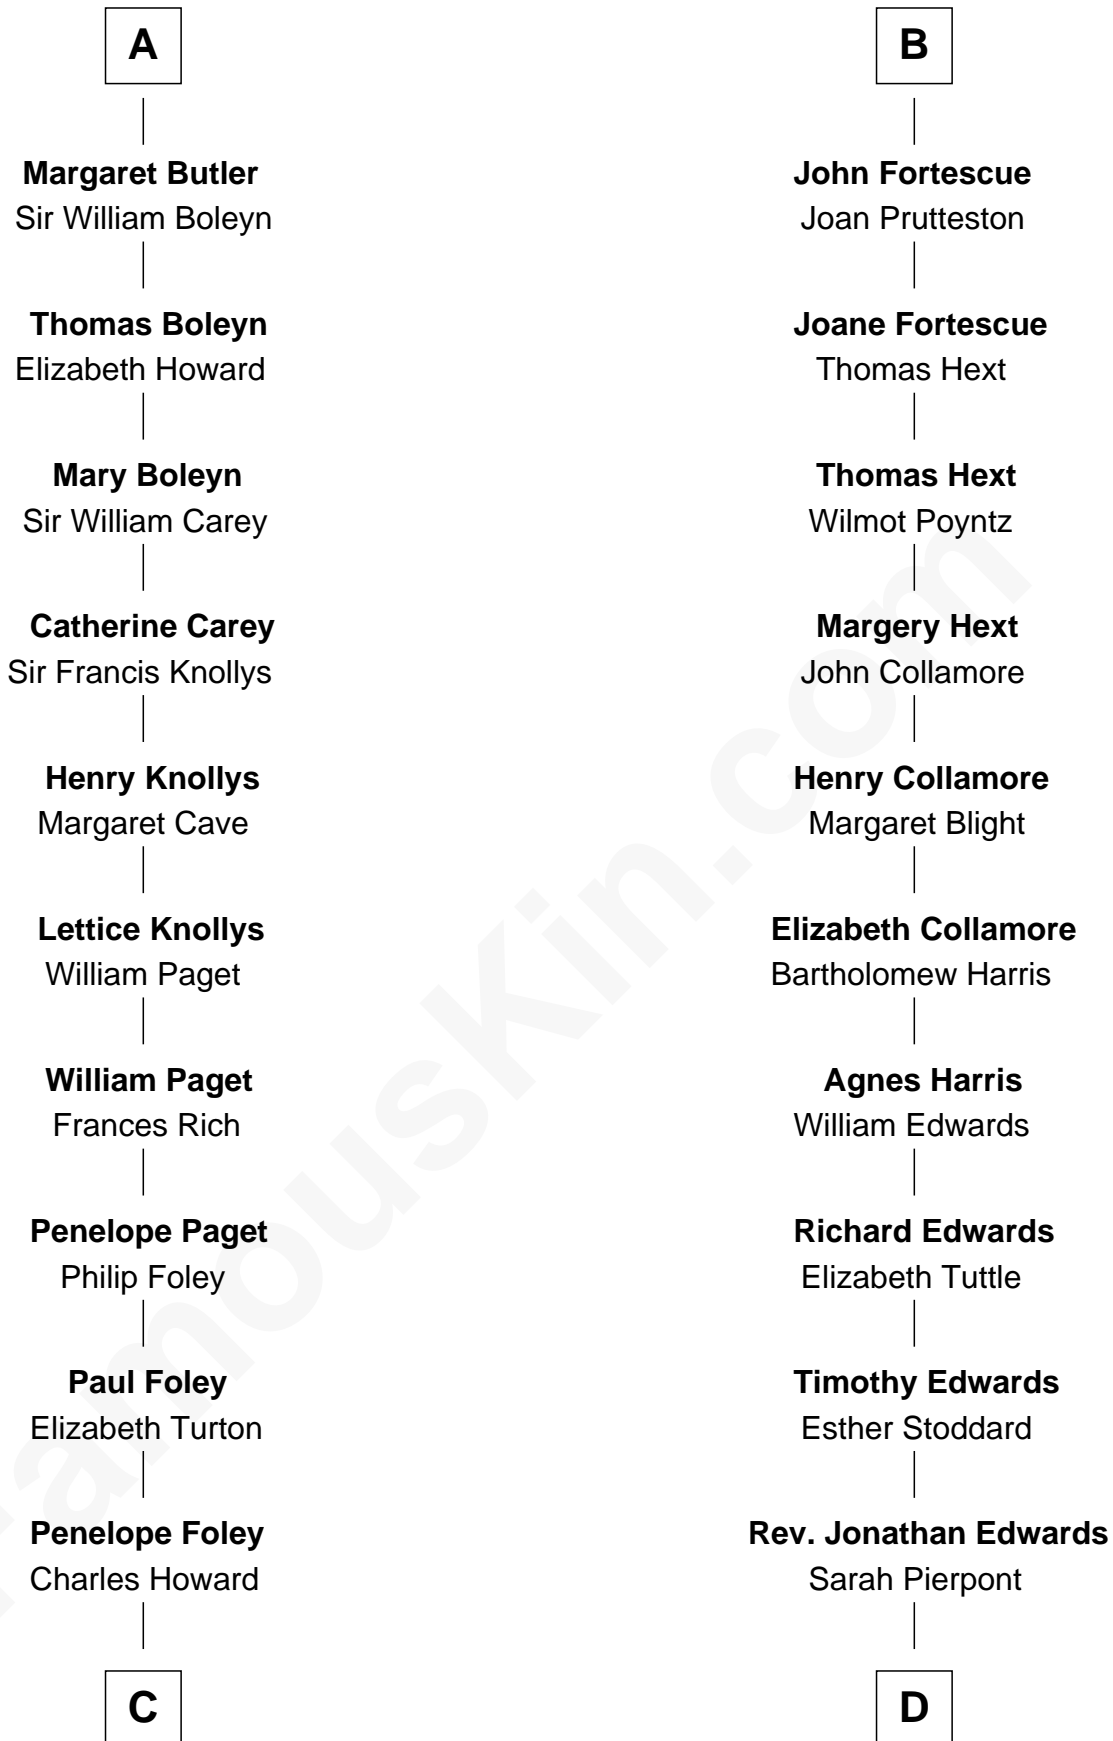

FamousKin.com Relationship Chart of

Charles Darwin

Theory of Evolution

18th cousin 1 time removed of

Aaron Burr

Killed Alexander Hamilton

Sir Geoffrey FitzPiers

Aveline de Clare

FamousKin.com