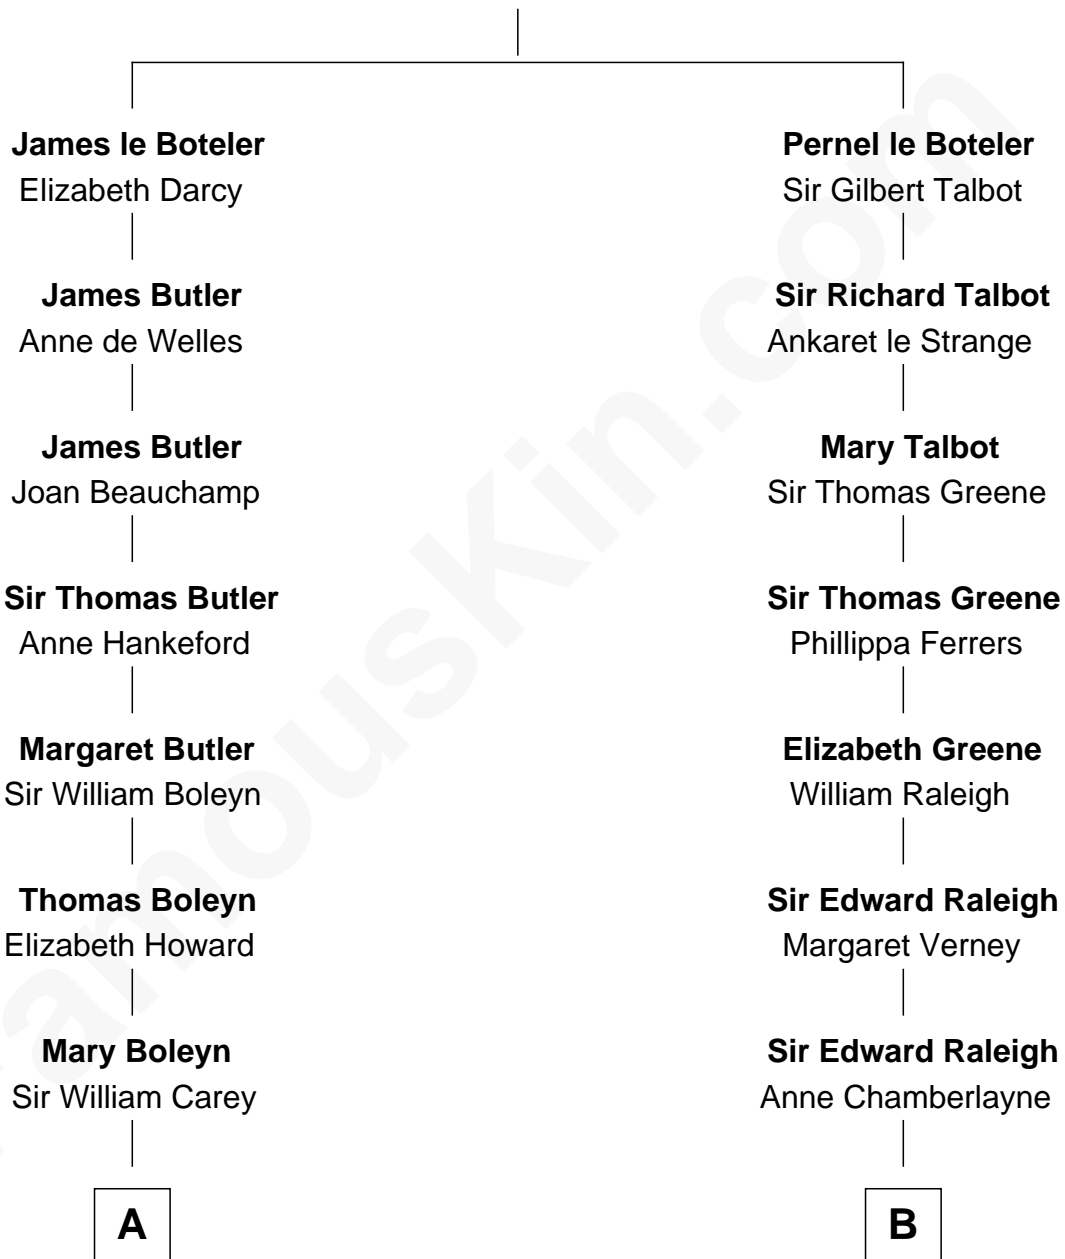

## Relationship Chart of

**Charles Darwin**

*Theory of Evolution*

16th cousin 5 times removed of

**DuBose Heyward**

*Author of Porgy (Porgy & Bess)*

**Sir James le Boteler**

Eleanor de Bohun

**C**

**Thomas Heyward**  
Ann Eliza Cuthbert

**Thomas Savage Heyward**  
Georgianna Hasell

**Thomas Savage Heyward**  
Louisa Watkins

**Edwin Watkins Heyward**  
Jane Screven DuBose

**DuBose Heyward**  
*American Novelist*