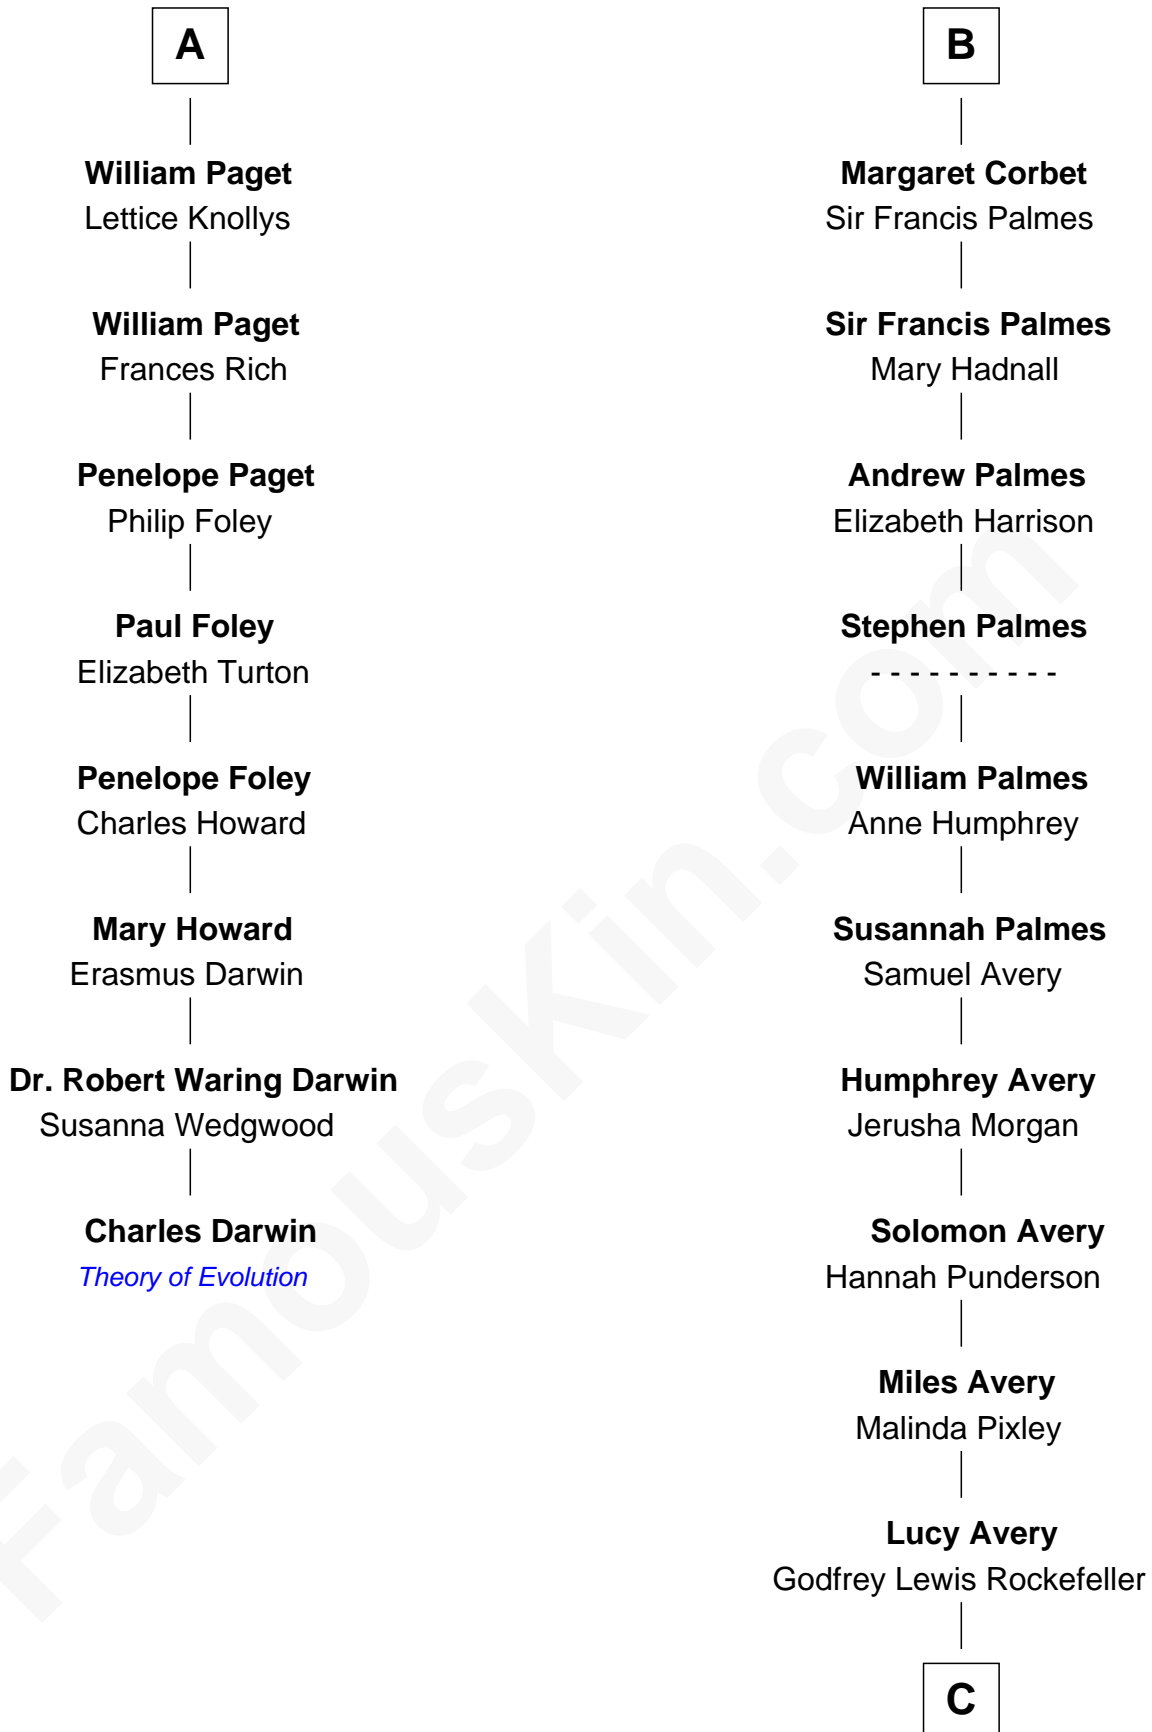

FamousKin.com

Relationship Chart of

Charles Darwin

Theory of Evolution

14th cousin 4 times removed of

John D. Rockefeller

Founder of the Standard Oil Company

Sir Hugh de Courtnay

Margaret de Bohun

C

|
William Avery Rockefeller

Eliza Davison

|
John D. Rockefeller

Founder of the Standard Oil Company

FamousKin.com