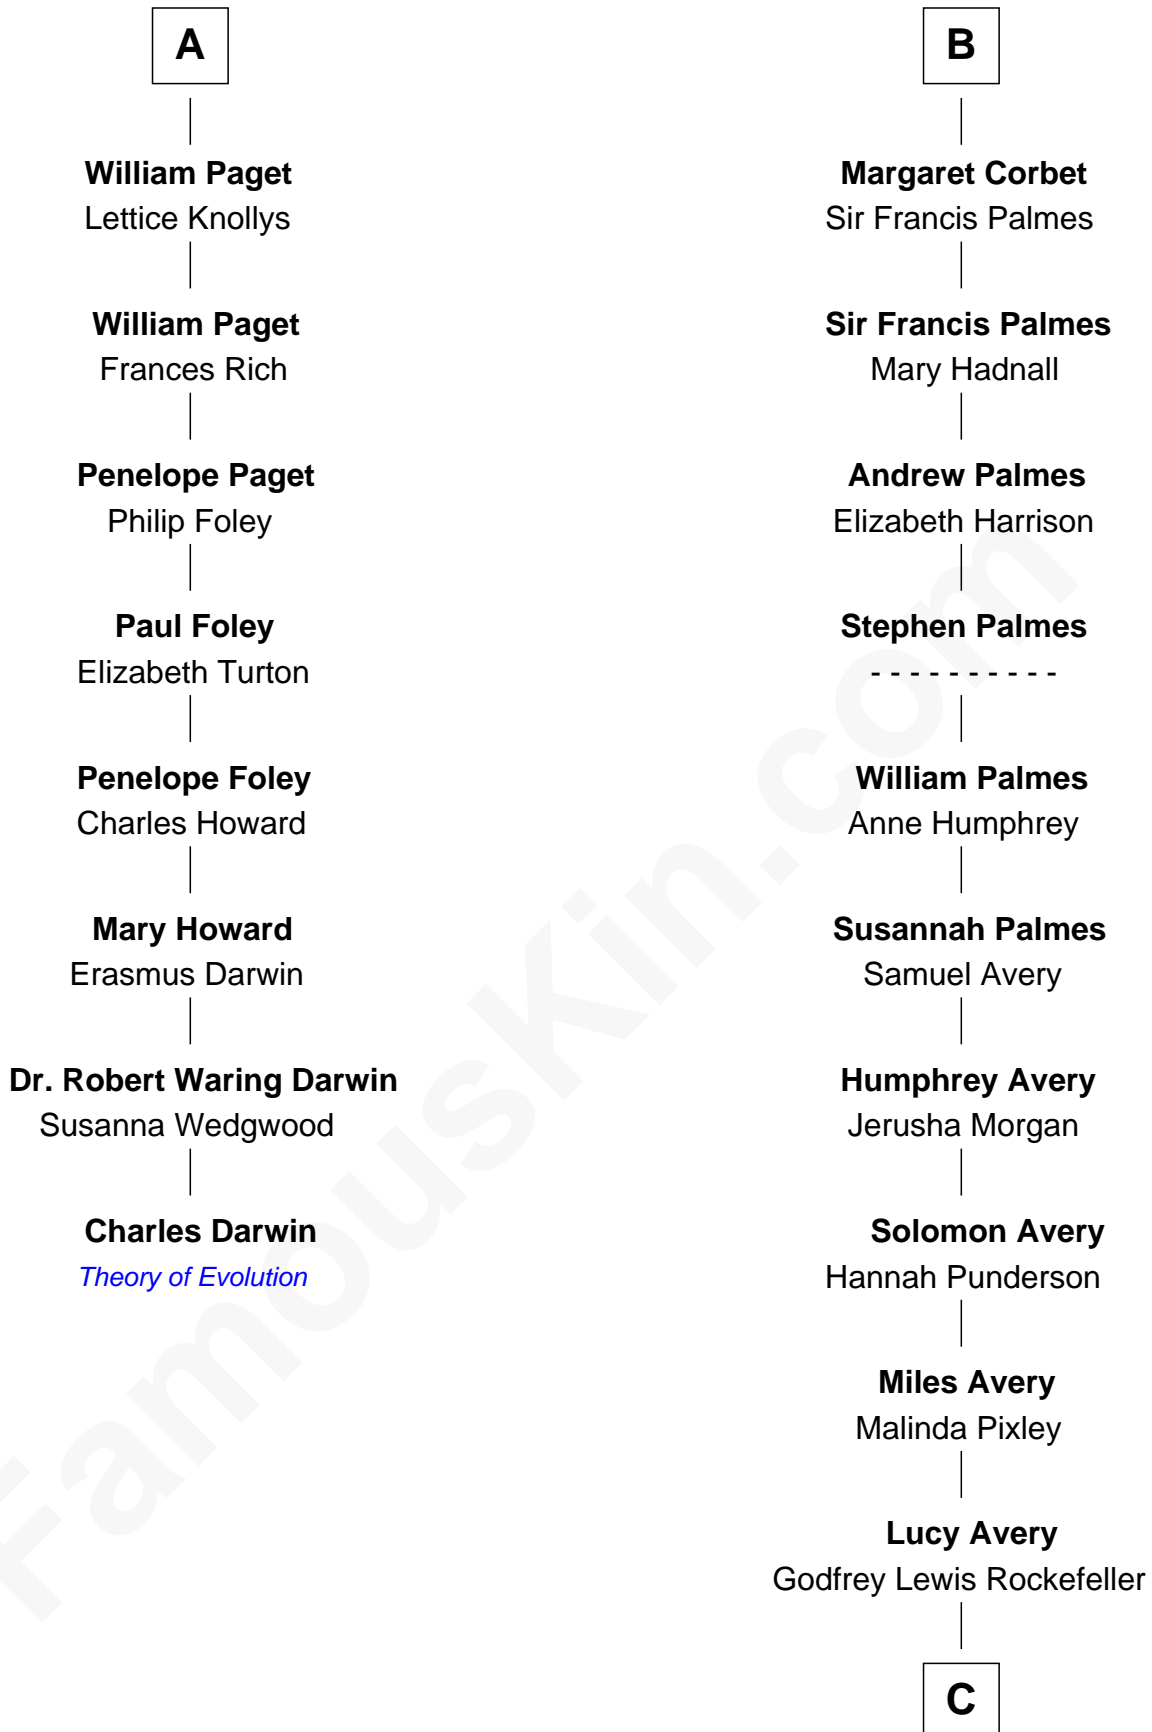

FamousKin.com Relationship Chart of

Charles Darwin

Theory of Evolution

14th cousin 6 times removed of

Nelson Rockefeller

41st U.S. Vice-President

Sir Hugh de Courtenay

Margaret de Bohun

C

William Avery Rockefeller

Eliza Davison

John Davison Rockefeller

Laura Celestia Spelman

John Davison Rockefeller

Abby Greene Aldrich

Nelson Rockefeller

41st U.S. Vice-President

FamousKin.com