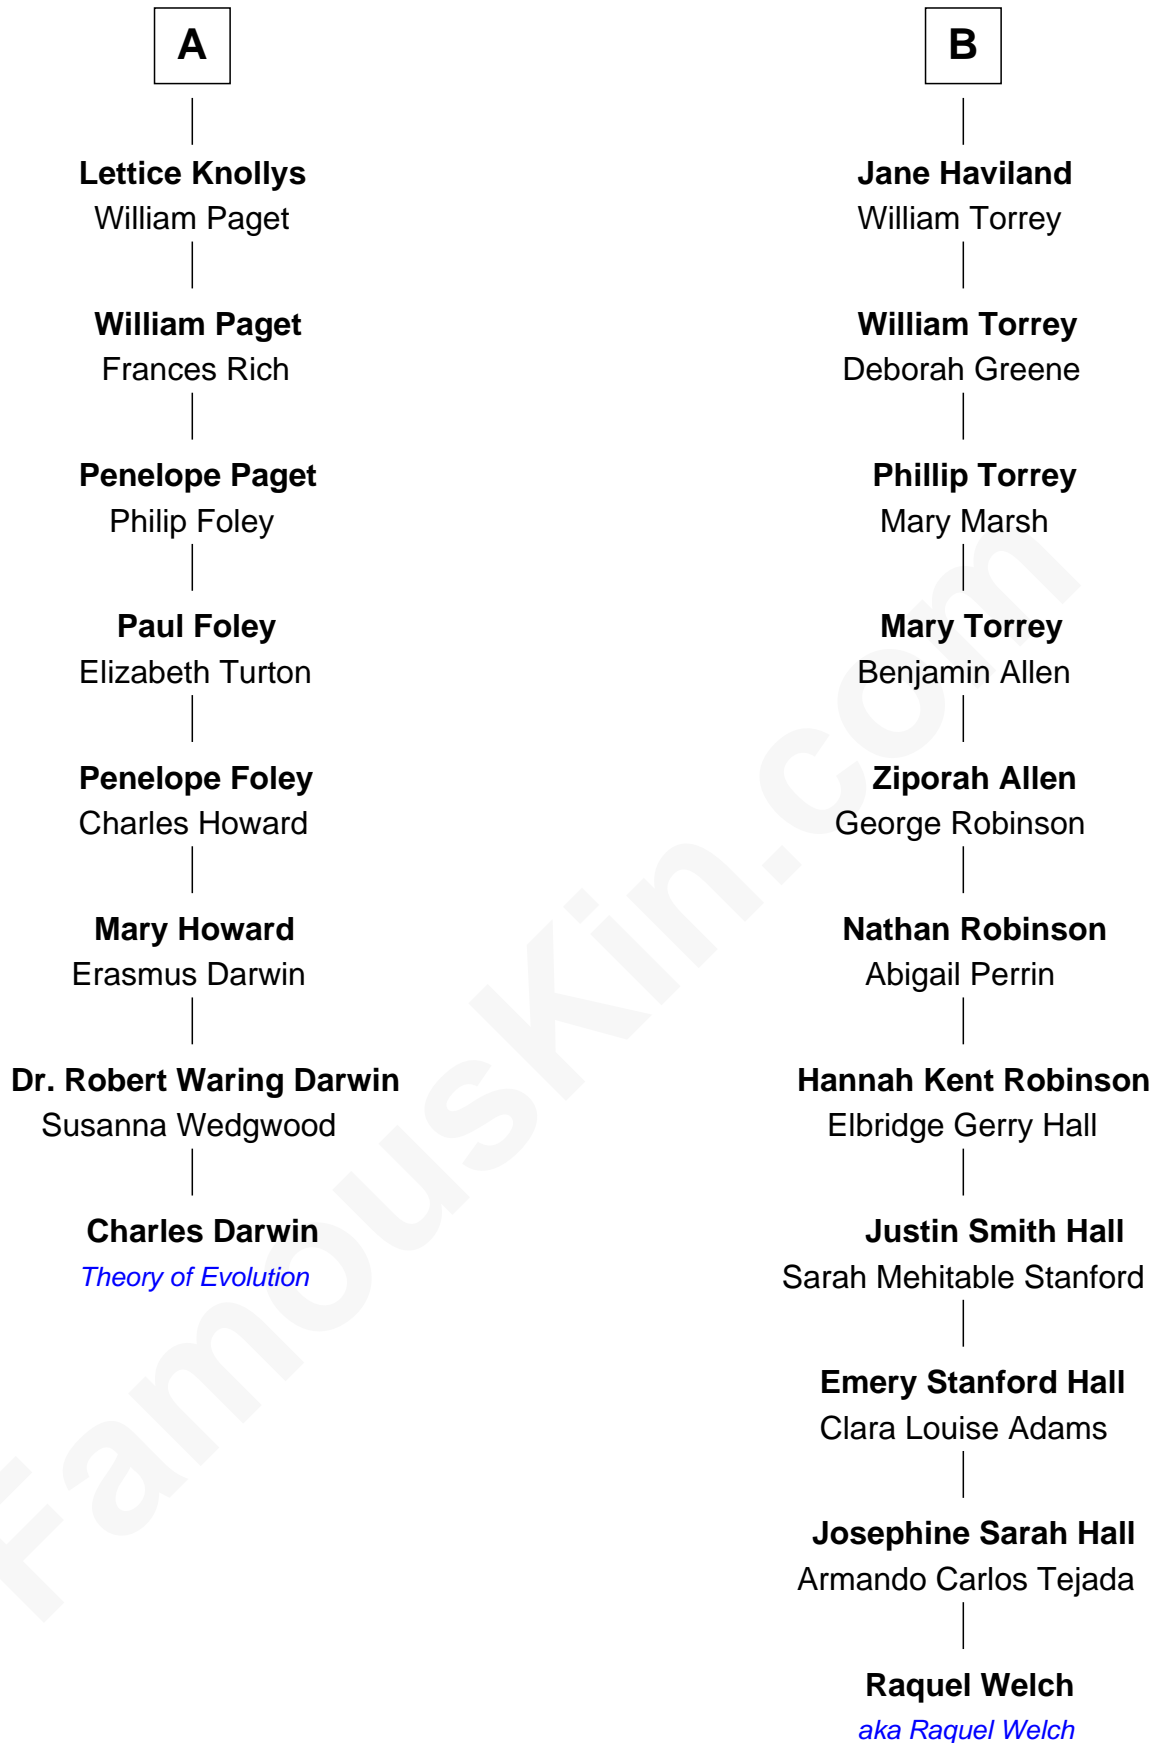

# FamousKin.com Relationship Chart of

**Charles Darwin**

*Theory of Evolution*

14th cousin 3 times removed of

**Raquel Welch**

*Movie Actress*

**Katherine Pabenham**

*with husband*  
Sir William Cheney

Sir William Berkeley

**Elizabeth Tilney**  
Sir Thomas Howard

**Anne Berkeley**  
Sir John Guise

**Elizabeth Howard**  
Thomas Boleyn

**John Guise**  
Tacy Grey

**Mary Boleyn**  
Sir William Carey

**William Guise**  
Mary Rotsey

**Catherine Carey**  
Sir Francis Knollys

**John Guise**  
Jane Pauncefoot

**Henry Knollys**  
Margaret Cave

**Elizabeth Guise**  
Robert Haviland

**A**

**B**

Raquel Welch photo by [Alan Light](#) (CC BY 2.0)