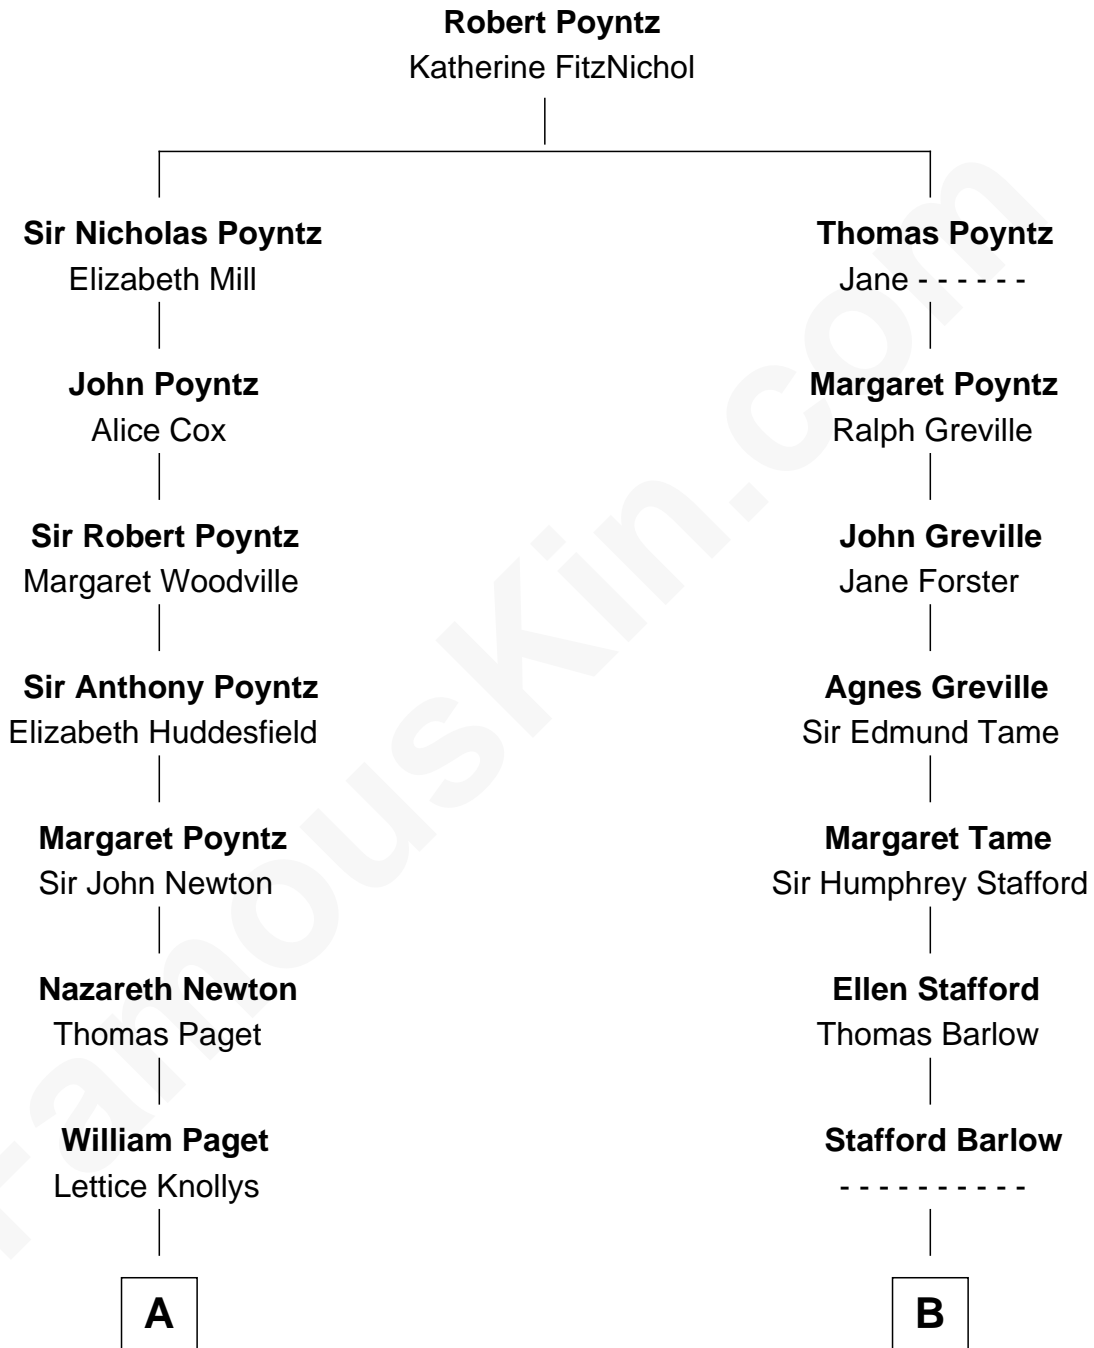

FamousKin.com Relationship Chart of

Charles Darwin

Theory of Evolution

13th cousin 5 times removed of

Raquel Welch

Movie Actress

C

Josephine Sarah Hall
Armando Carlos Tejada

Raquel Welch
aka Raquel Welch

FamousKin.com