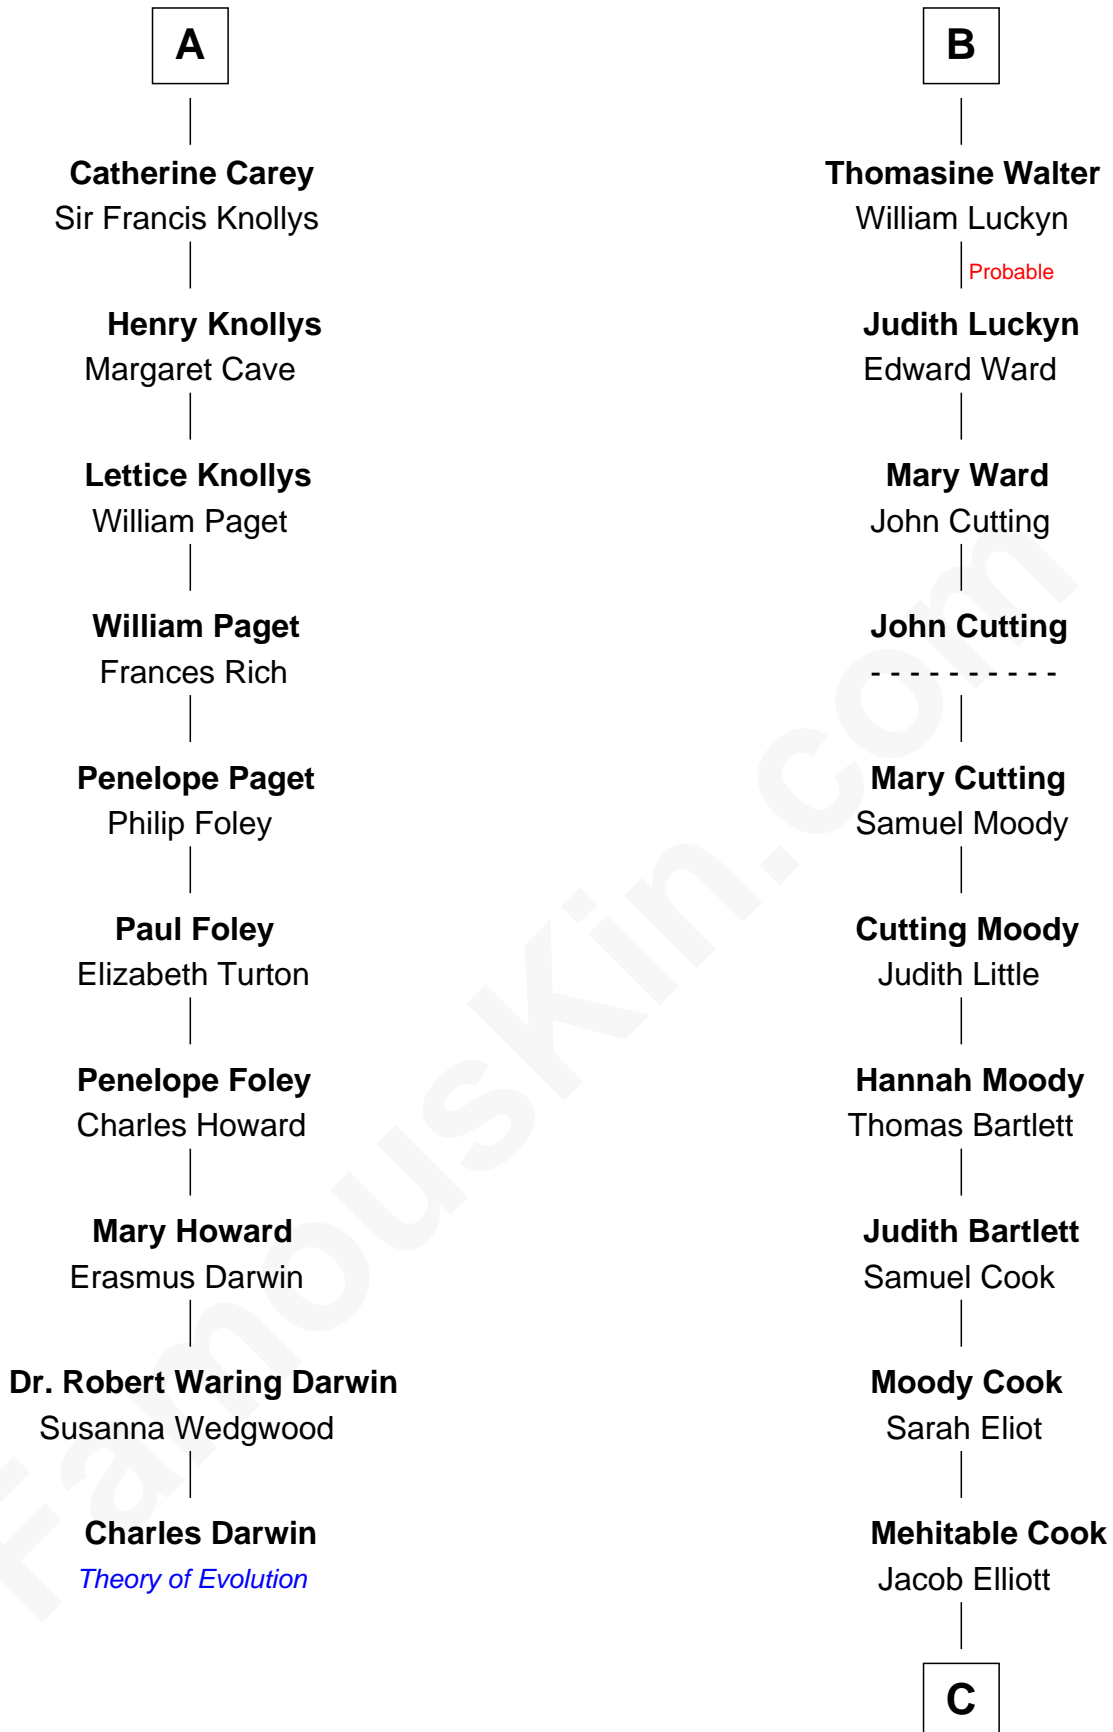

# FamousKin.com Relationship Chart of

**Charles Darwin**

*Theory of Evolution*

16th cousin 5 times removed of

**Raquel Welch**

*Movie Actress*

**Sir John Howard**

Alice de Bois

**Sir Robert Howard**

Margaret de Scales

**Sir John Howard**

Alice Tendring

**Sir Robert Howard**

Margaret Mowbray

**Sir John Howard**

Katherine Moleyns

**Sir Thomas Howard**

Elizabeth Tilney

**Elizabeth Howard**

Thomas Boleyn

**Mary Boleyn**

Sir William Carey

**A**

**Joan Howard**

John Denton

**Thomas Denton**

Jane Webbe

**Isabel Denton**

William ap Walter

**B**

**C**

**Mary Lydia Elliott**