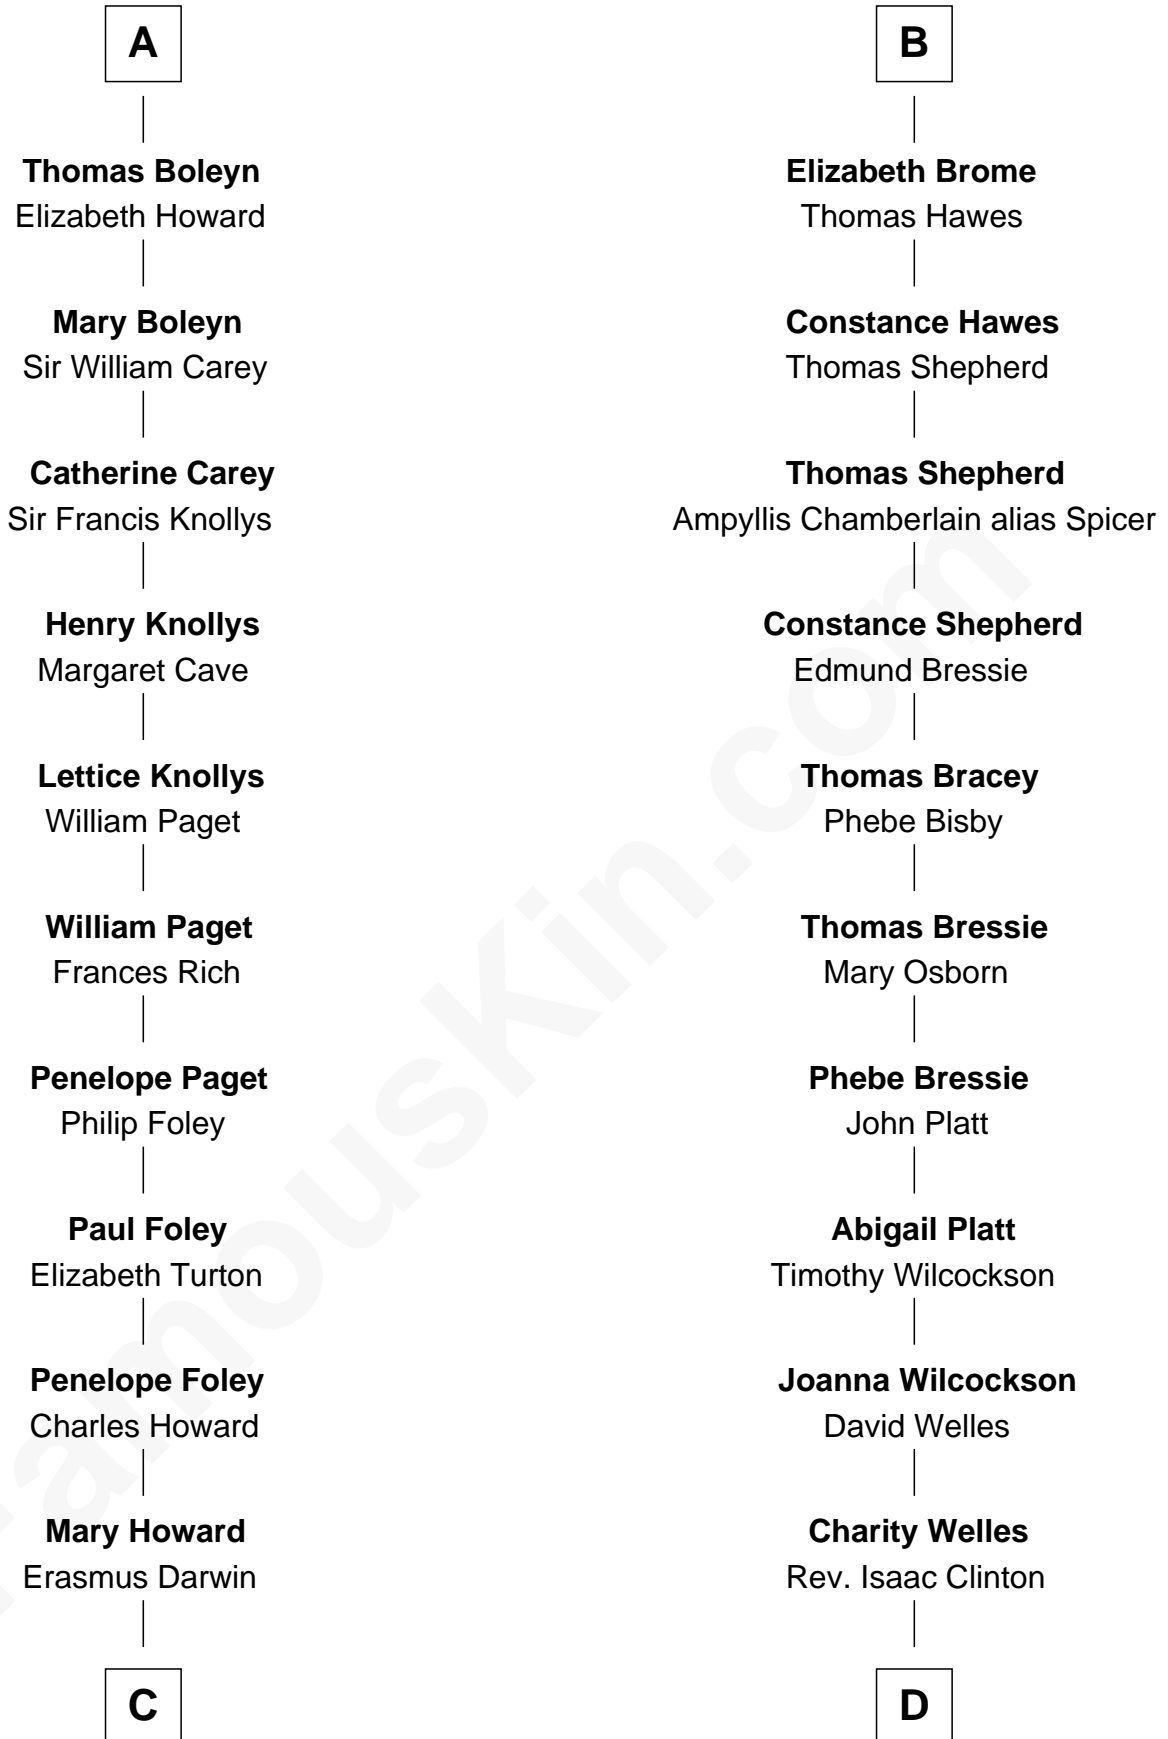

FamousKin.com Relationship Chart of

Charles Darwin

Theory of Evolution

18th cousin 1 time removed of

Helen (Herron) Taft

First Lady of President William H. Taft

Sir Robert de Ros

Isabel de Aubeney

FamousKin.com