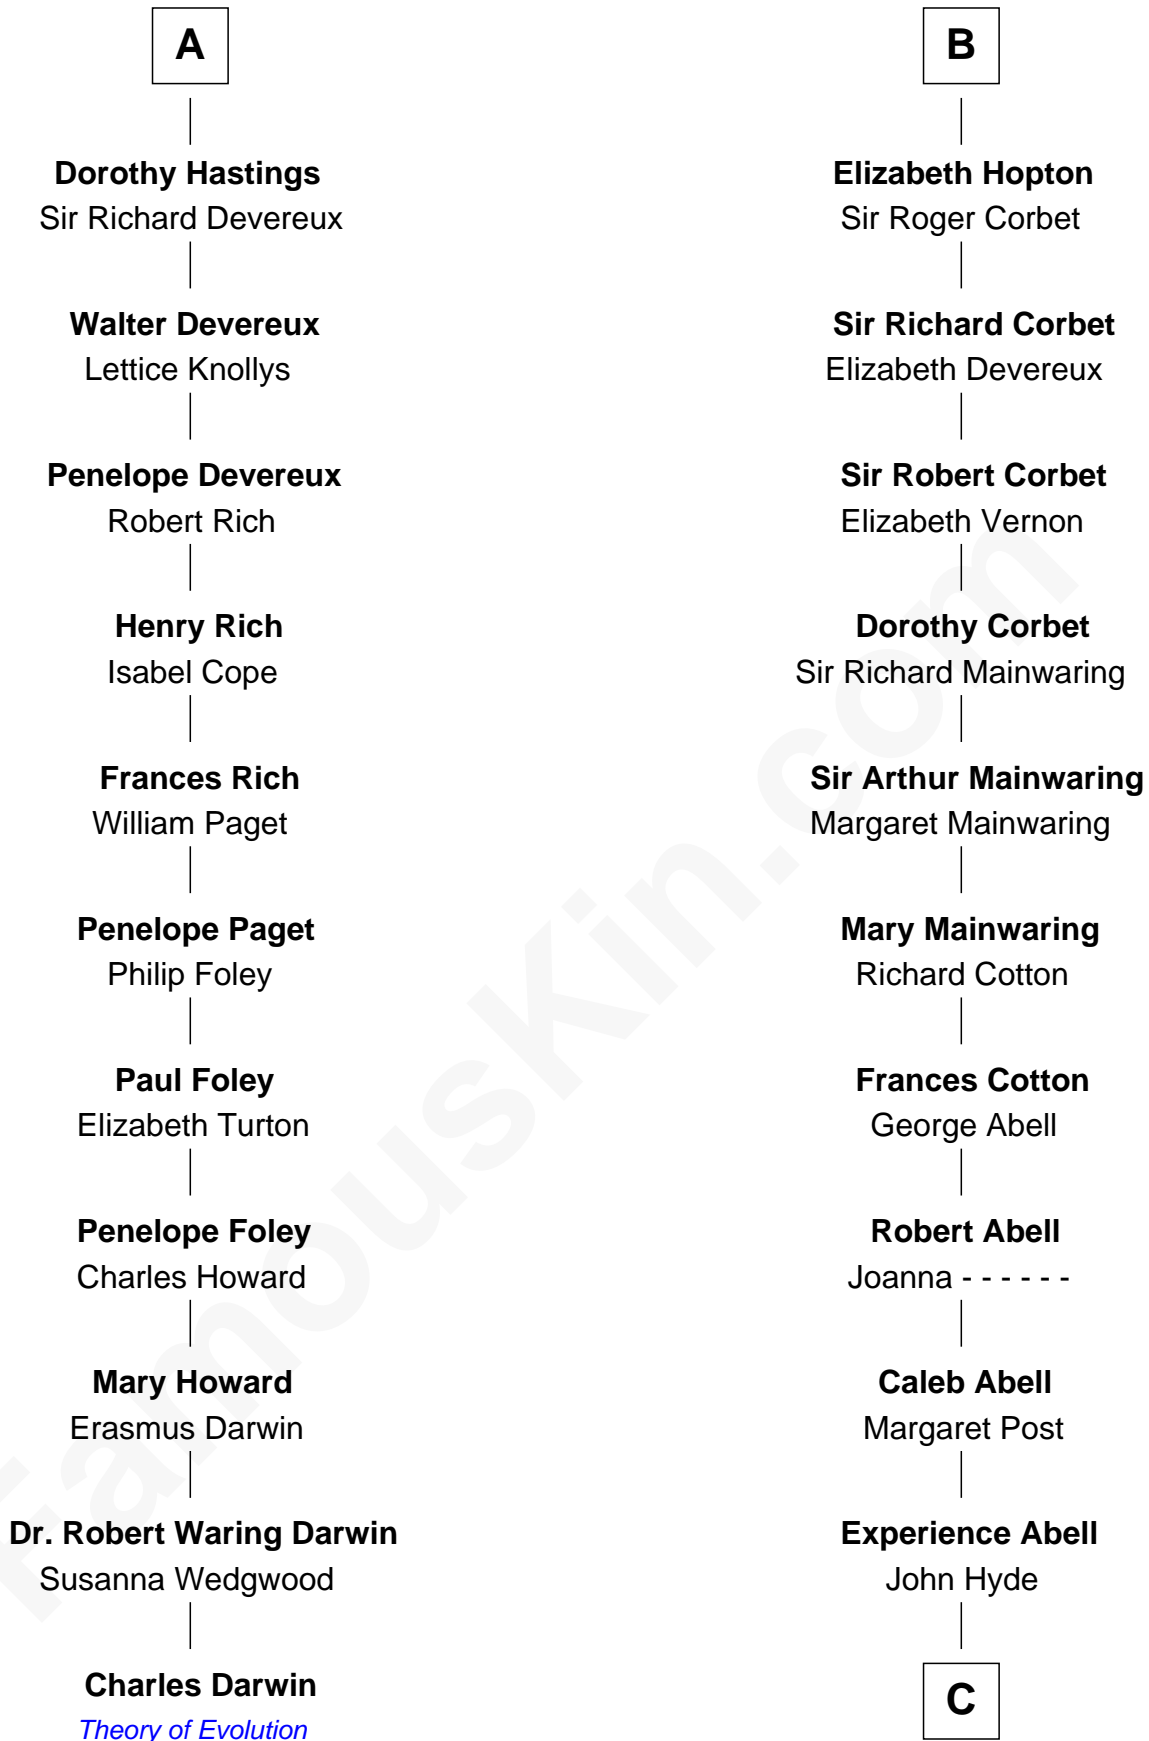

FamousKin.com Relationship Chart of

Charles Darwin

Theory of Evolution

17th cousin 4 times removed of

Grover Cleveland

22nd and 24th U.S. President

John de Botetourte

Maud FitzThomas

C

James Hyde
Sarah Marshall

Abiah Hyde
Aaron Cleveland

William Cleveland
Margaret Falley

Rev. Richard Falley Cleveland
Ann Neal

Grover Cleveland
22nd and 24th U.S. President

FamousKin.com