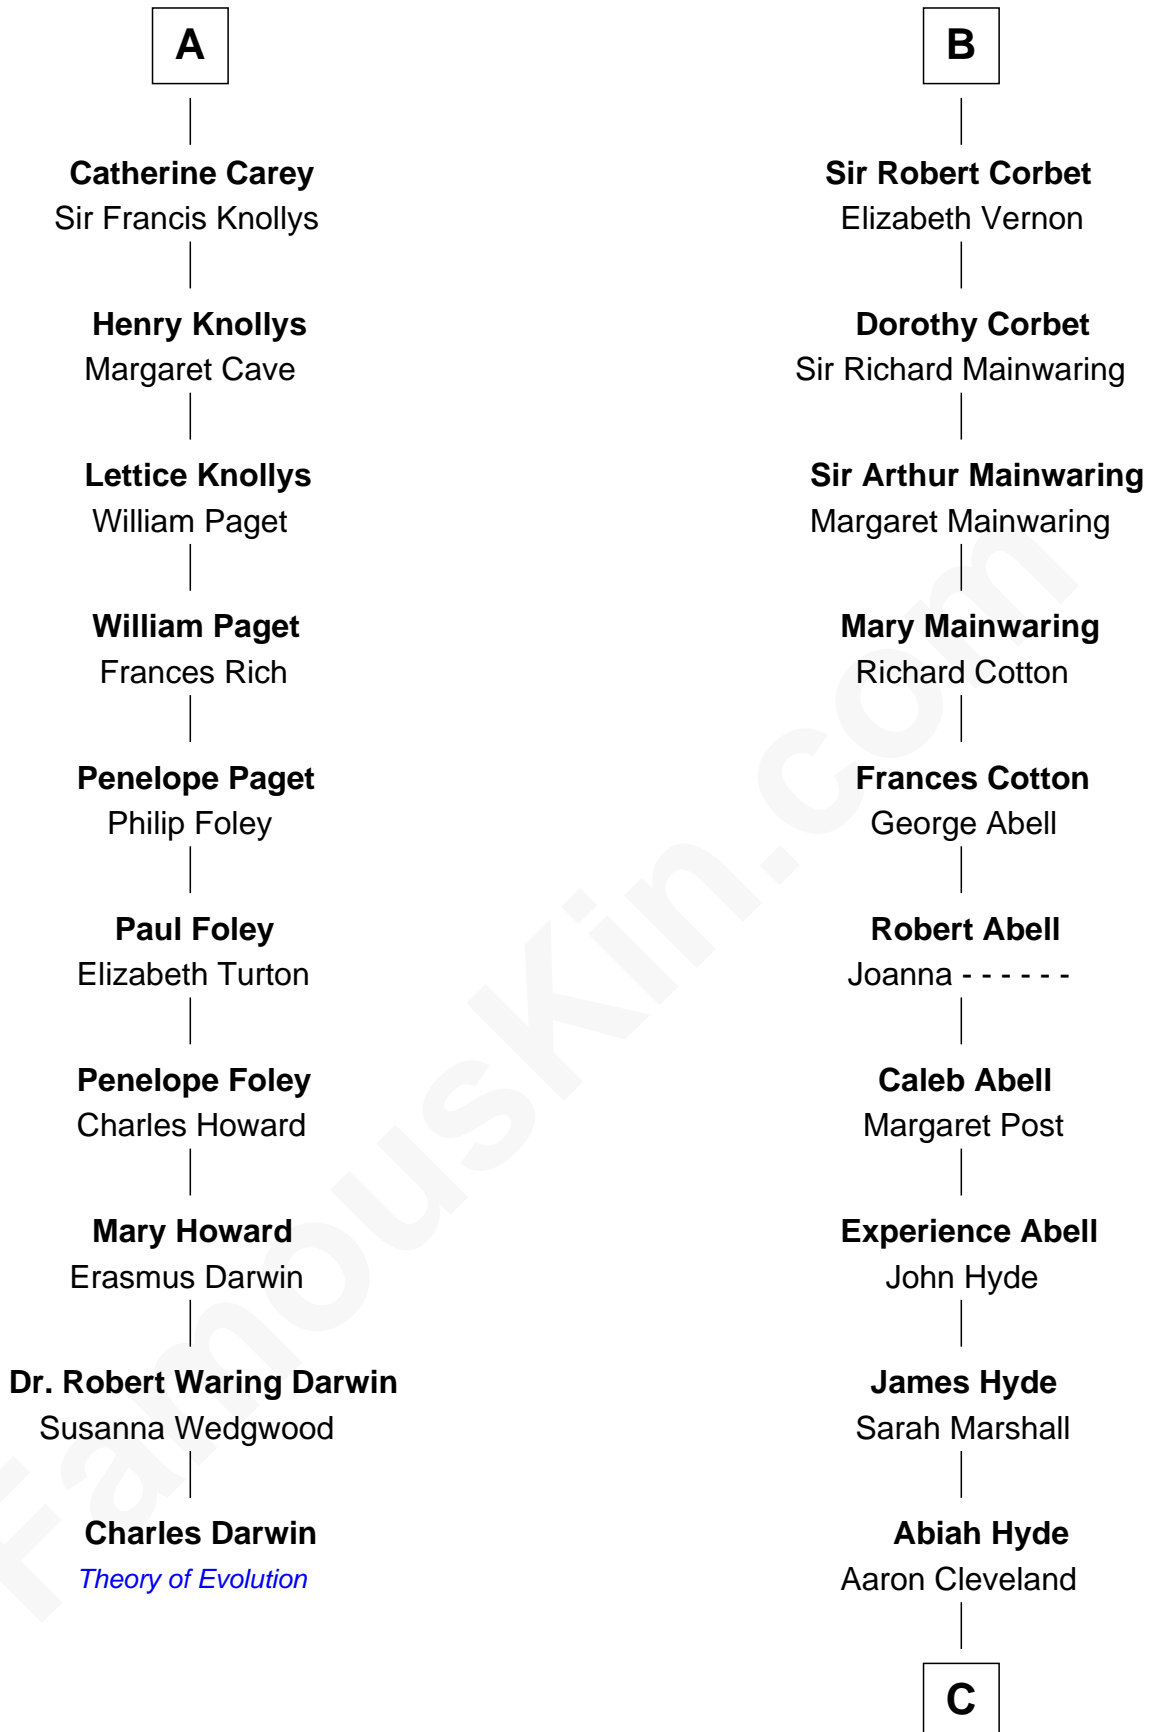

FamousKin.com Relationship Chart of

Charles Darwin

Theory of Evolution

16th cousin 3 times removed of

Grover Cleveland

22nd and 24th U.S. President

C

William Cleveland

Margaret Falley

Rev. Richard Falley Cleveland

Ann Neal

Grover Cleveland

22nd and 24th U.S. President

FamousKin.com