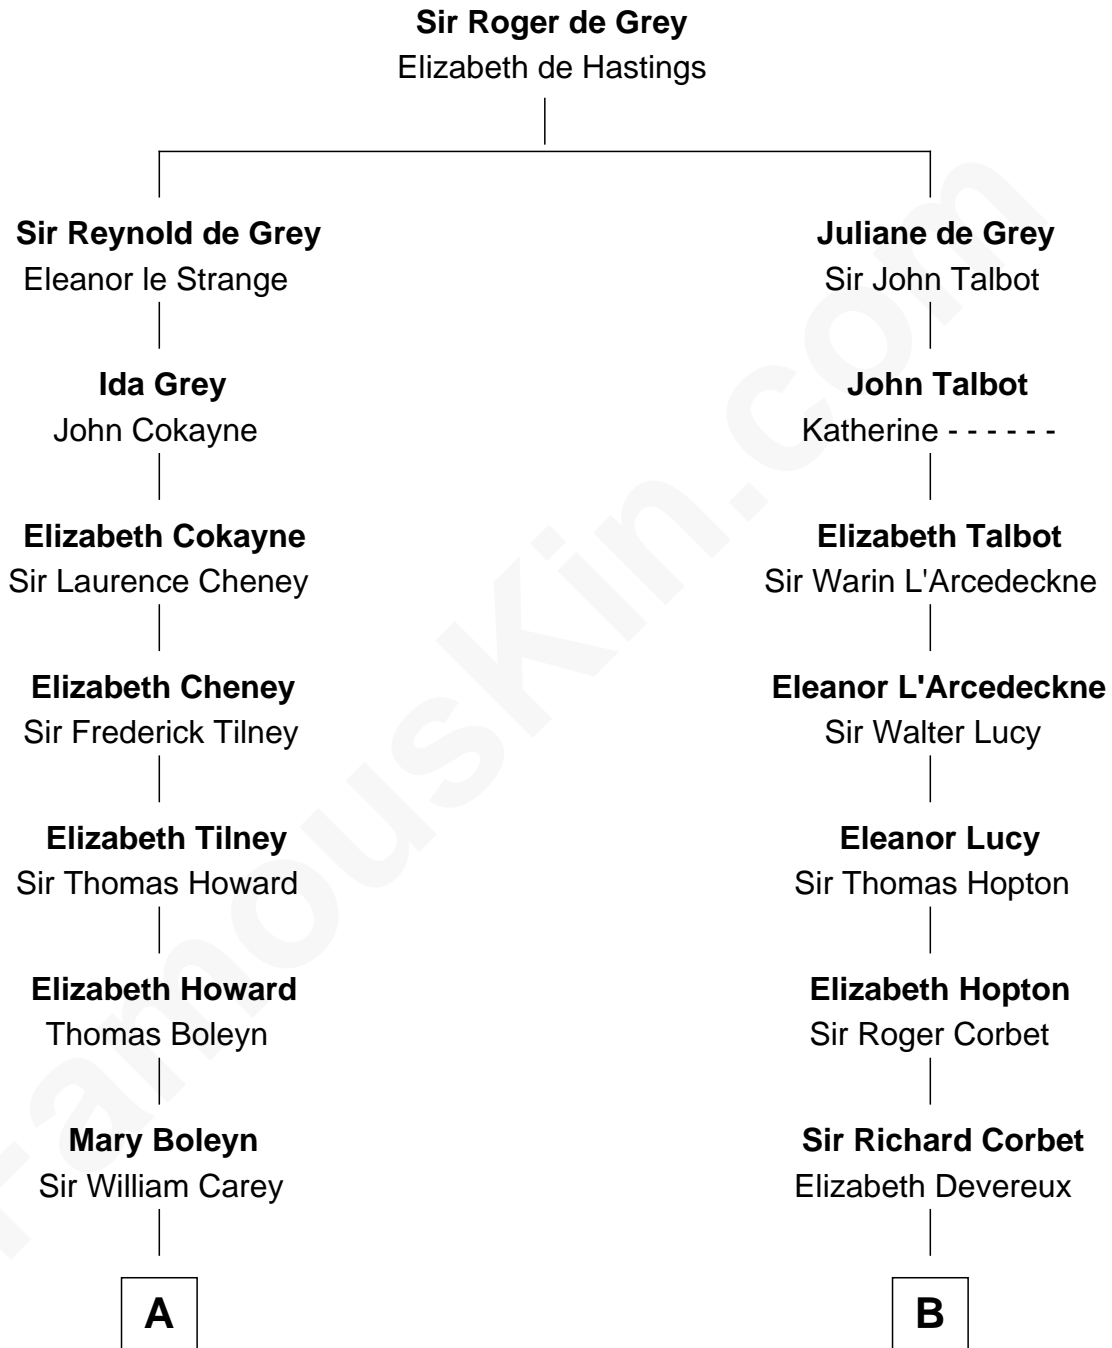

FamousKin.com Relationship Chart of

Charles Darwin

Theory of Evolution

16th cousin 3 times removed of

Grover Cleveland

22nd and 24th U.S. President

C

William Cleveland

Margaret Falley

Rev. Richard Falley Cleveland

Ann Neal

Grover Cleveland

22nd and 24th U.S. President

FamousKin.com