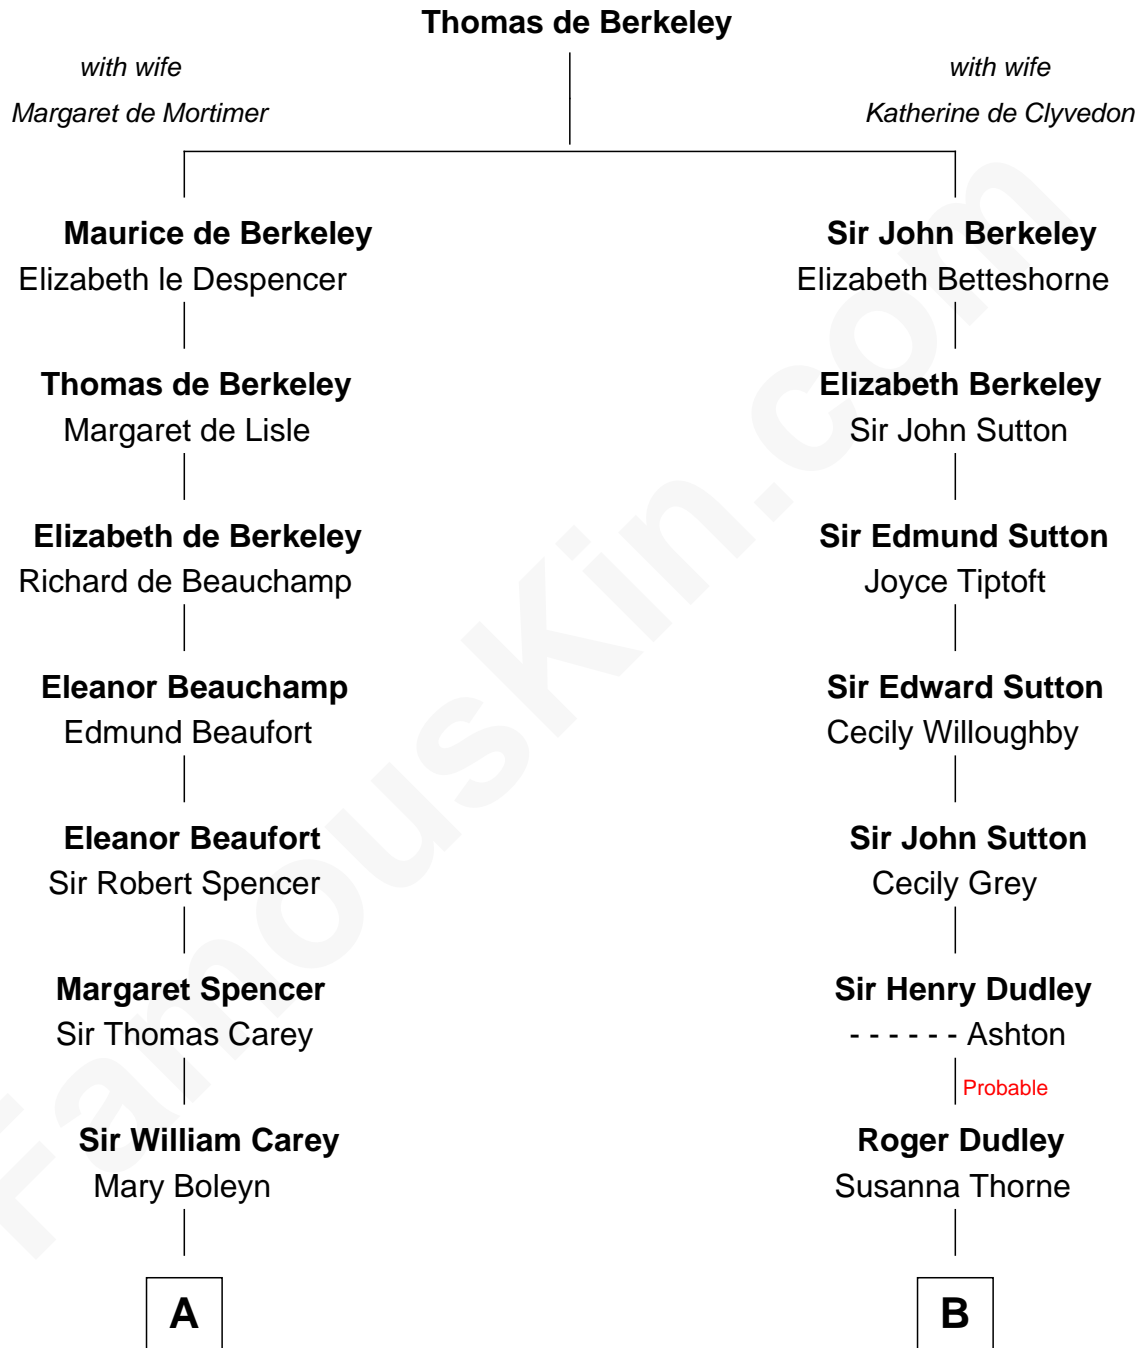

**FamousKin.com**  
**Relationship Chart of**  
**Charles Darwin**  
*Theory of Evolution*

16th cousin 2 times removed of

**Herbert Hoover**  
*31st U.S. President*

**C**

**Hulda Randall Minthorn**

Jessie Clark Hoover

**Herbert Hoover**

*31st U.S. President*

FamousKin.com