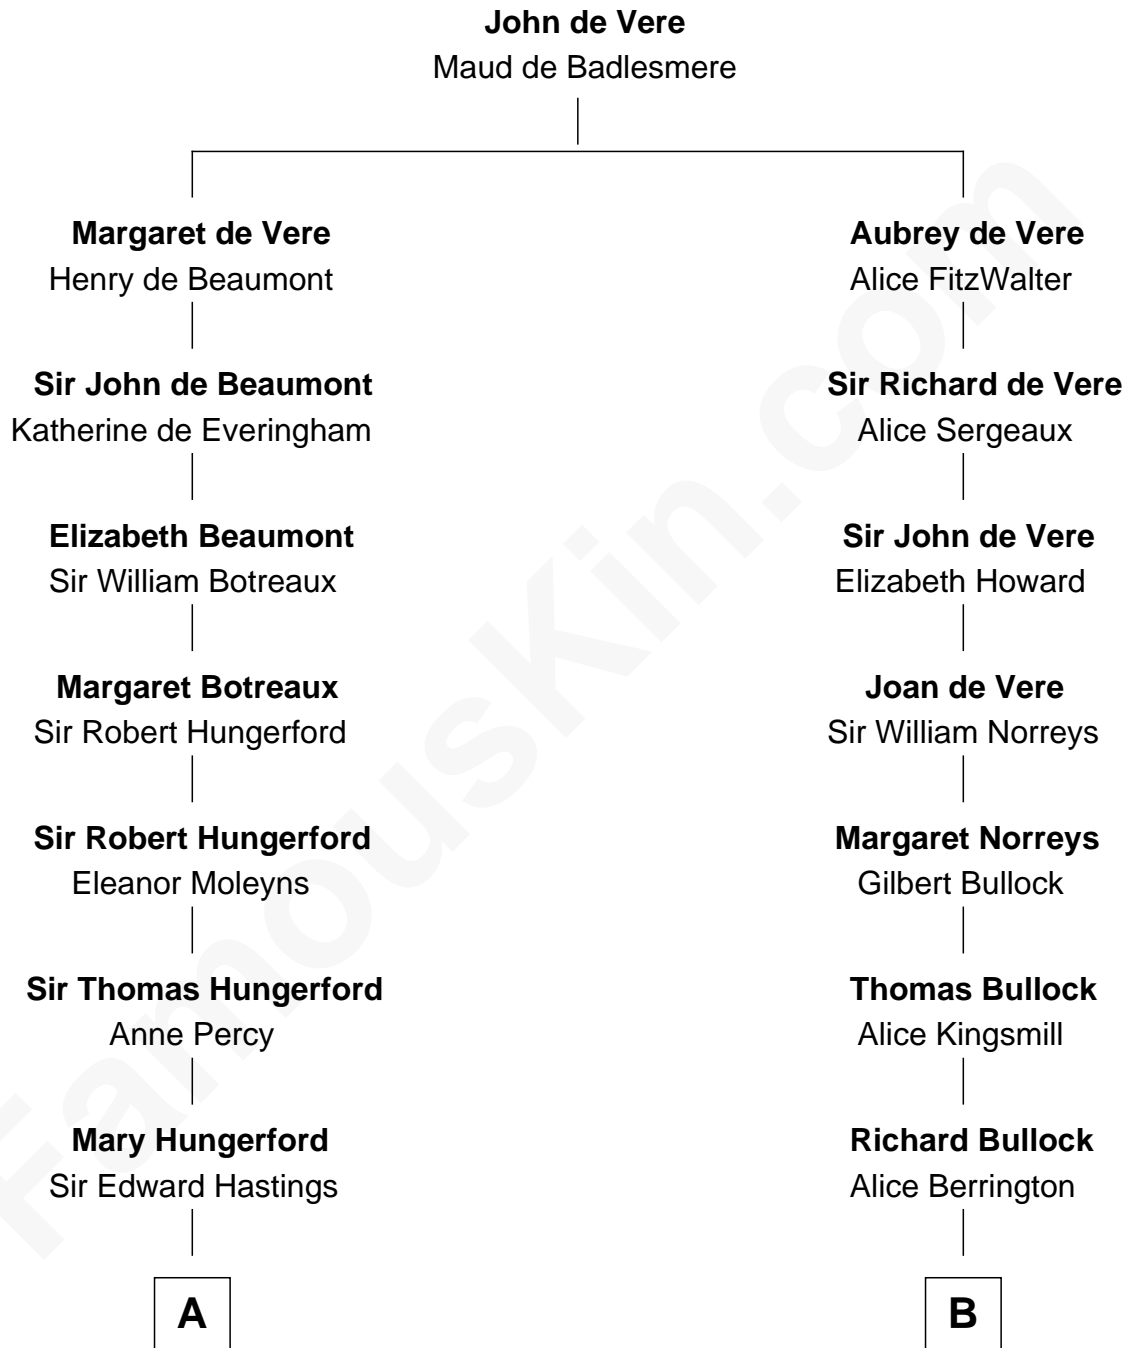

FamousKin.com Relationship Chart of

Charles Darwin
Theory of Evolution

18th cousin of

Lou (Henry) Hoover
First Lady of President Herbert Hoover

C

Dr. Robert Waring Darwin

Susanna Wedgwood

Charles Darwin

Theory of Evolution

D

Florence Ida Weed

Charles Delano Henry

Lou (Henry) Hoover

First Lady of Herbert Hoover

FamousKin.com