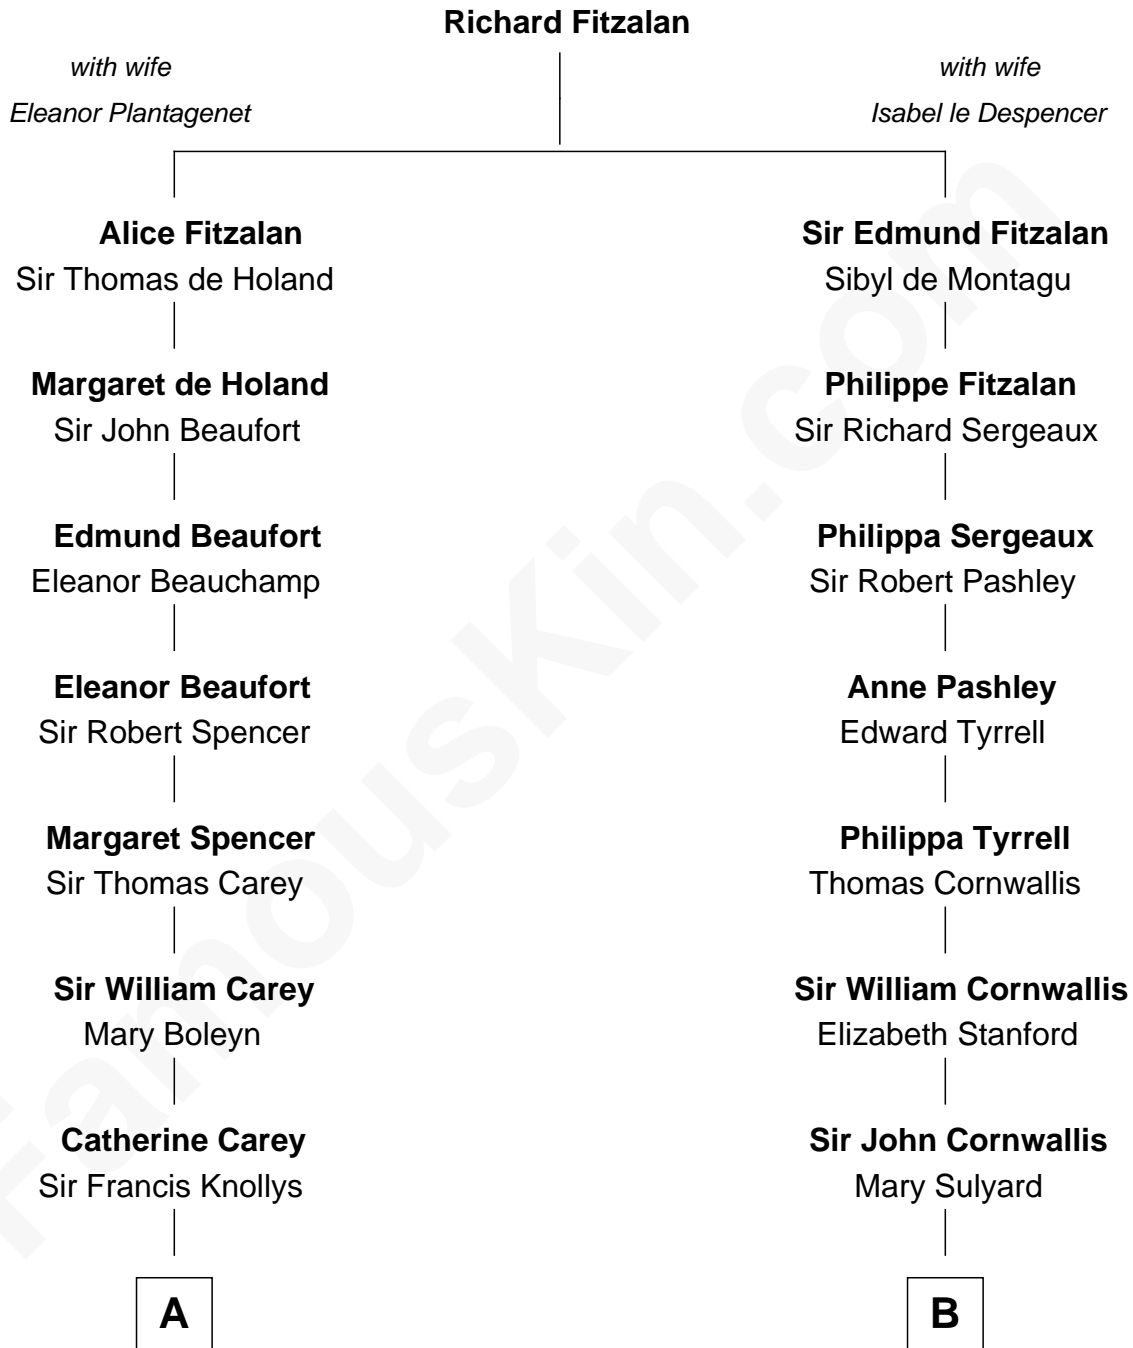

FamousKin.com
Relationship Chart of
Charles Darwin
Theory of Evolution

15th cousin 3 times removed of
Ellen Louise (Axson) Wilson
First Lady of President Woodrow Wilson

C

Rev. Samuel Edward Axson

Margaret Jane Hoyt

Ellen Louise (Axson) Wilson

First Lady of Woodrow Wilson

FamousKin.com