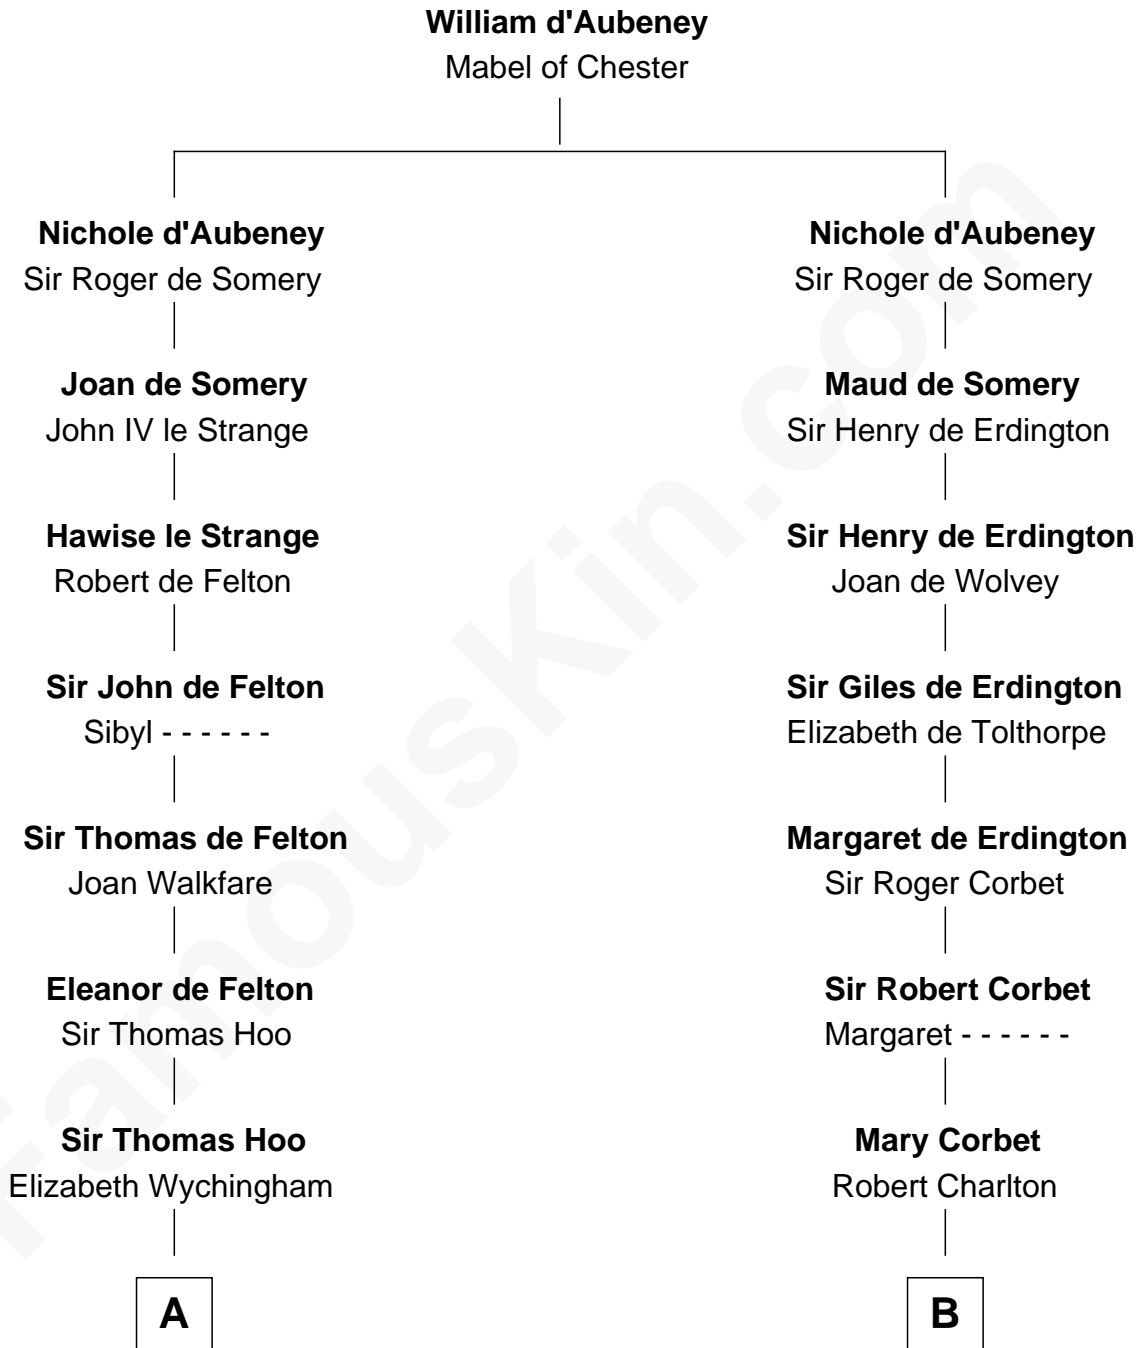

FamousKin.com Relationship Chart of

Charles Darwin

Theory of Evolution

16th cousin 4 times removed of

Samuel Prescott

Completed Paul Revere's Midnight Ride

C

—
Penelope Foley
Charles Howard

—
Mary Howard
Erasmus Darwin

—
Dr. Robert Waring Darwin
Susanna Wedgwood

—
Charles Darwin
Theory of Evolution

FamousKin.com