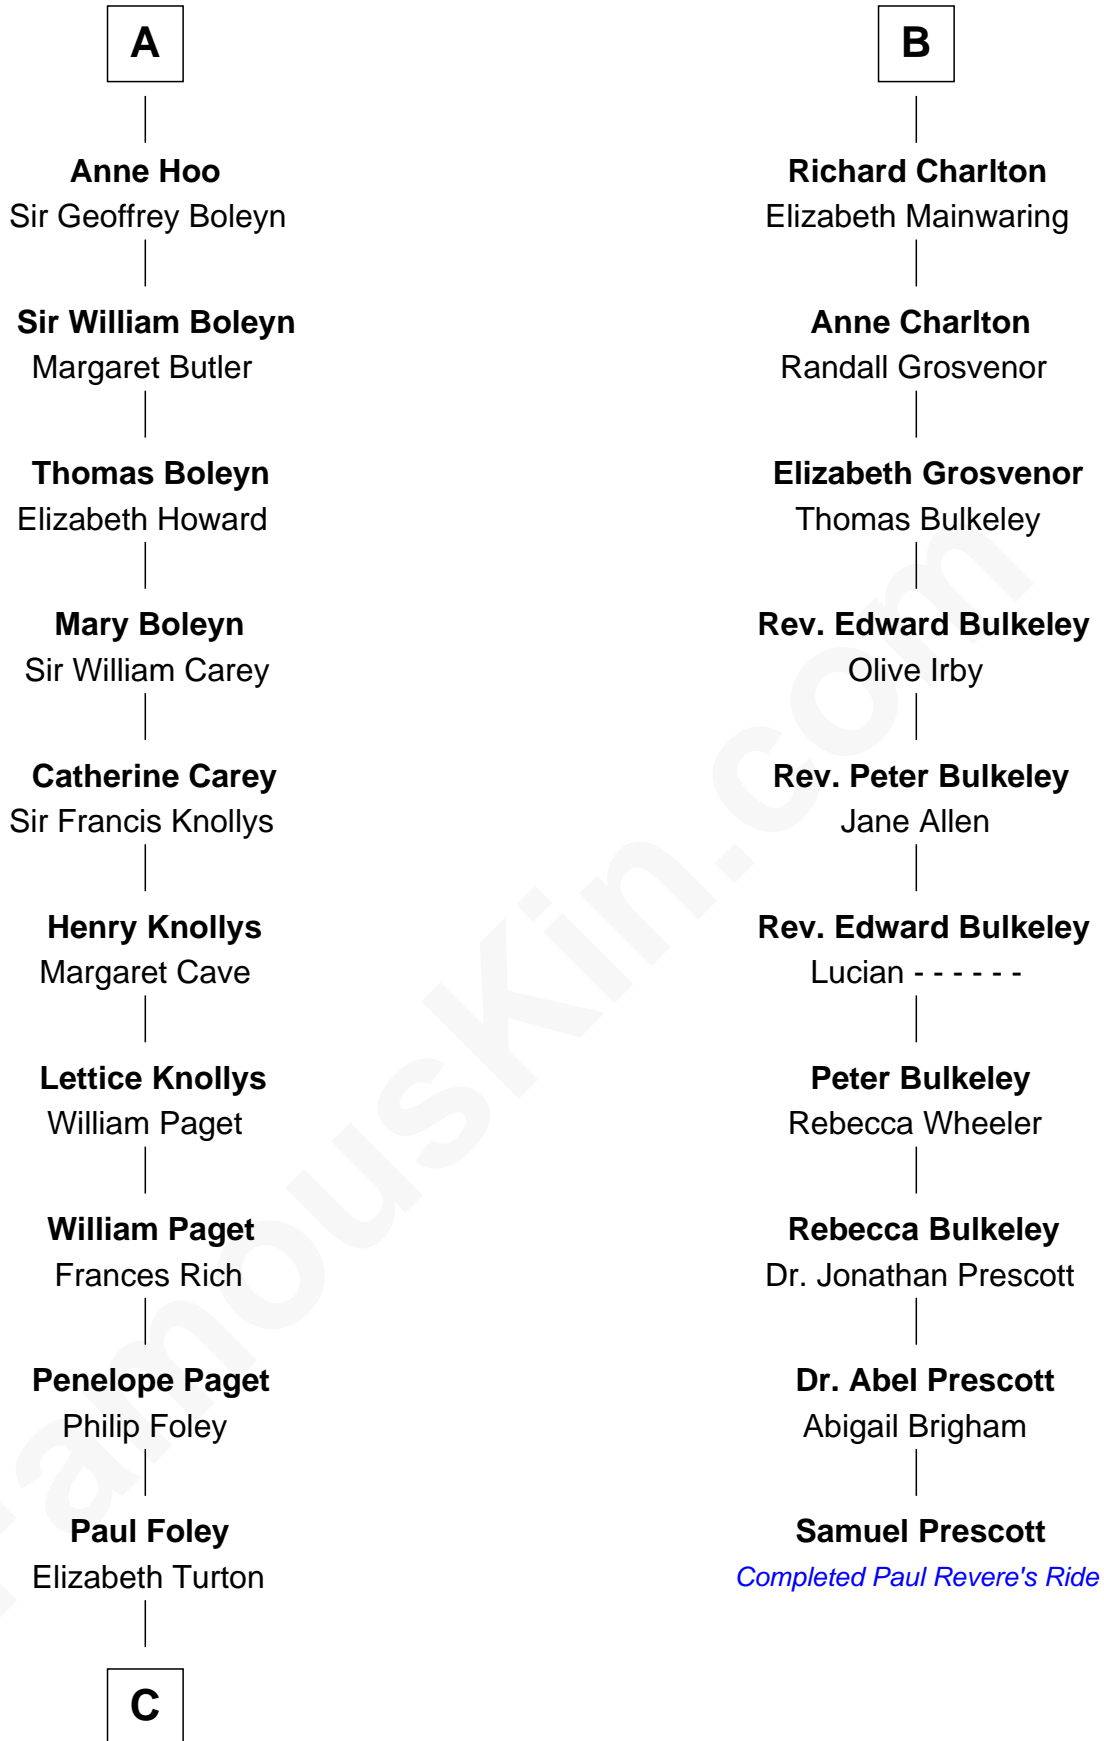

FamousKin.com Relationship Chart of

Charles Darwin

Theory of Evolution

16th cousin 4 times removed of

Samuel Prescott

Completed Paul Revere's Midnight Ride

C

—
Penelope Foley
Charles Howard

—
Mary Howard
Erasmus Darwin

—
Dr. Robert Waring Darwin
Susanna Wedgwood

—
Charles Darwin
Theory of Evolution

FamousKin.com