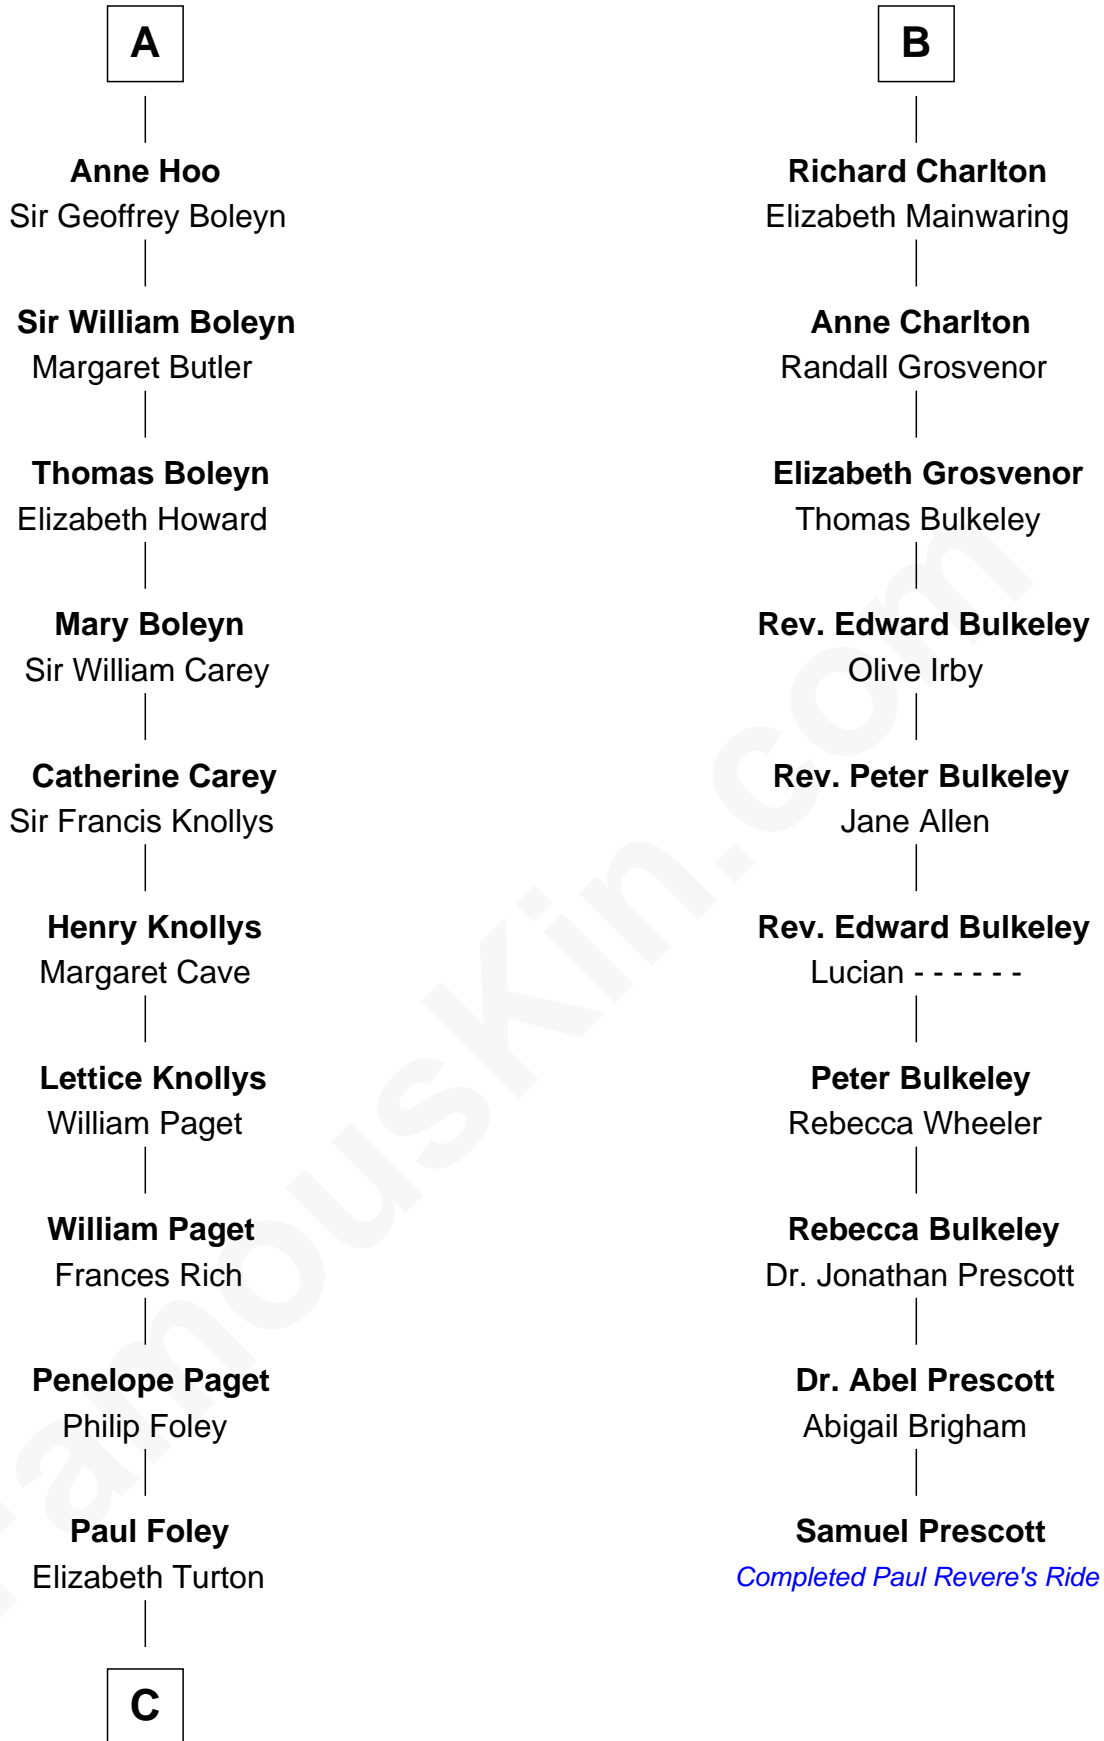

# FamousKin.com Relationship Chart of

**Charles Darwin**

*Theory of Evolution*

16th cousin 4 times removed of

**Samuel Prescott**

*Completed Paul Revere's Midnight Ride*

**C**

—  
**Penelope Foley**  
Charles Howard

—  
**Mary Howard**  
Erasmus Darwin

—  
**Dr. Robert Waring Darwin**  
Susanna Wedgwood

—  
**Charles Darwin**  
*Theory of Evolution*

FamousKin.com