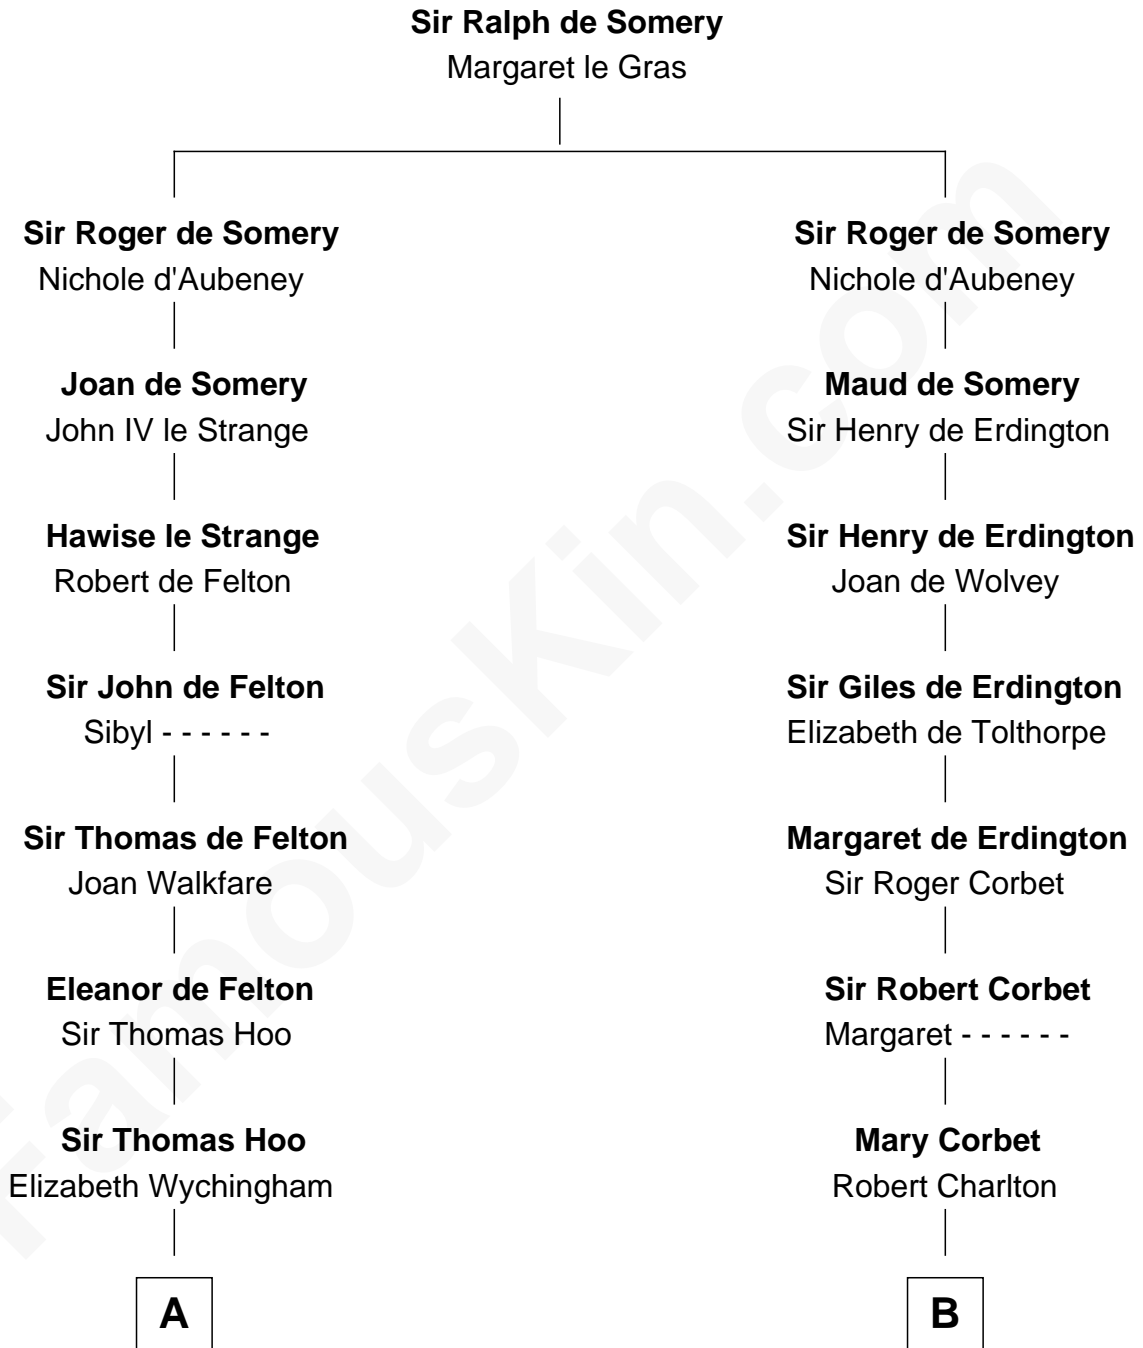

# FamousKin.com Relationship Chart of

**Charles Darwin**

*Theory of Evolution*

16th cousin 4 times removed of

**Samuel Prescott**

*Completed Paul Revere's Midnight Ride*

**C**

—  
**Penelope Foley**  
Charles Howard

—  
**Mary Howard**  
Erasmus Darwin

—  
**Dr. Robert Waring Darwin**  
Susanna Wedgwood

—  
**Charles Darwin**  
*Theory of Evolution*

FamousKin.com