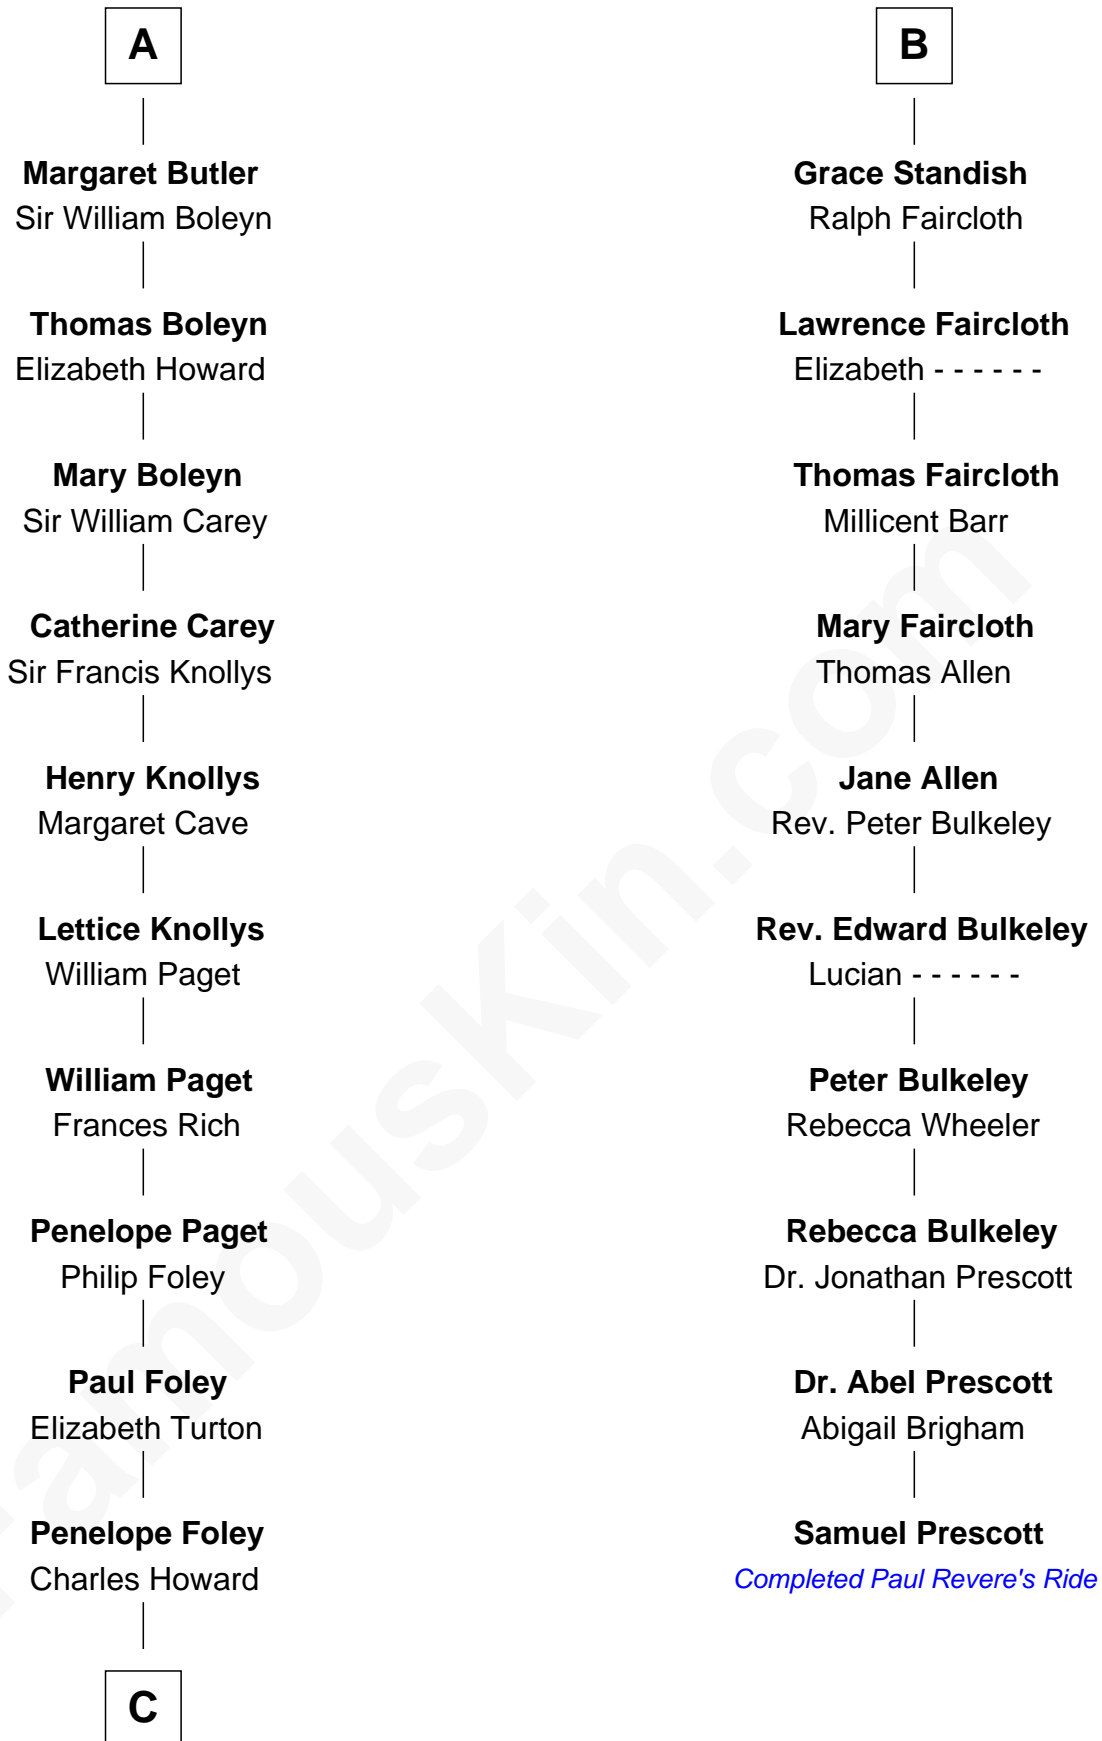

# FamousKin.com Relationship Chart of

**Charles Darwin**

*Theory of Evolution*

16th cousin 3 times removed of

**Samuel Prescott**

*Completed Paul Revere's Midnight Ride*

FamousKin.com