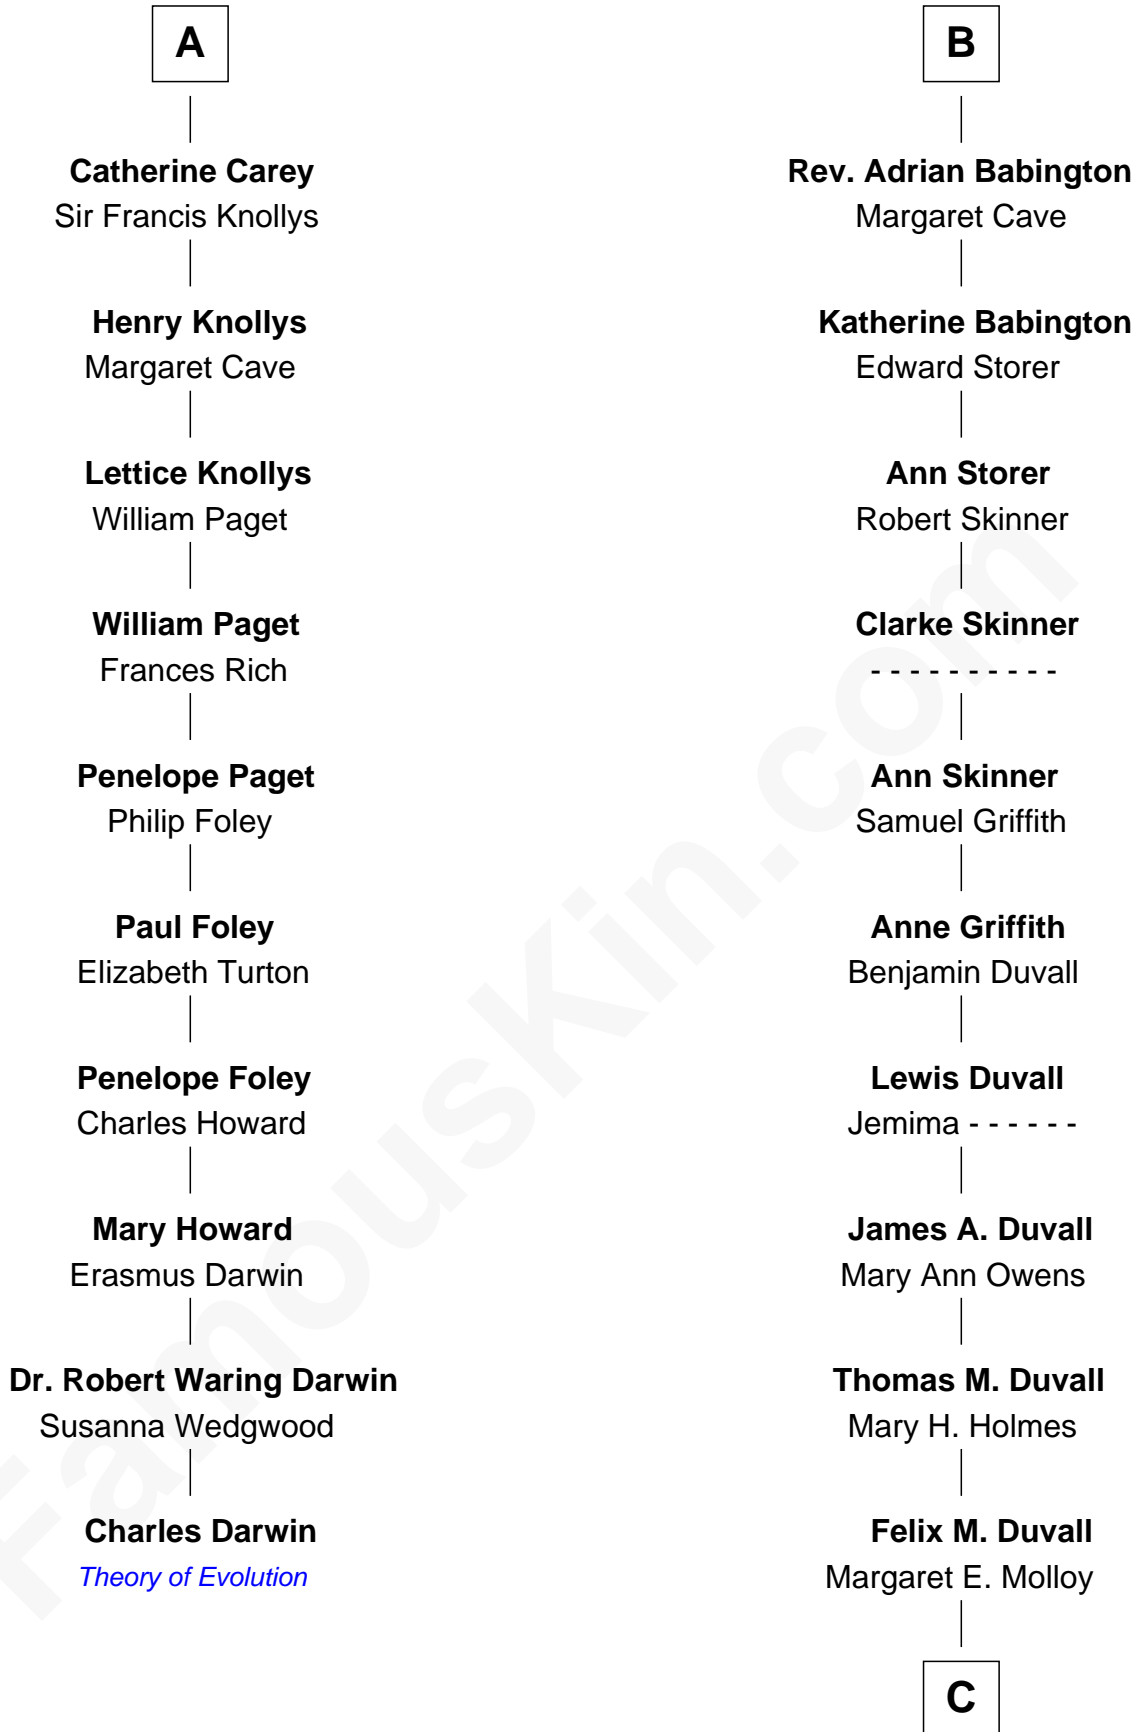

FamousKin.com
Relationship Chart of
Charles Darwin
Theory of Evolution

16th cousin 4 times removed of

John Dye
TV and Movie Actor - "Touched by an Angel"

C

Robert Louis Duvall

Edith Clara Tippett

John Louis Duvall