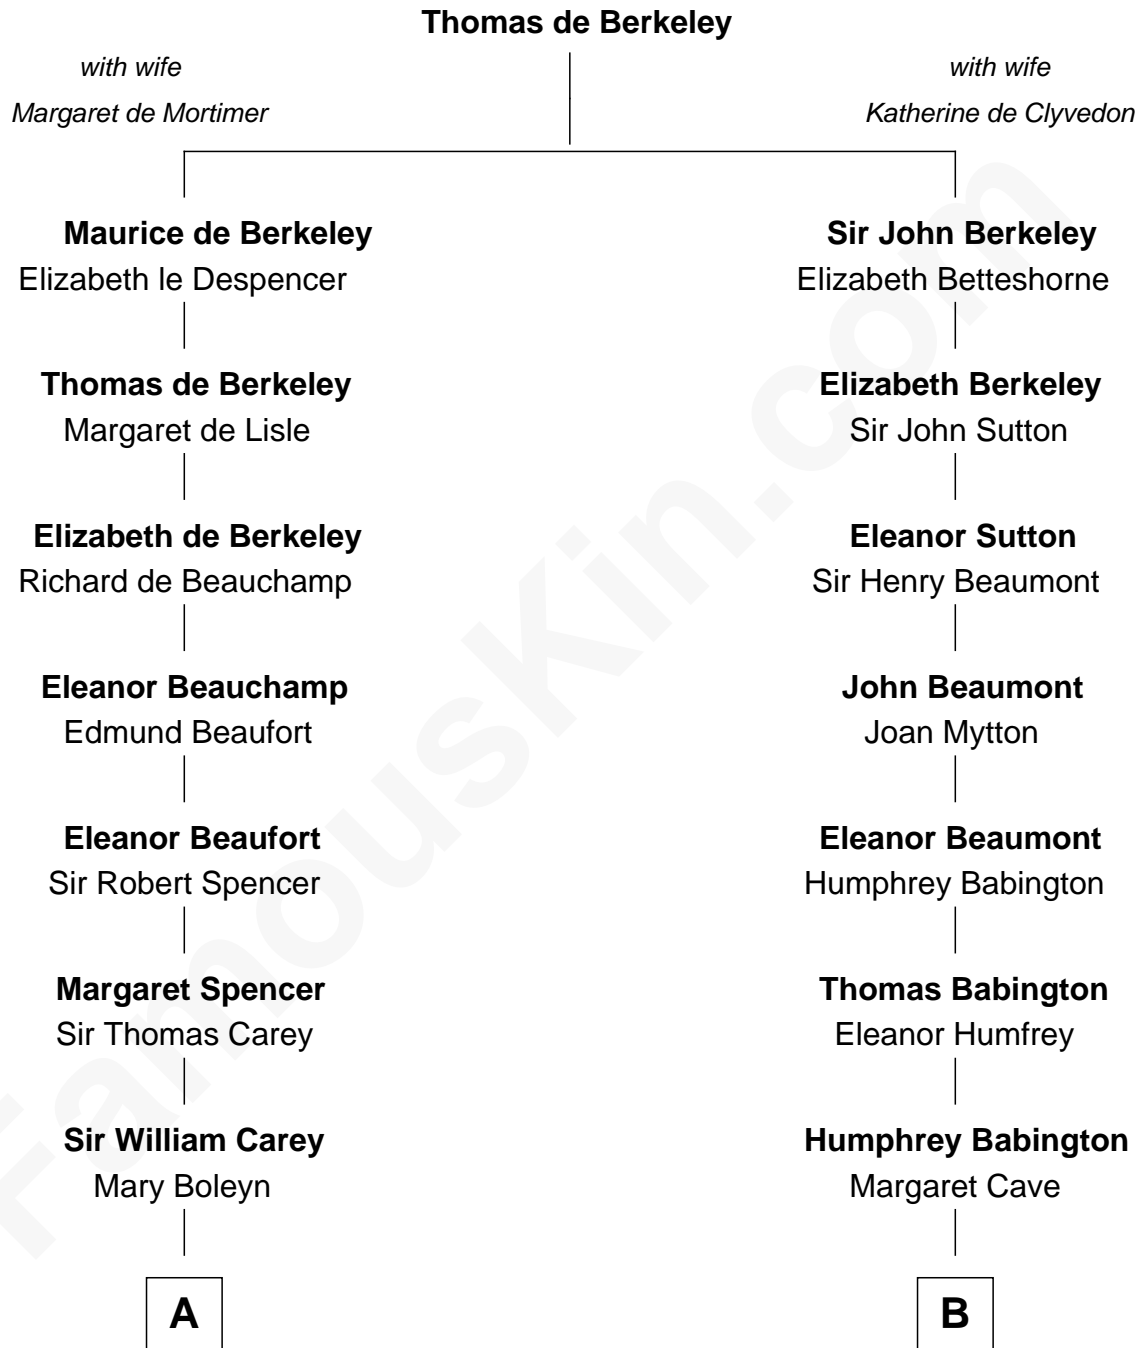

FamousKin.com
Relationship Chart of
Charles Darwin
Theory of Evolution

16th cousin 4 times removed of

John Dye
TV and Movie Actor - "Touched by an Angel"

C

Robert Louis Duvall

Edith Clara Tippett

John Louis Duvall