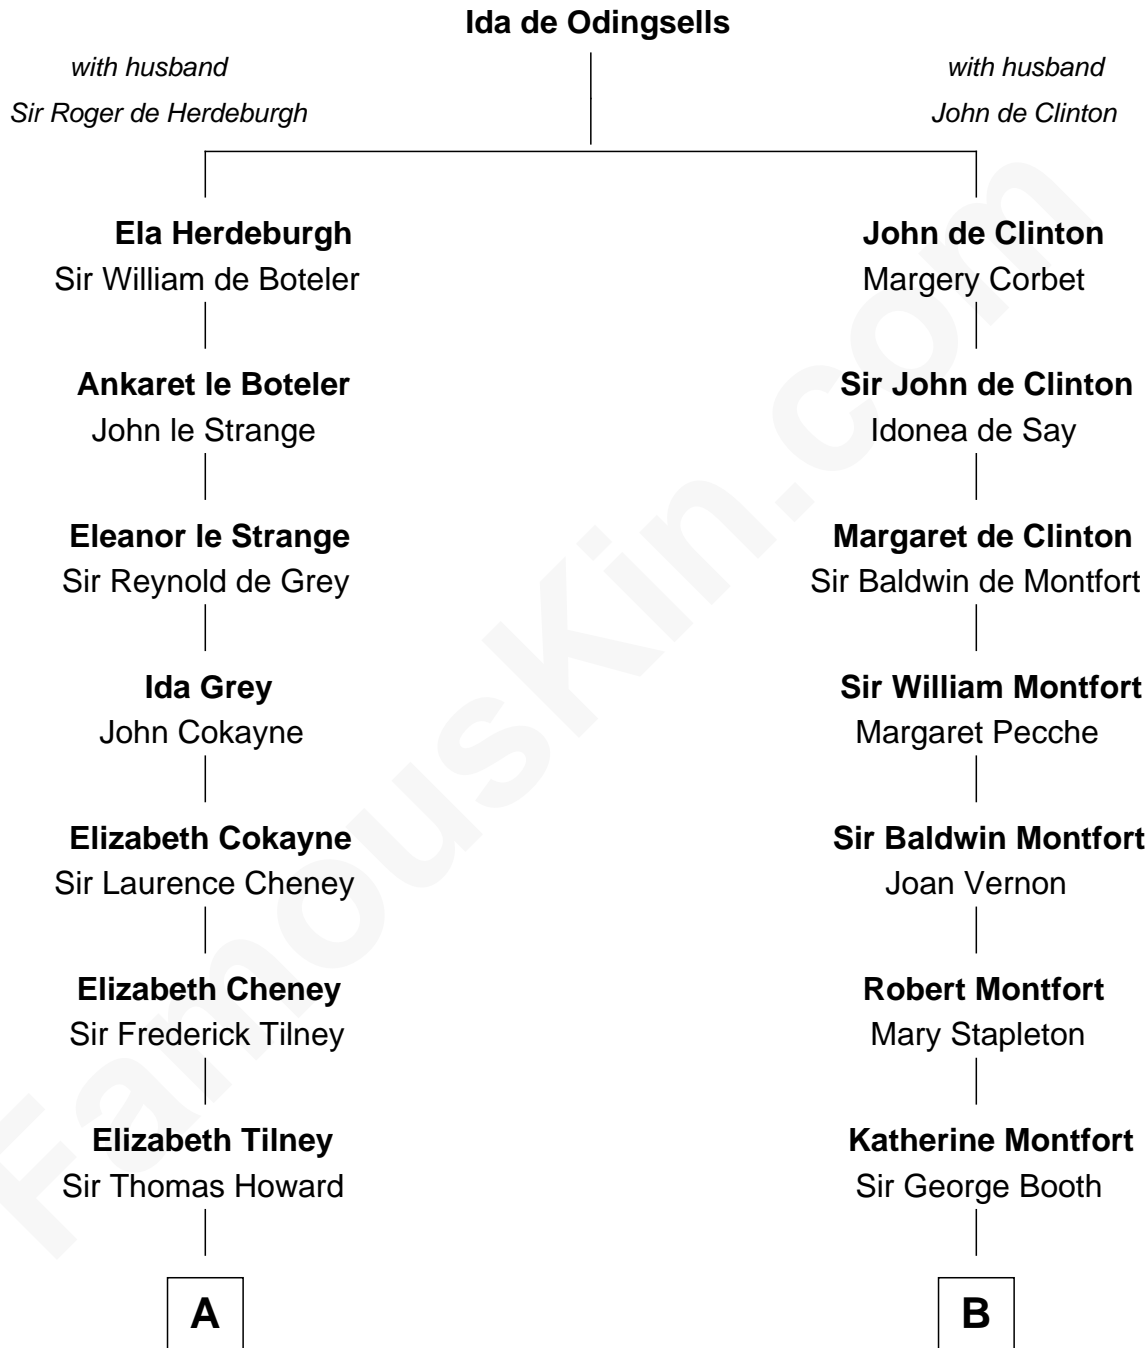

# FamousKin.com Relationship Chart of

**Charles Darwin**  
*Theory of Evolution*

18th cousin of

**Stephen A. Douglas**

*Participated in Lincoln-Douglas Debates*

FamousKin.com