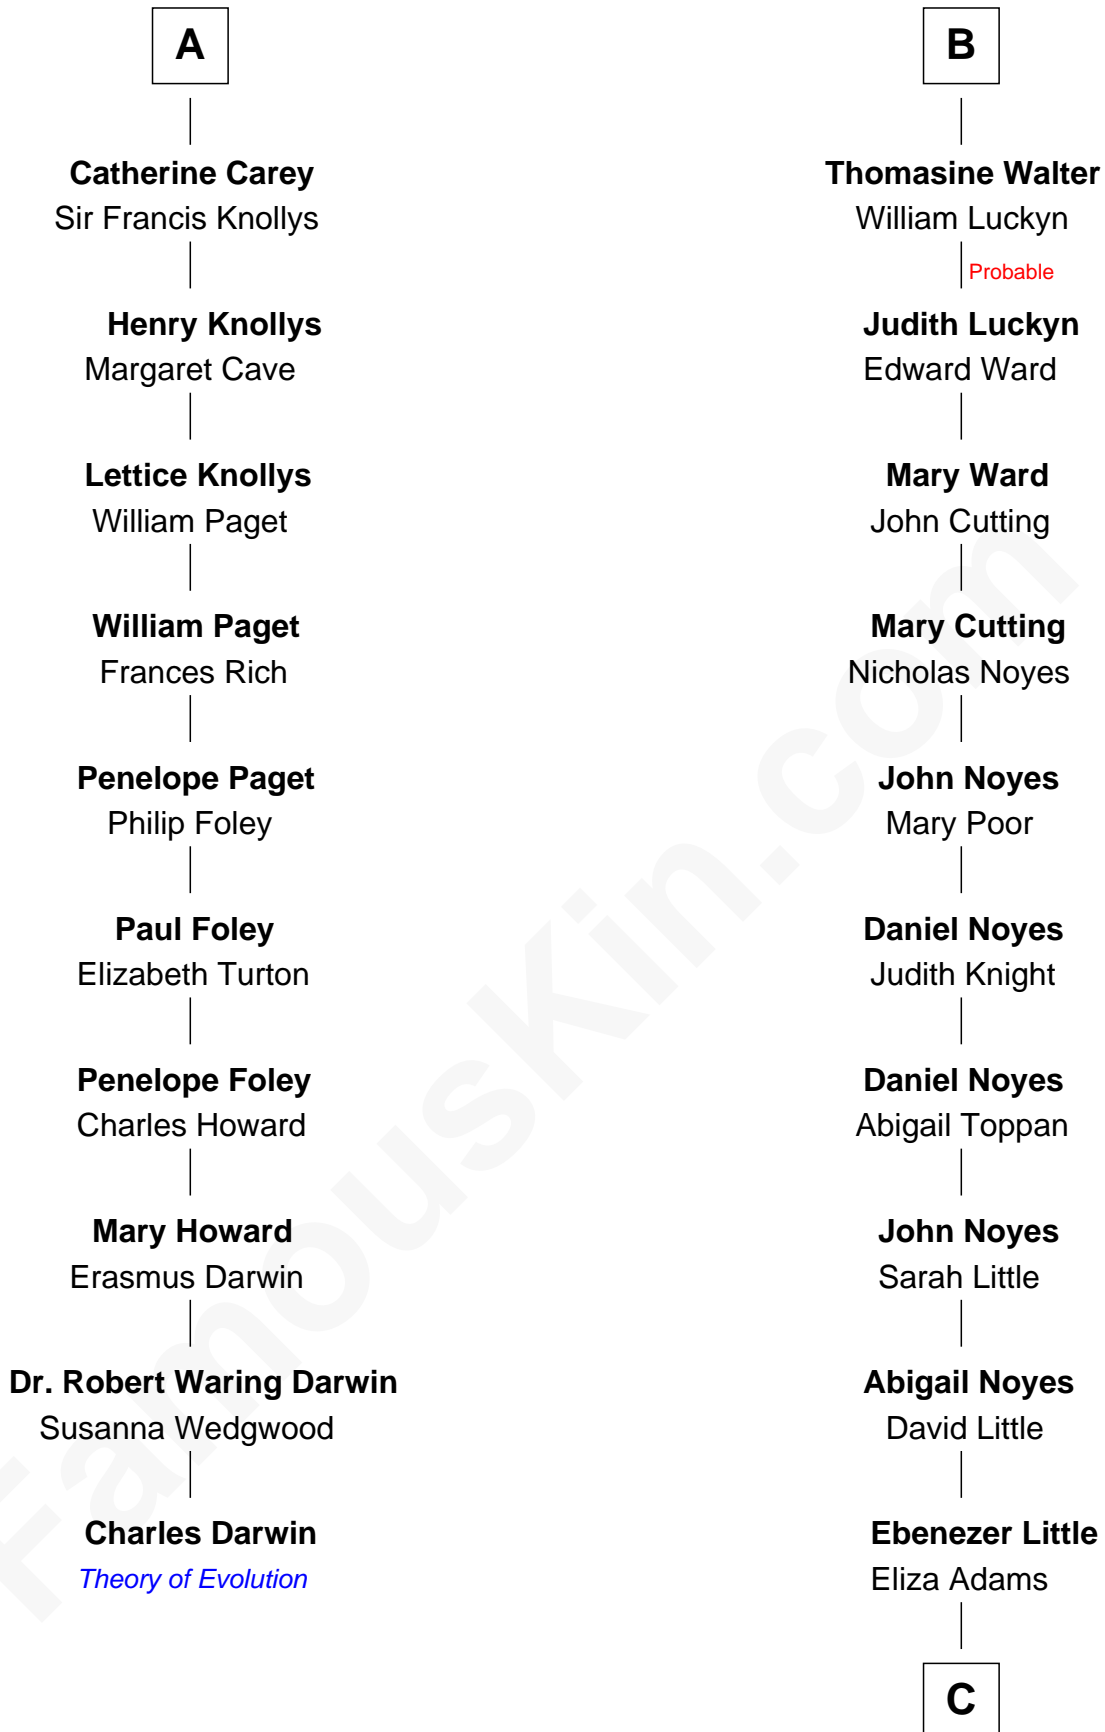

FamousKin.com Relationship Chart of

Charles Darwin

Theory of Evolution

16th cousin 5 times removed of

Charlie Baker

72nd Governor of Massachusetts

Sir John Howard

Alice de Bois

Sir Robert Howard

Margaret de Scales

Sir John Howard

Alice Tendring

Sir Robert Howard

Margaret Mowbray

Sir John Howard

Katherine Moleyns

Sir Thomas Howard

Elizabeth Tilney

Elizabeth Howard

Thomas Boleyn

Mary Boleyn

Sir William Carey

A

Joan Howard

John Denton

Thomas Denton

Jane Webbe

Isabel Denton

William ap Walter

B

C

Catherine A. Little
Edward Henry Little