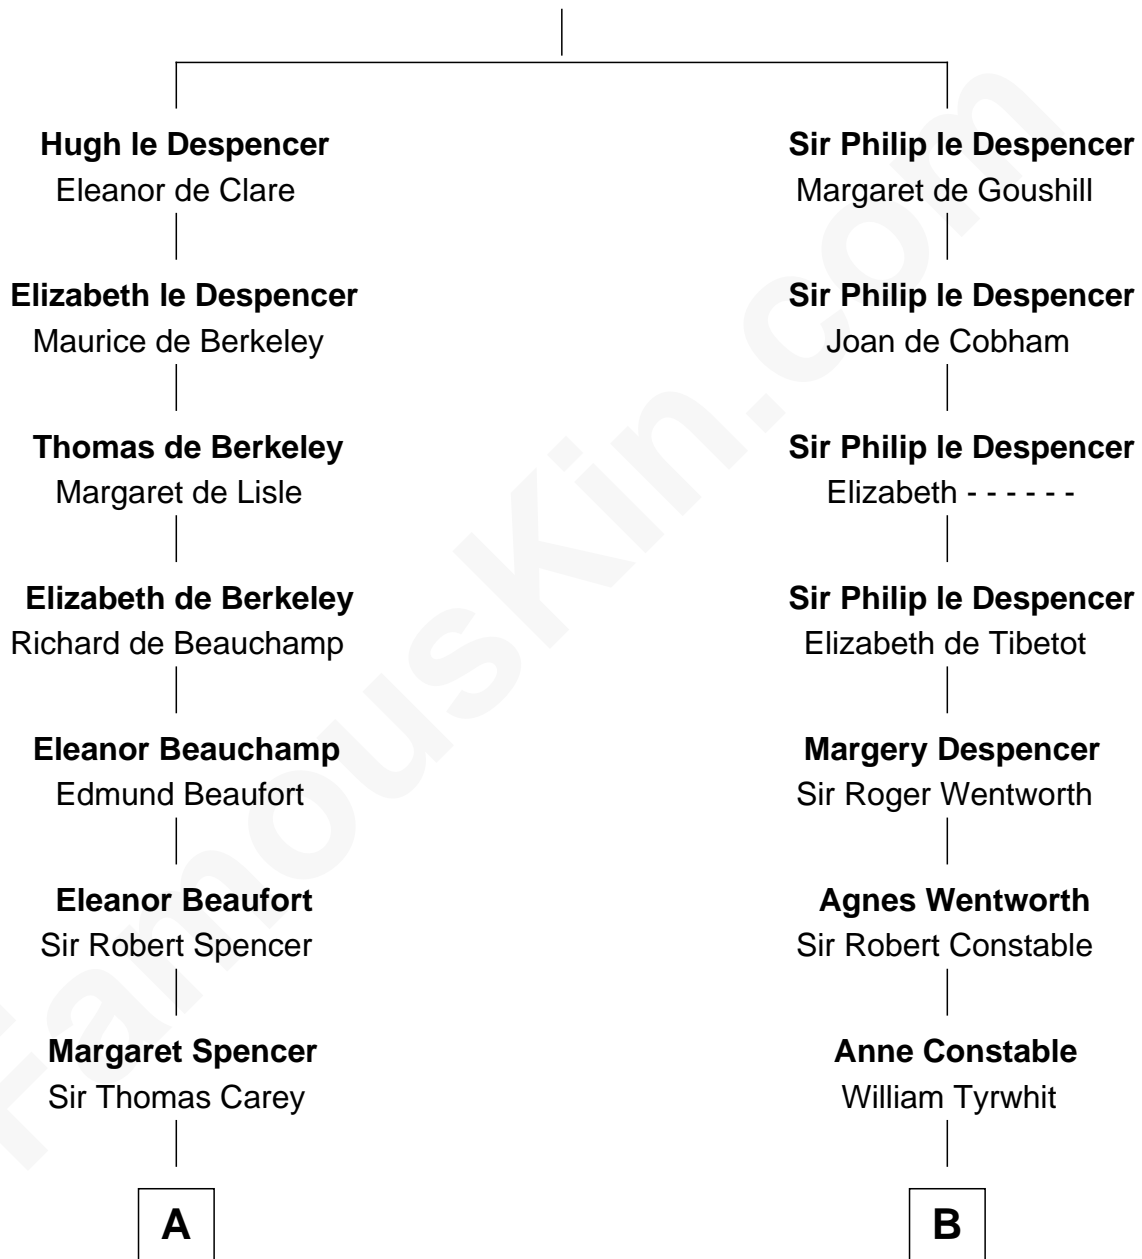

**FamousKin.com**  
**Relationship Chart of**  
**Charles Darwin**  
*Theory of Evolution*

17th cousin 3 times removed of  
**Katharine Hepburn**  
*Movie Actress*

**Sir Hugh le Despencer**  
 Isabella de Beauchamp

**C**

**Martha Ann Spalding**

Leman Benton Garlinghouse

**Caroline Garlinghouse**

Alfred Augustus Houghton

**Katharine Martha Houghton**

Thomas Norval Hepburn

**Katharine Hepburn**