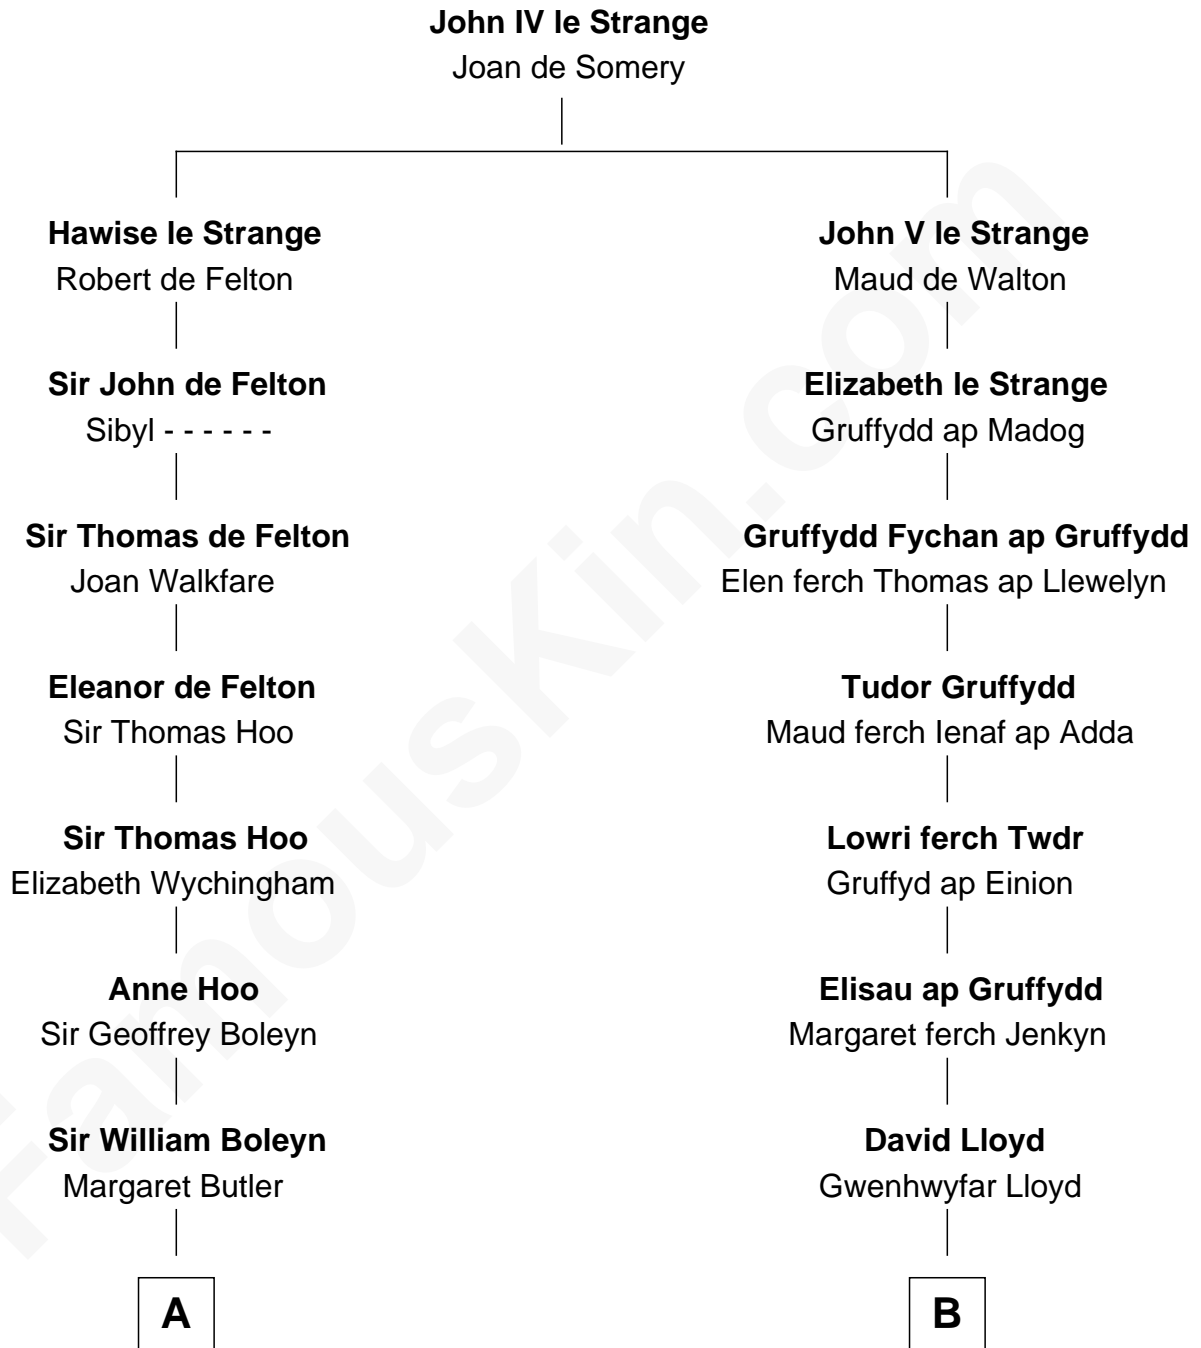

FamousKin.com Relationship Chart of

Charles Darwin

Theory of Evolution

18th cousin 1 time removed of

Ernest Hemingway

Author of The Sun Also Rises

FamousKin.com