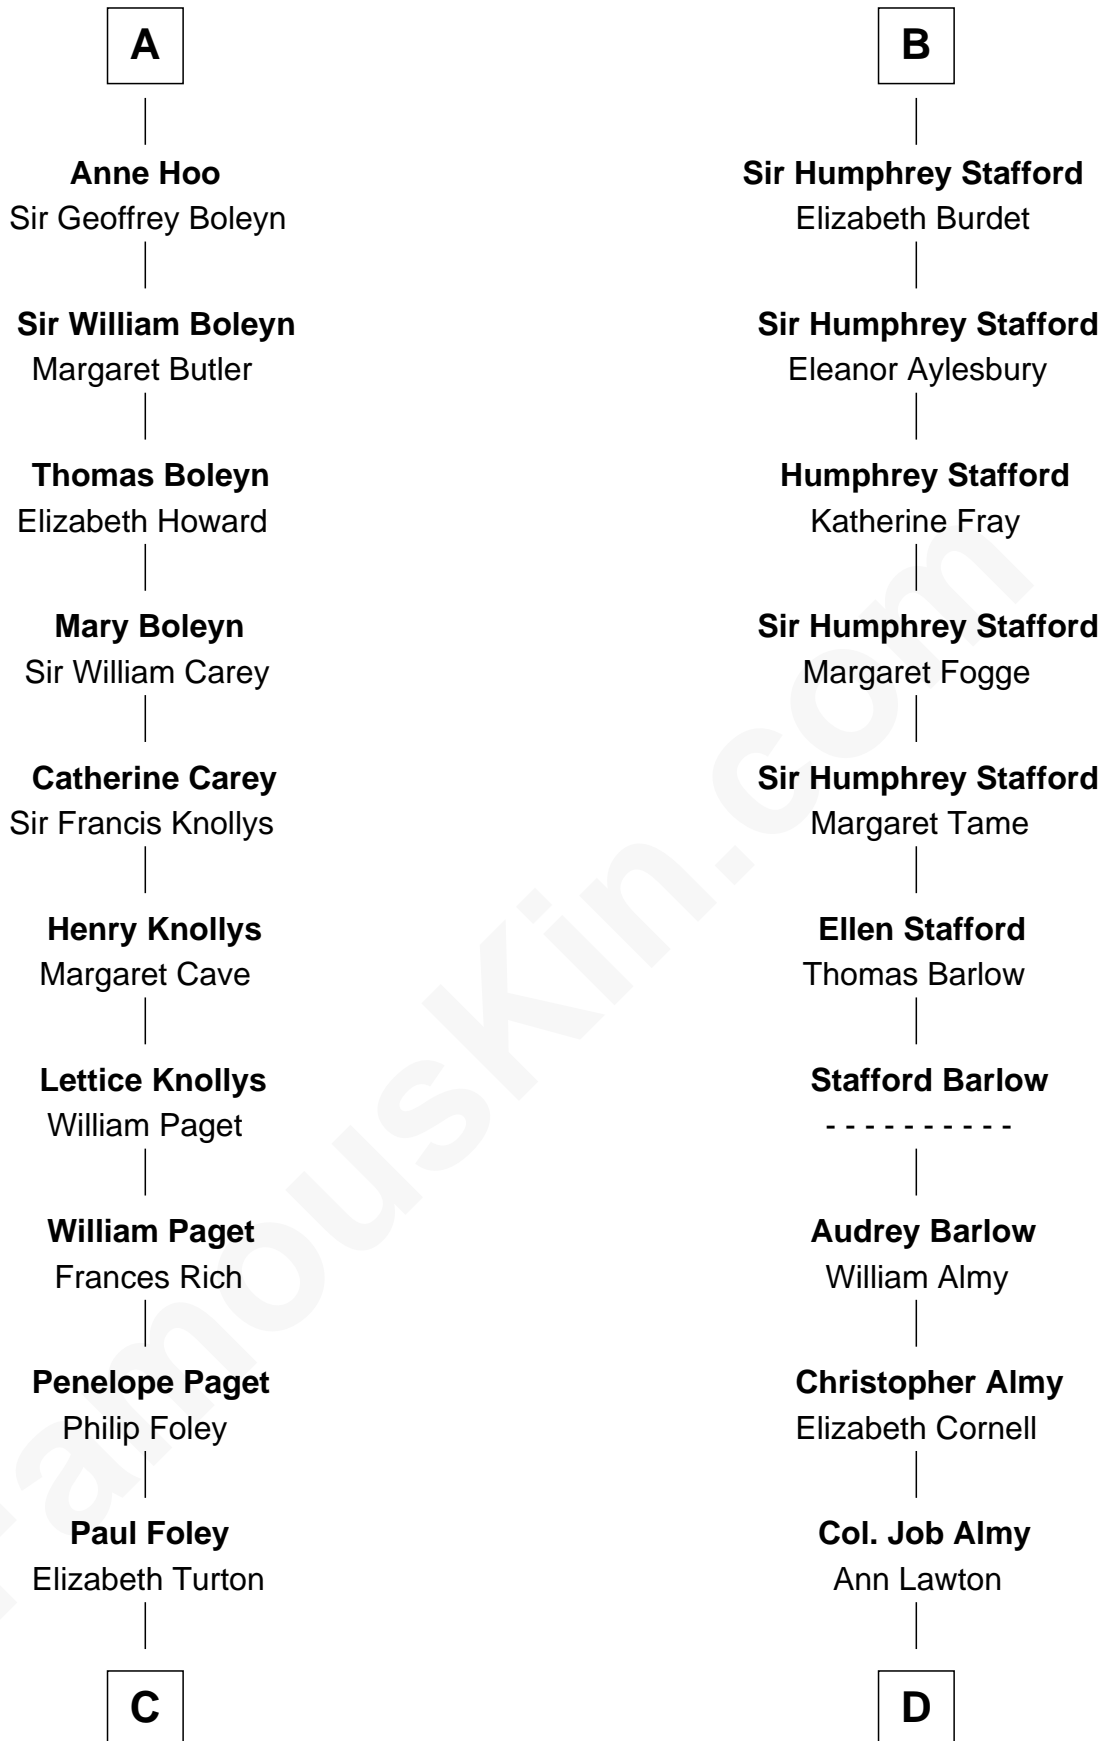

FamousKin.com Relationship Chart of

Charles Darwin

Theory of Evolution

18th cousin 2 times removed of

William Ellery

Signer of the Declaration of Independence

William d'Aubenev

Mabel of Chester

Sir Thomas de Felton

Joan Walkfare

Eleanor de Felton

Sir Thomas Hoo

Sir Thomas Hoo

Elizabeth Wychingham

A

Nichole d'Aubenev

Katherine de Hastang

Margaret Stafford

Sir John Stafford

Ralph Stafford

Maud de Hastang

B

C

Penelope Foley
Charles Howard

Mary Howard
Erasmus Darwin

Dr. Robert Waring Darwin
Susanna Wedgwood

Charles Darwin
Theory of Evolution

D

Elizabeth Almy
William Ellery

William Ellery
Signer of Declaration of Independence

FamousKin.com