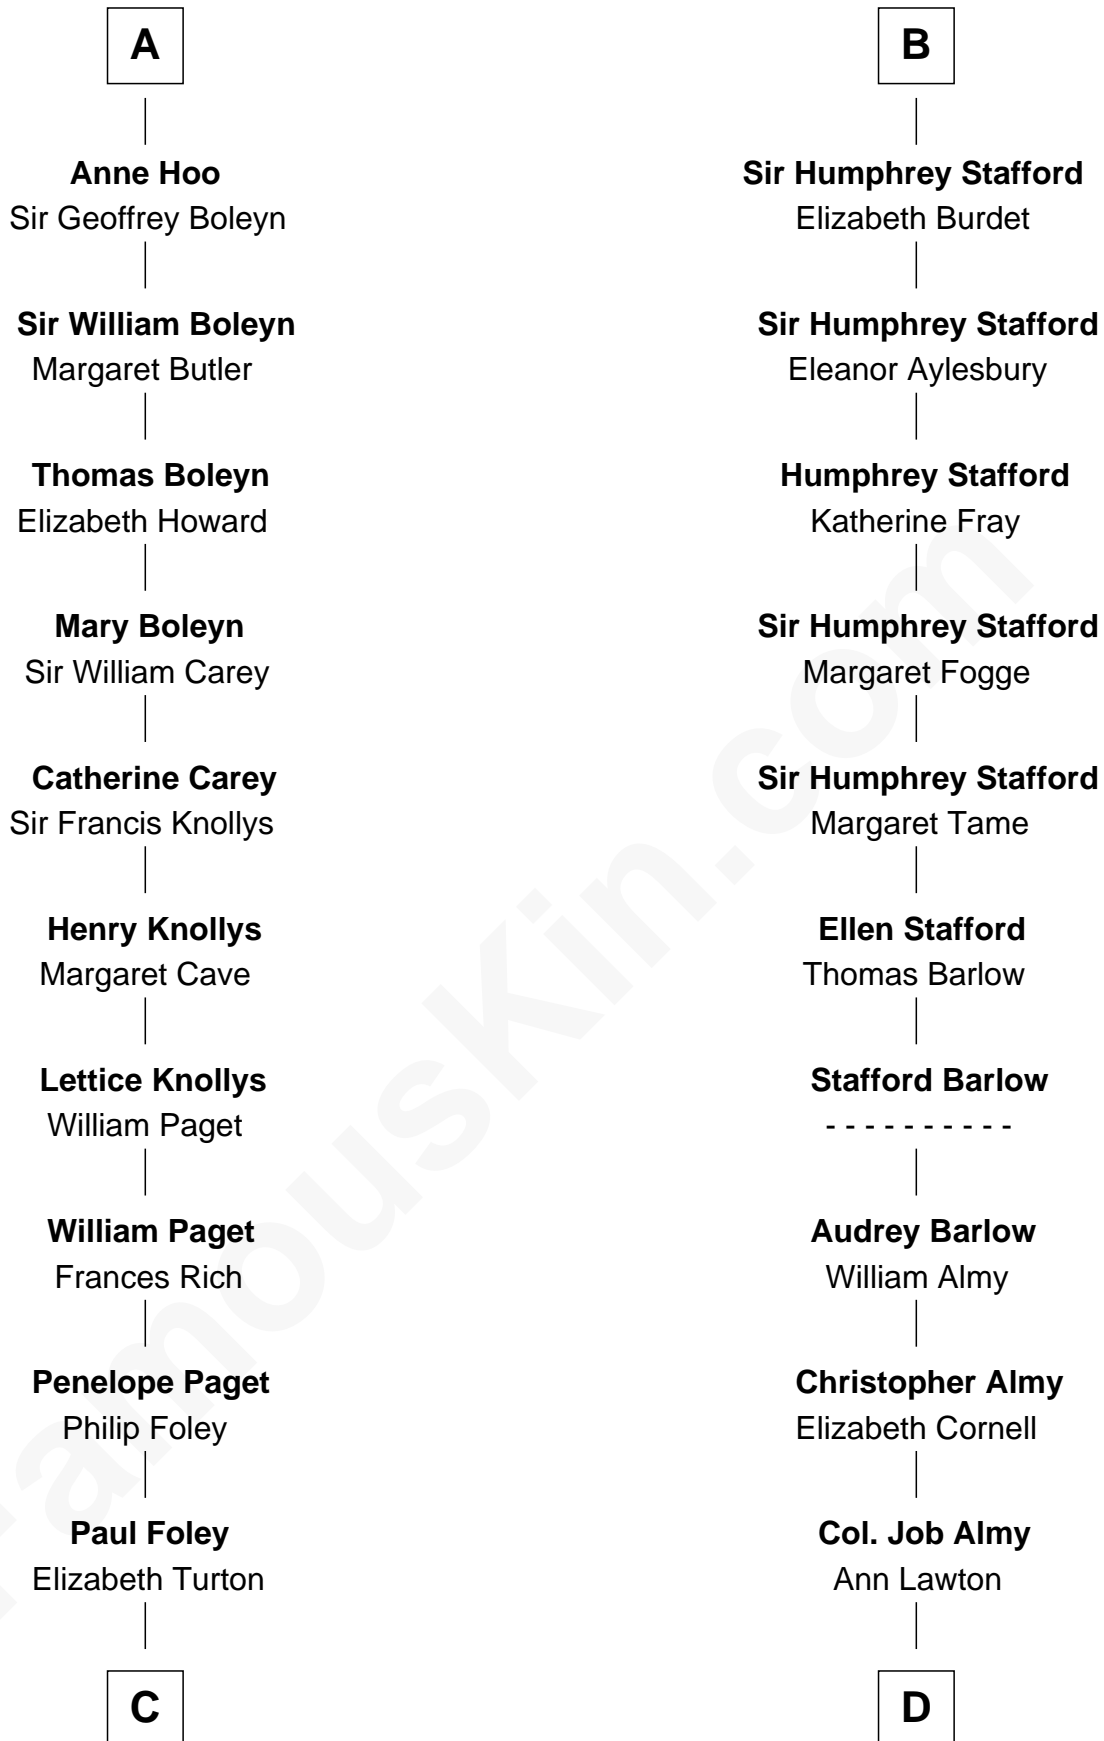

FamousKin.com Relationship Chart of

Charles Darwin

Theory of Evolution

18th cousin 2 times removed of

William Ellery

Signer of the Declaration of Independence

Sir Ralph de Somery

Margaret le Gras

Sir Thomas de Felton

Joan Walkfare

Eleanor de Felton

Sir Thomas Hoo

Sir Thomas Hoo

Elizabeth Wychingham

A

Sir Roger de Somery

Katherine de Hastang

Margaret Stafford

Sir John Stafford

Ralph Stafford

Maud de Hastang

B

C

Penelope Foley
Charles Howard

Mary Howard
Erasmus Darwin

Dr. Robert Waring Darwin
Susanna Wedgwood

Charles Darwin
Theory of Evolution

D

Elizabeth Almy
William Ellery

William Ellery
Signer of Declaration of Independence

FamousKin.com