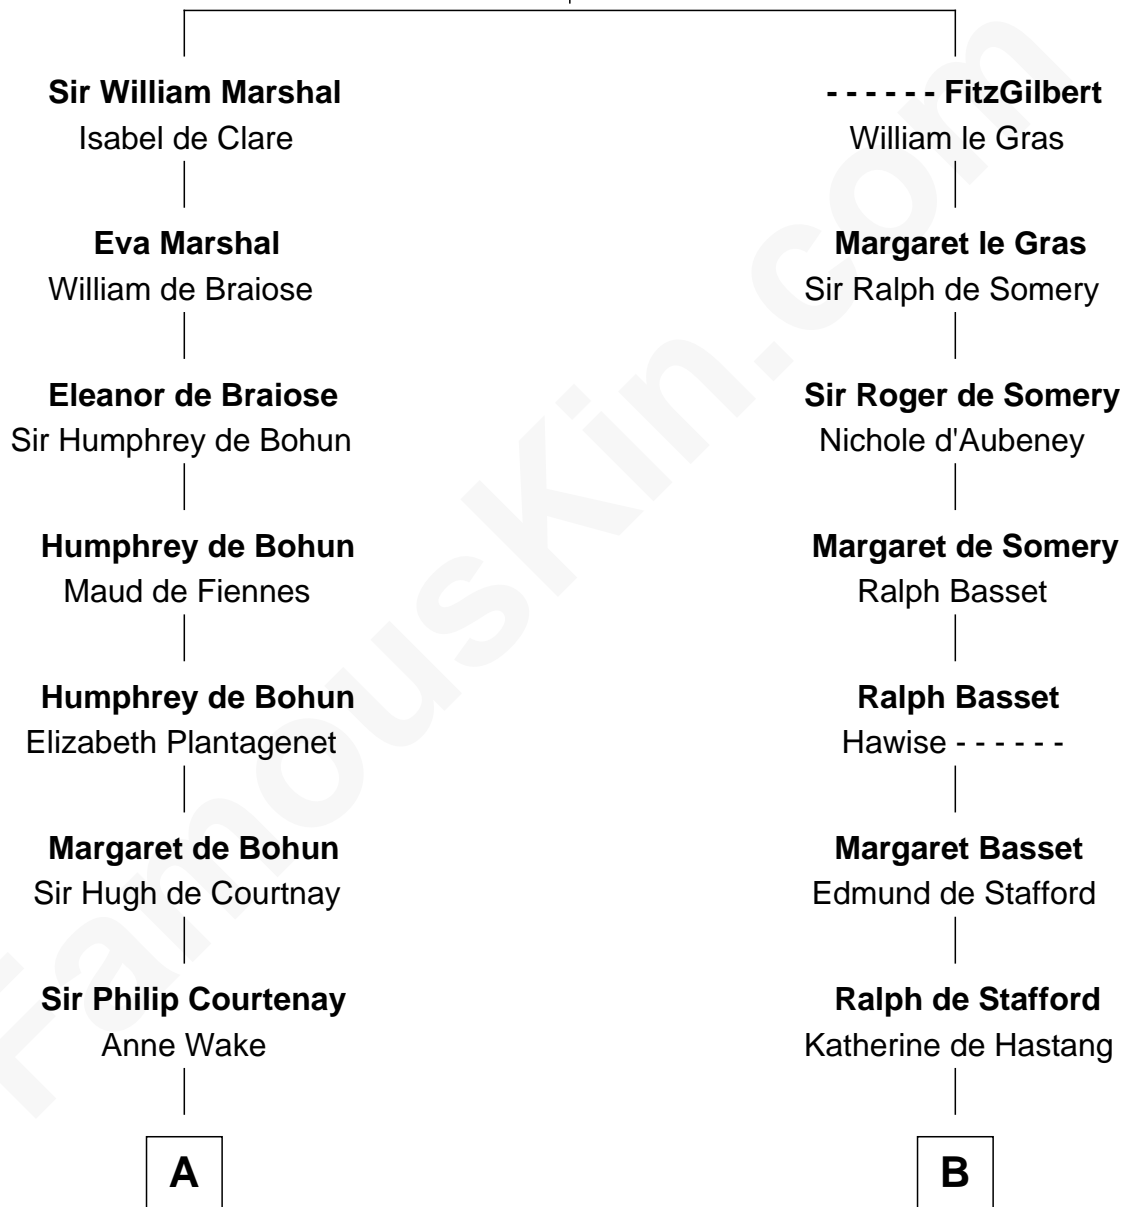

FamousKin.com Relationship Chart of

Charles Darwin

Theory of Evolution

20th cousin of

William Ellery

Signer of the Declaration of Independence

John FitzGilbert
Sybilla of Salisbury

C

Penelope Foley
Charles Howard

Mary Howard
Erasmus Darwin

Dr. Robert Waring Darwin
Susanna Wedgwood

Charles Darwin
Theory of Evolution

D

Christopher Almy
Elizabeth Cornell

Col. Job Almy
Ann Lawton

Elizabeth Almy
William Ellery

William Ellery
Signer of Declaration of Independence