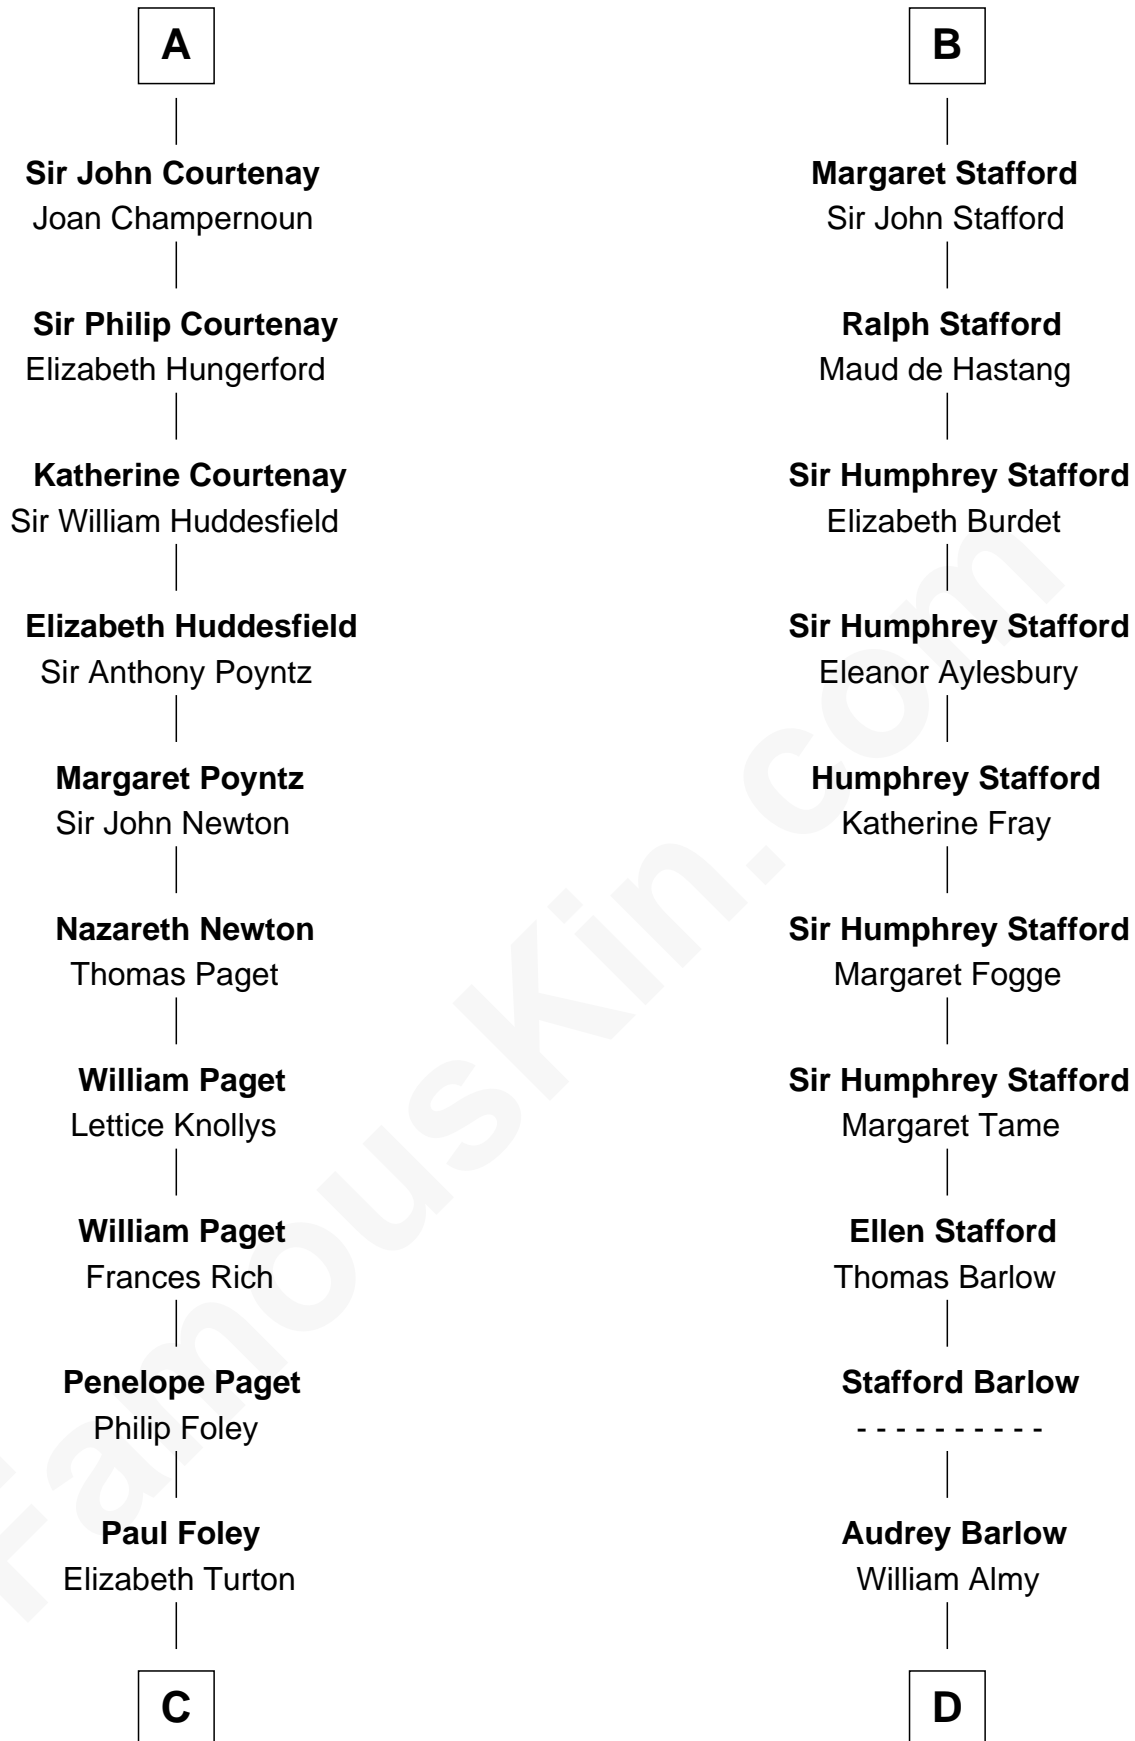

FamousKin.com Relationship Chart of

Charles Darwin

Theory of Evolution

20th cousin of

William Ellery

Signer of the Declaration of Independence

John FitzGilbert
Sybilla of Salisbury

C

Penelope Foley
Charles Howard

Mary Howard
Erasmus Darwin

Dr. Robert Waring Darwin
Susanna Wedgwood

Charles Darwin
Theory of Evolution

D

Christopher Almy
Elizabeth Cornell

Col. Job Almy
Ann Lawton

Elizabeth Almy
William Ellery

William Ellery
Signer of Declaration of Independence