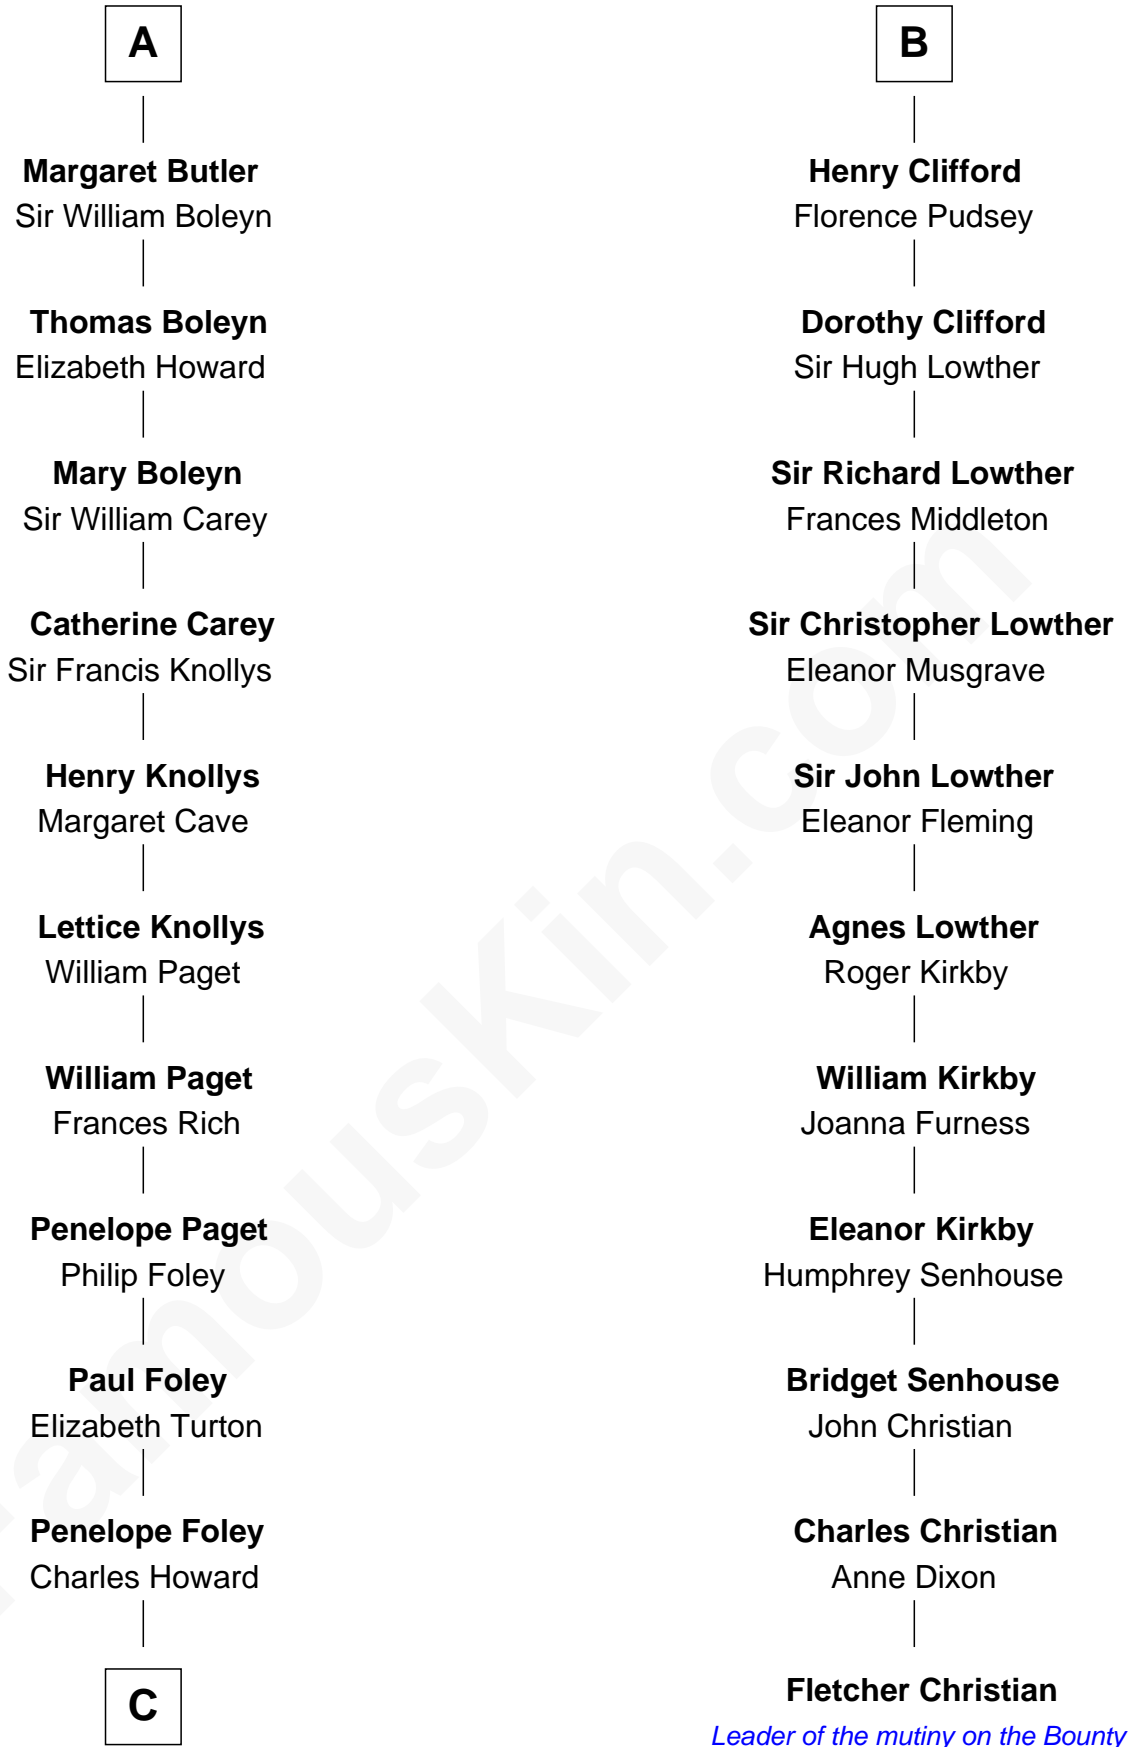

# FamousKin.com Relationship Chart of

**Charles Darwin**

*Theory of Evolution*

17th cousin 2 times removed of

**Fletcher Christian**

*Leader of the mutiny on the Bounty*

**Sir William de Ros**

Lucy FitzPiers

FamousKin.com