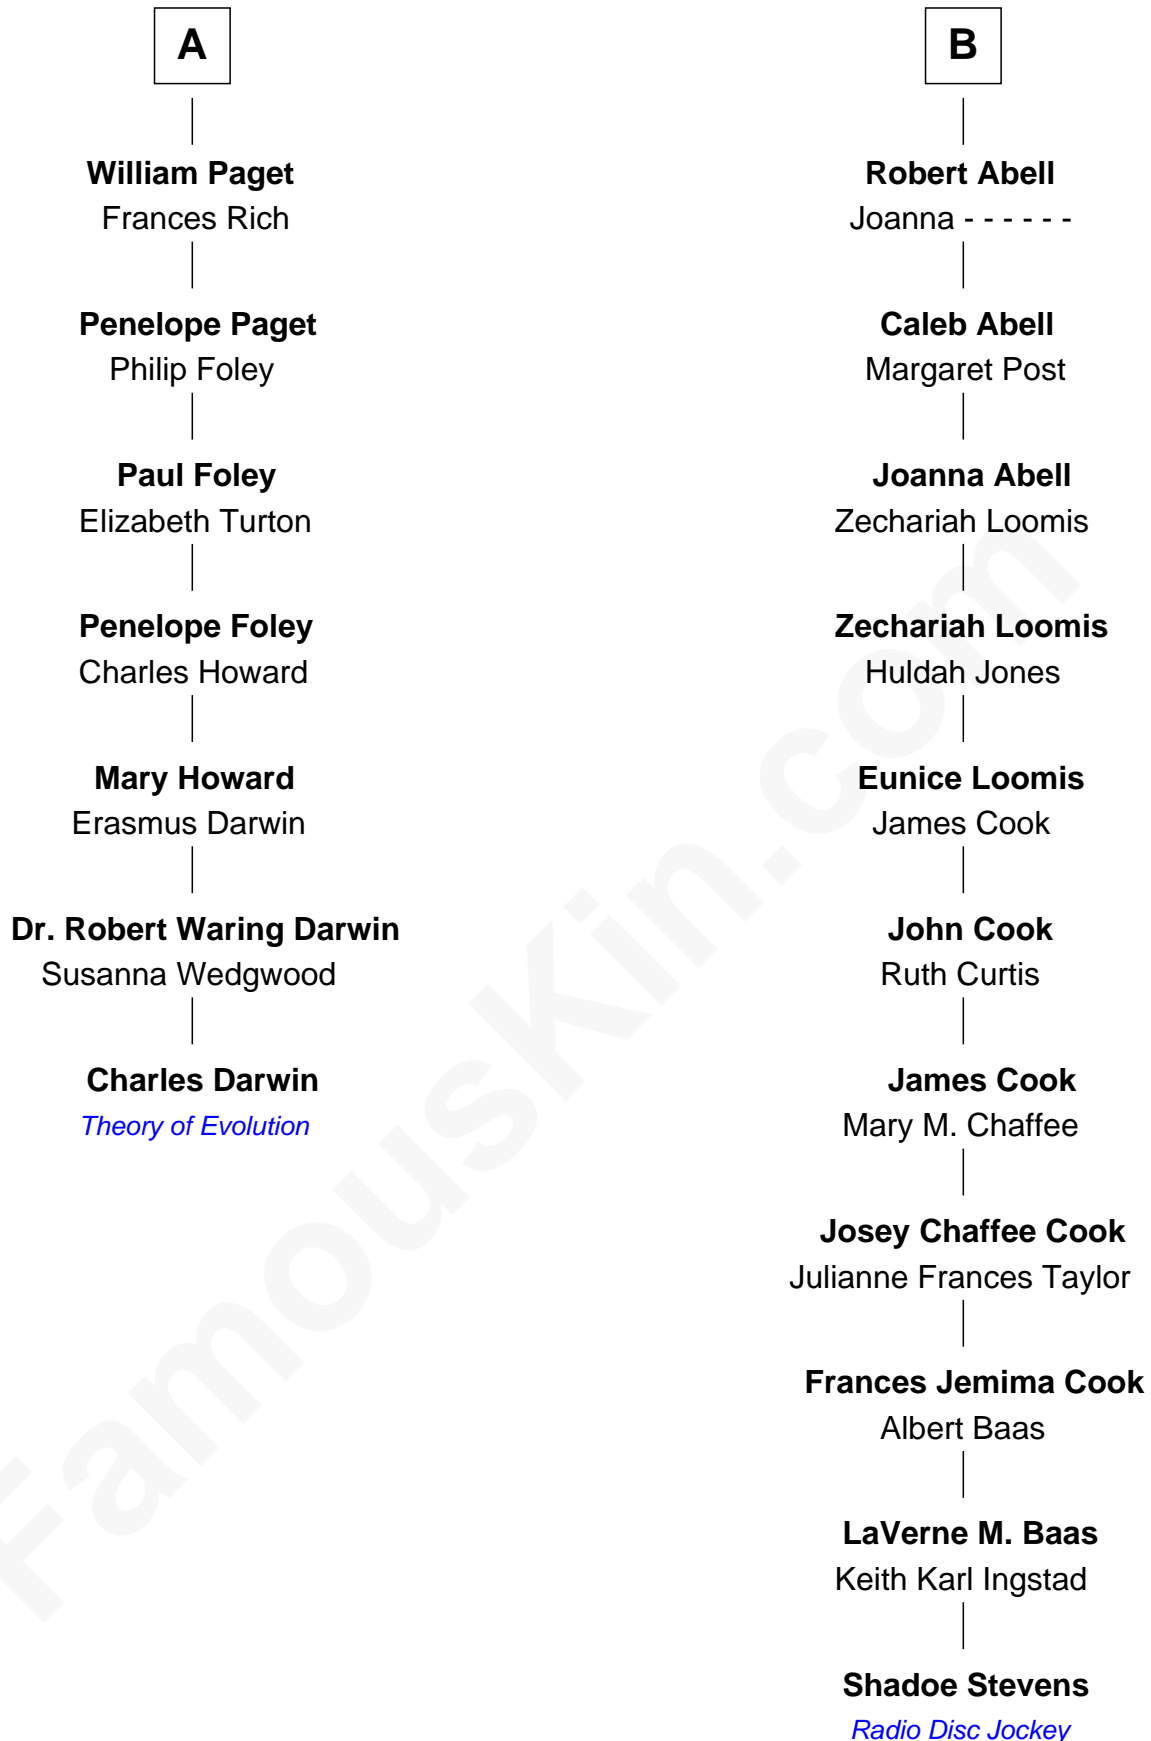

FamousKin.com Relationship Chart of

Charles Darwin

Theory of Evolution

13th cousin 4 times removed of

Shadoe Stevens

Radio Disc Jockey

James Butler
Joan Beauchamp

Sir Thomas Butler
Anne Hankeford

Margaret Butler
Sir William Boleyn

Thomas Boleyn
Elizabeth Howard

Mary Boleyn
Sir William Carey

Catherine Carey
Sir Francis Knollys

Henry Knollys
Margaret Cave

Lettice Knollys
William Paget

A

Elizabeth Butler
John Talbot

Ann Talbot
Sir Henry Vernon

Elizabeth Vernon
Sir Robert Corbet

Dorothy Corbet
Sir Richard Mainwaring

Sir Arthur Mainwaring
Margaret Mainwaring

Mary Mainwaring
Richard Cotton

Frances Cotton
George Abell

B

Shadoe Stevens photo by [Alan Light](#) (CC BY 2.0)