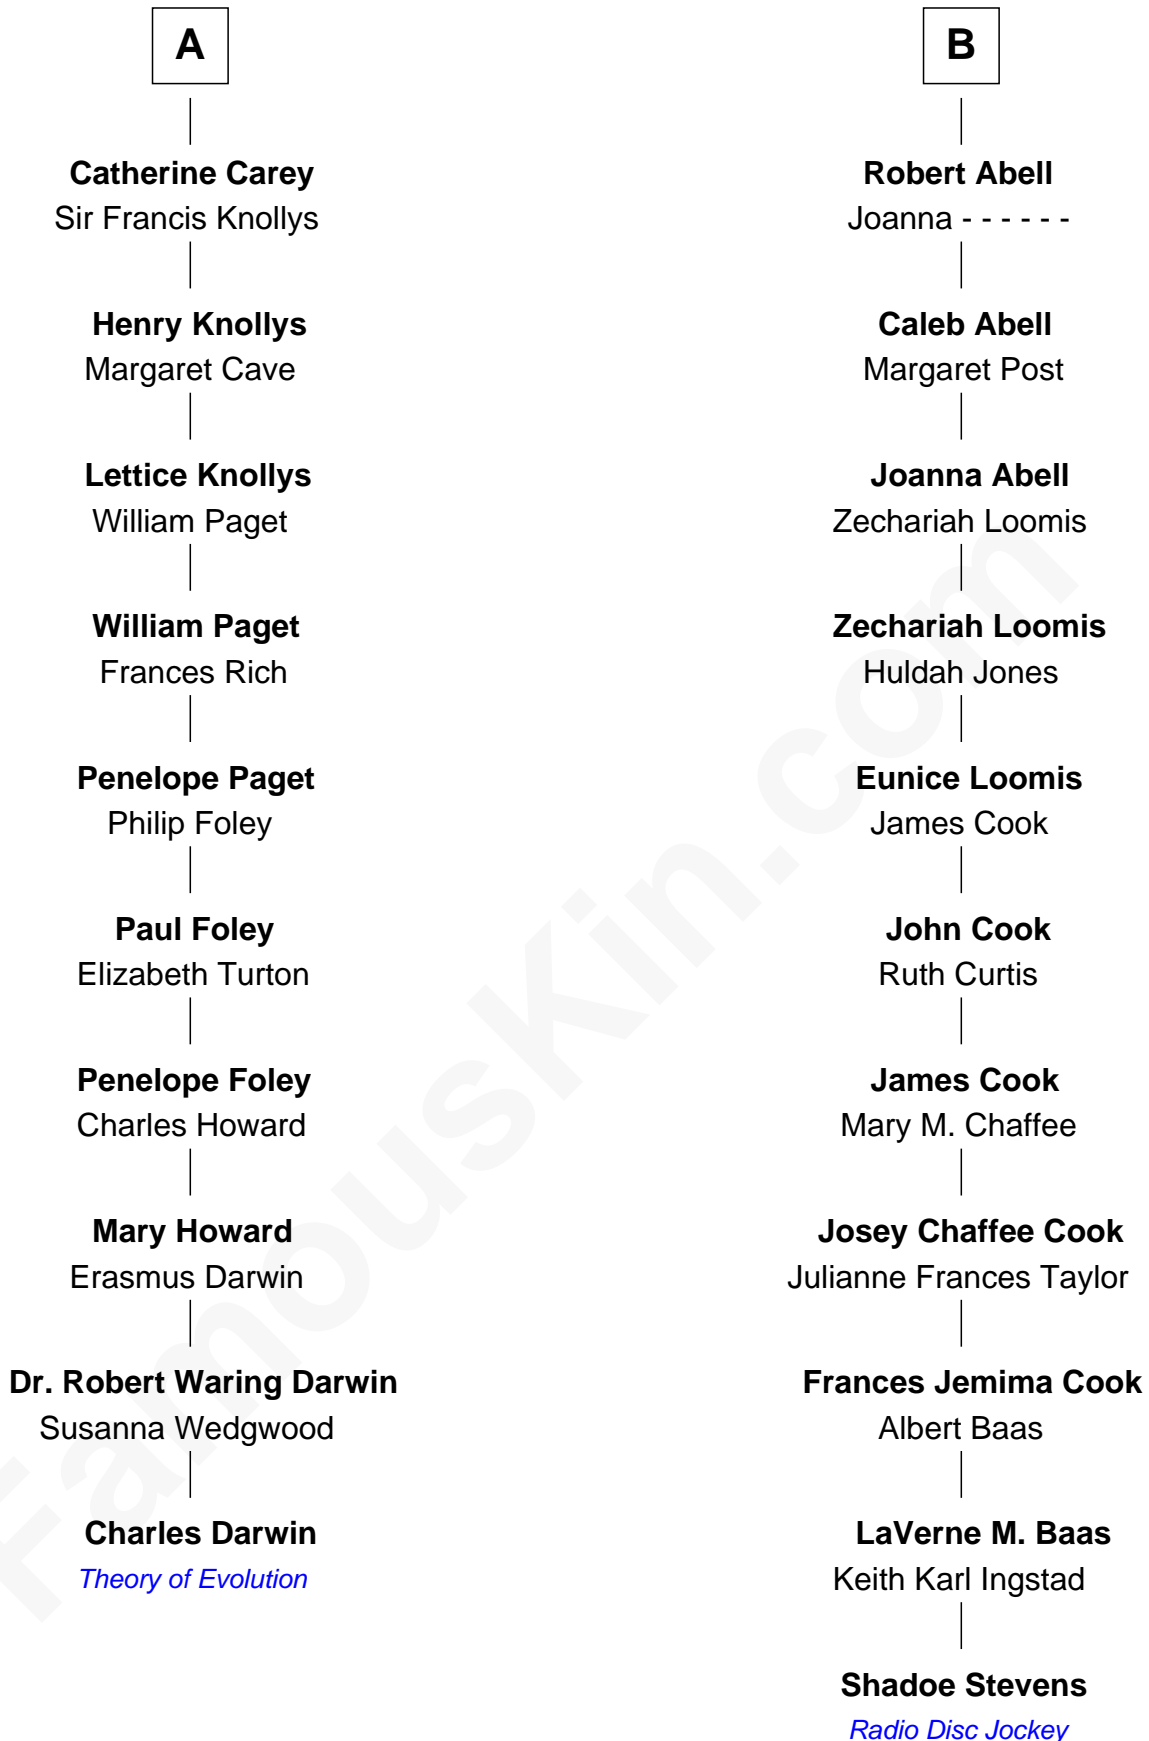

# FamousKin.com Relationship Chart of

**Charles Darwin**

*Theory of Evolution*

16th cousin 1 time removed of

**Shadoe Stevens**

*Radio Disc Jockey*

**Thomas de Berkeley**

*with wife  
Margaret de Mortimer*

**Elizabeth de Berkeley**  
Richard de Beauchamp

**Jane Sutton**  
Thomas Mainwaring

**Eleanor Beauchamp**  
Edmund Beaufort

**Cecily Mainwaring**  
John Cotton

**Eleanor Beaufort**  
Sir Robert Spencer

**Sir George Cotton**  
Mary Onley

**Margaret Spencer**  
Sir Thomas Carey

**Richard Cotton**  
Mary Mainwaring

**Sir William Carey**  
Mary Boleyn

**Frances Cotton**  
George Abell

**A**

**B**

Shadoe Stevens photo by [Alan Light](#) (CC BY 2.0)