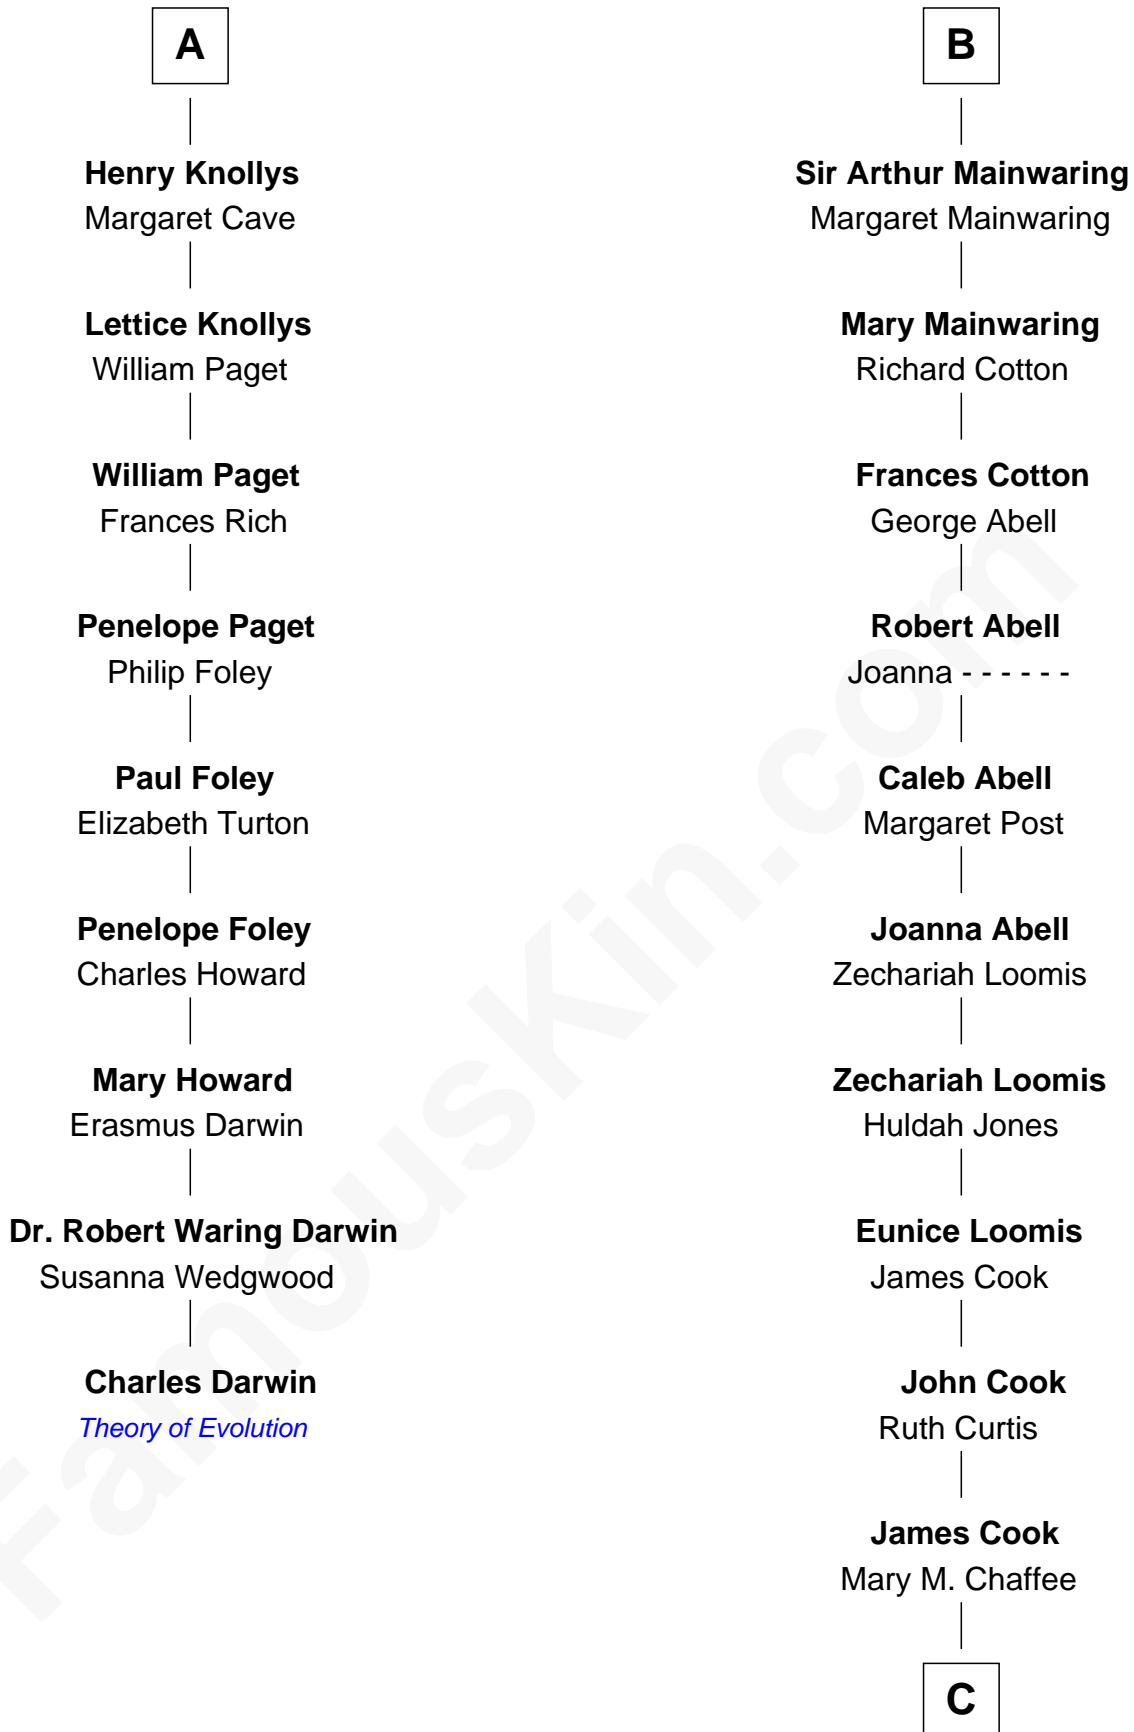

FamousKin.com

Relationship Chart of

Charles Darwin

Theory of Evolution

15th cousin 5 times removed of

Shadoe Stevens

Radio Disc Jockey

John de Mowbray
Elizabeth de Segrave

Sir Thomas Mowbray

Elizabeth Fitzalan

Margaret Mowbray

Sir Robert Howard

Sir John Howard

Katherine Moleyns

Sir Thomas Howard

Elizabeth Tilney

Sir Reginald Lucy

Sir Walter Lucy

Eleanor L'Arcedeckne

Eleanor Lucy

Sir Thomas Hopton

Elizabeth Hopton

Sir Roger Corbet

Sir Richard Corbet

Elizabeth Devereux

Sir Robert Corbet

Elizabeth Vernon

Dorothy Corbet

Sir Richard Mainwaring

B

C

Josey Chaffee Cook
Julianne Frances Taylor