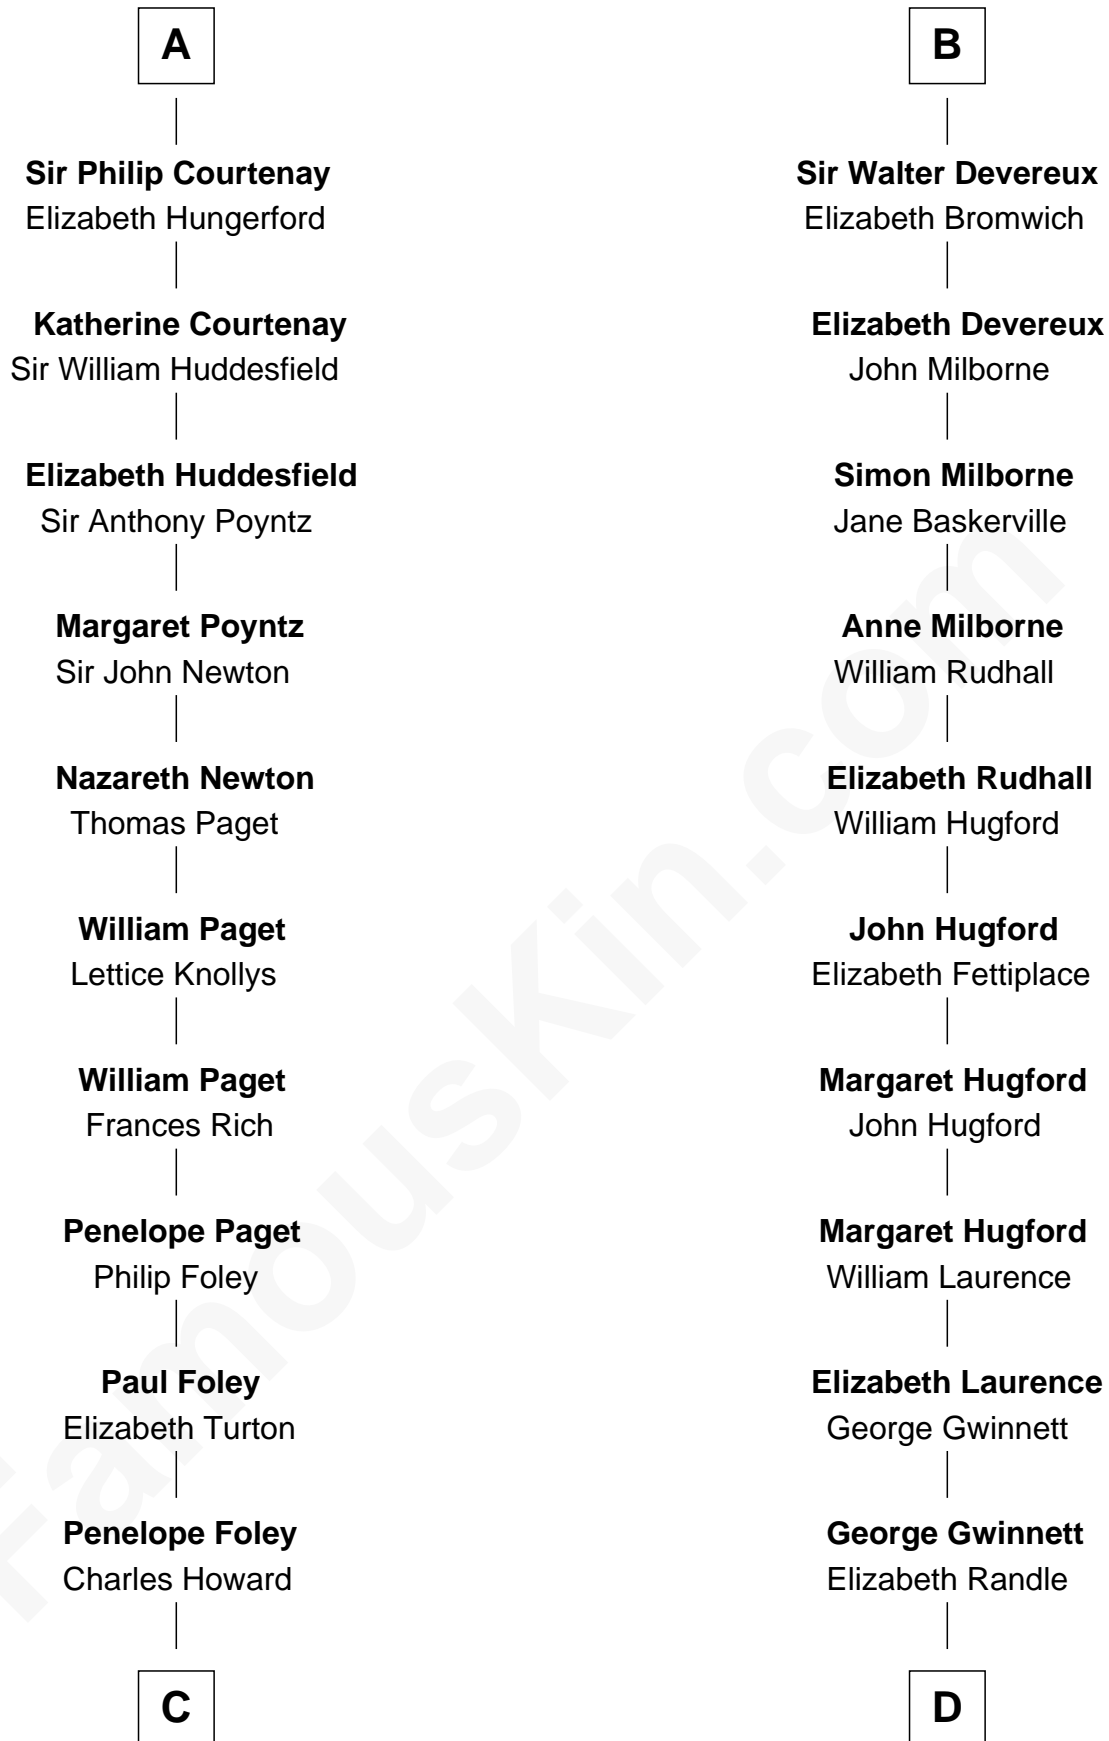

# FamousKin.com Relationship Chart of

**Charles Darwin**

*Theory of Evolution*

19th cousin of

**Button Gwinnett**

*Signer of the Declaration of Independence*

FamousKin.com