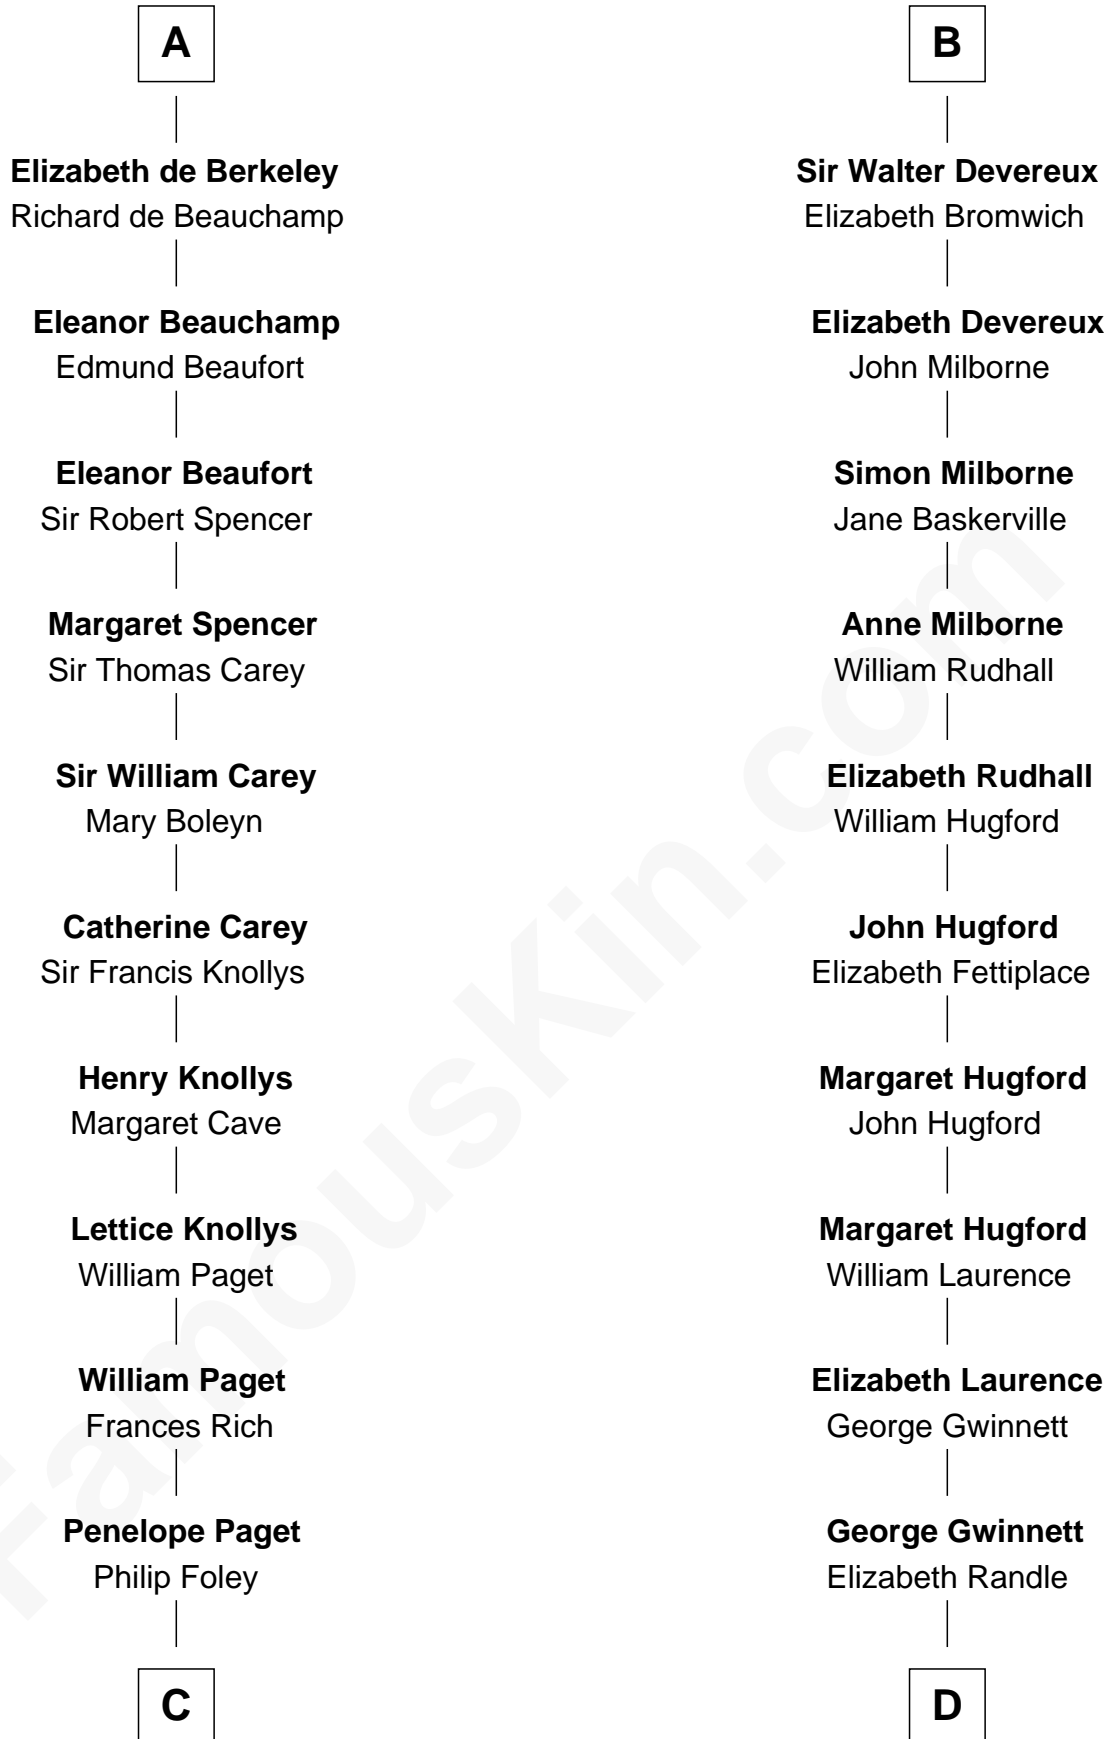

FamousKin.com Relationship Chart of

Charles Darwin

Theory of Evolution

19th cousin 2 times removed of

Button Gwinnett

Signer of the Declaration of Independence

Geoffrey VI of Chateaudun

C

Paul Foley
Elizabeth Turton

Penelope Foley
Charles Howard

Mary Howard
Erasmus Darwin

Dr. Robert Waring Darwin
Susanna Wedgwood

Charles Darwin
Theory of Evolution

D

George Gwinnett
Elizabeth Coxe

Rev. Samuel Gwinnett
Anne Eames