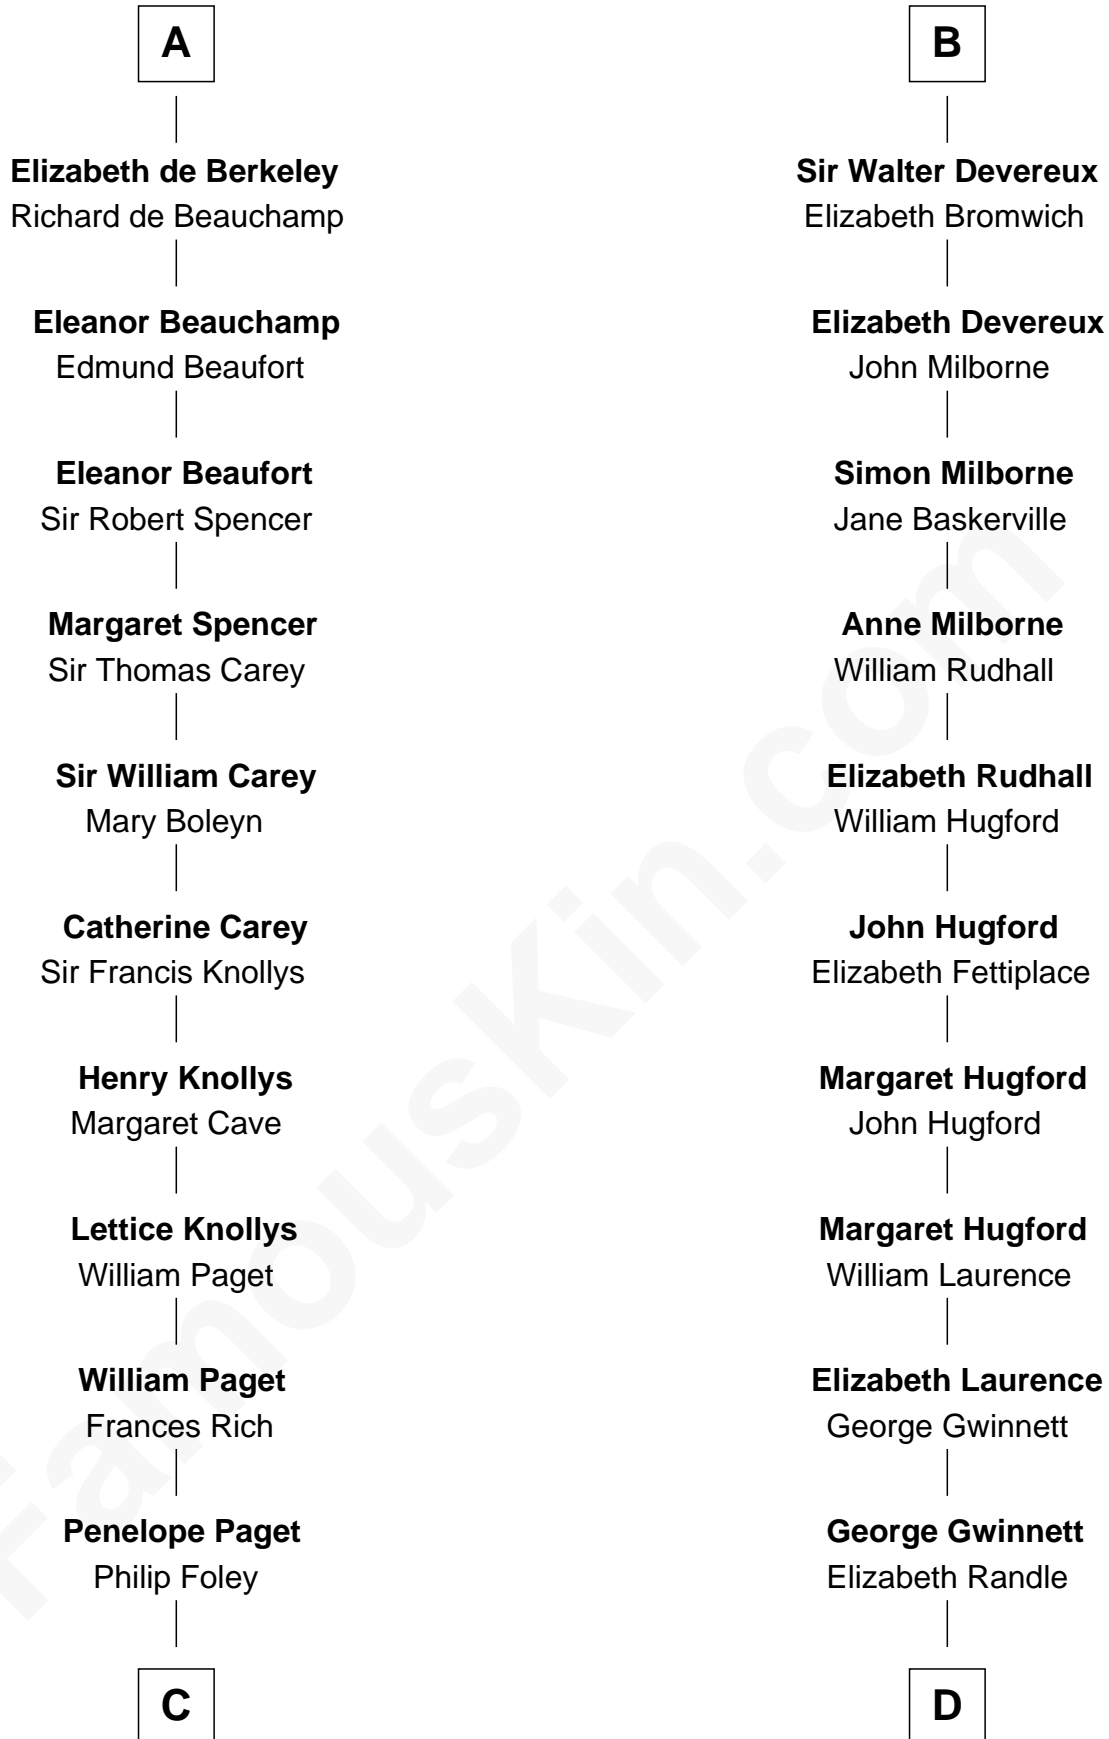

FamousKin.com Relationship Chart of

Charles Darwin

Theory of Evolution

19th cousin 2 times removed of

Button Gwinnett

Signer of the Declaration of Independence

C

Paul Foley
Elizabeth Turton

Penelope Foley
Charles Howard

Mary Howard
Erasmus Darwin

Dr. Robert Waring Darwin
Susanna Wedgwood

Charles Darwin
Theory of Evolution

D

George Gwinnett
Elizabeth Coxe

Rev. Samuel Gwinnett
Anne Eames

Button Gwinnett
Signer of Declaration of Independence