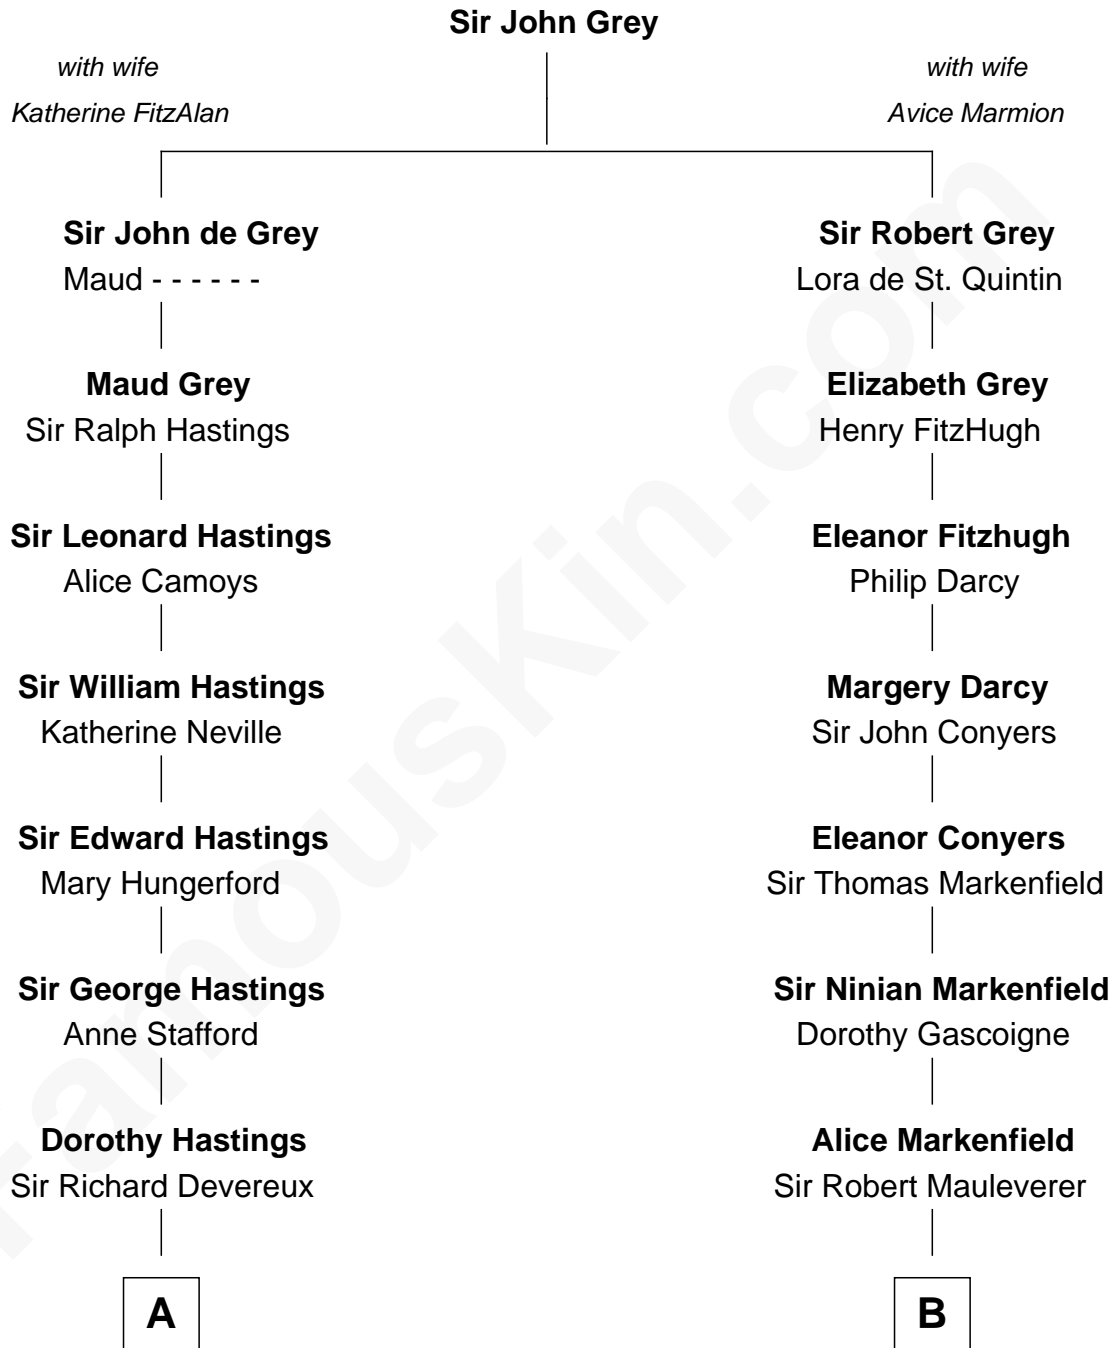

FamousKin.com Relationship Chart of

Charles Darwin

Theory of Evolution

16th cousin 5 times removed of

Angela Y. Davis

Civil Rights Activist and former Black Panther

C

Henrietta Ann Mallett

Civil Rights Activist and former Black Panther