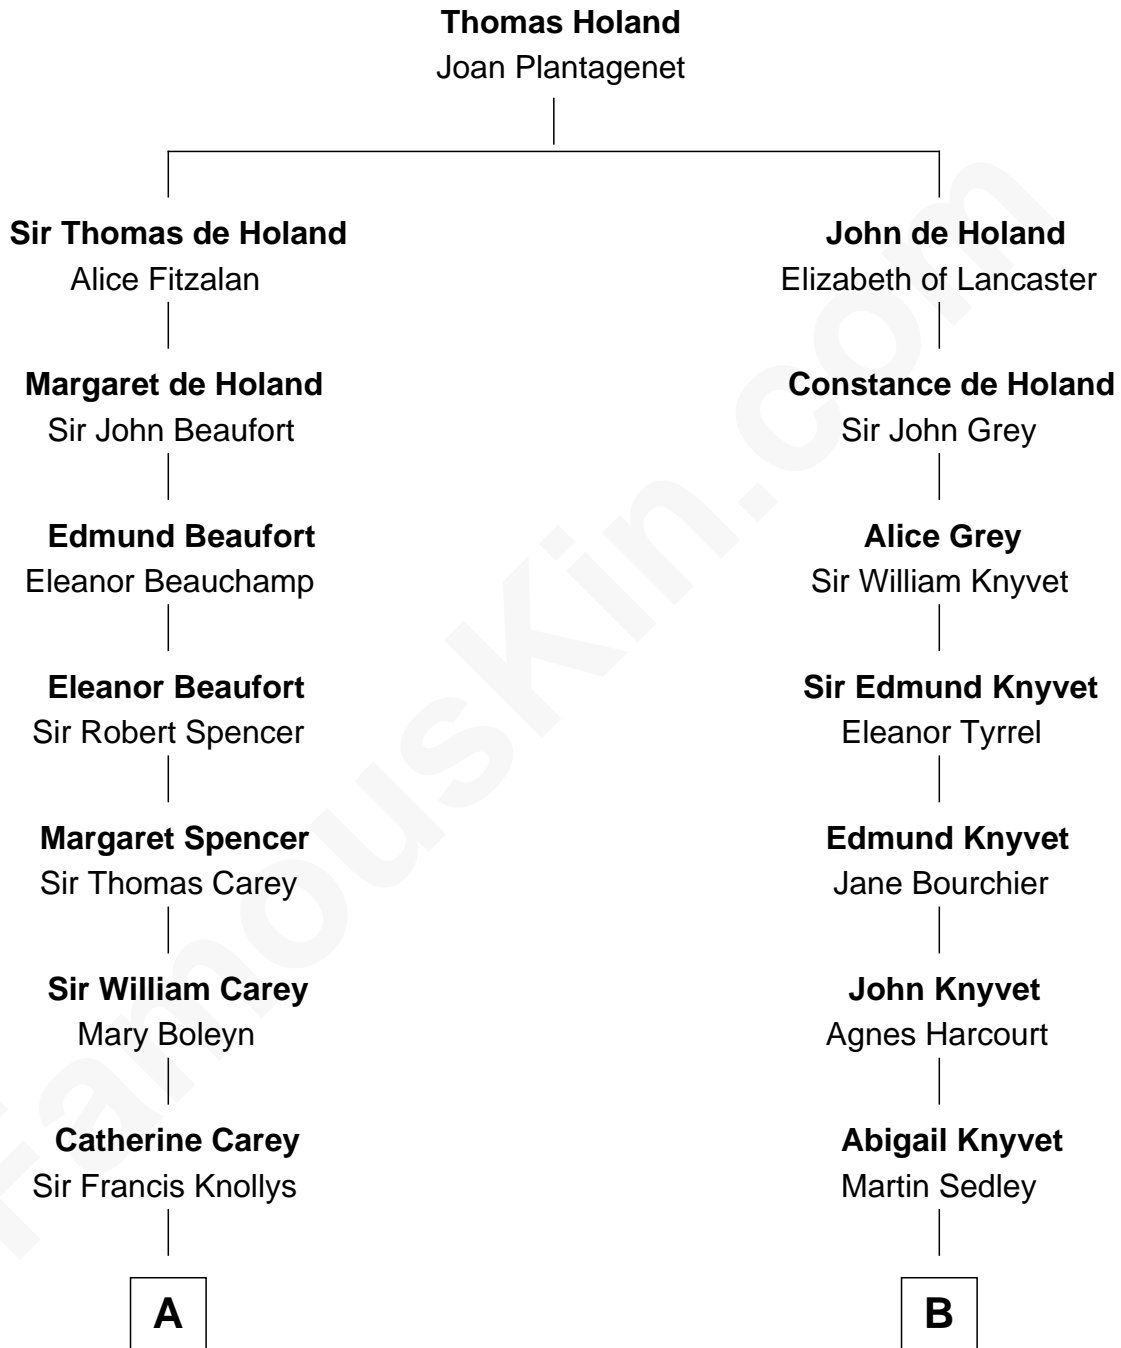

# FamousKin.com Relationship Chart of

**Charles Darwin**

*Theory of Evolution*

15th cousin 4 times removed of

**Angela Y. Davis**

*Civil Rights Activist and former Black Panther*

**C**

**Murphy Renchor Jones**

Mollie Spencer

**Benjamin Frank Davis**

Sallye Margarite Bell

**Angela Y. Davis**

*Civil Rights Activist and former Black Panther*

FamousKin.com