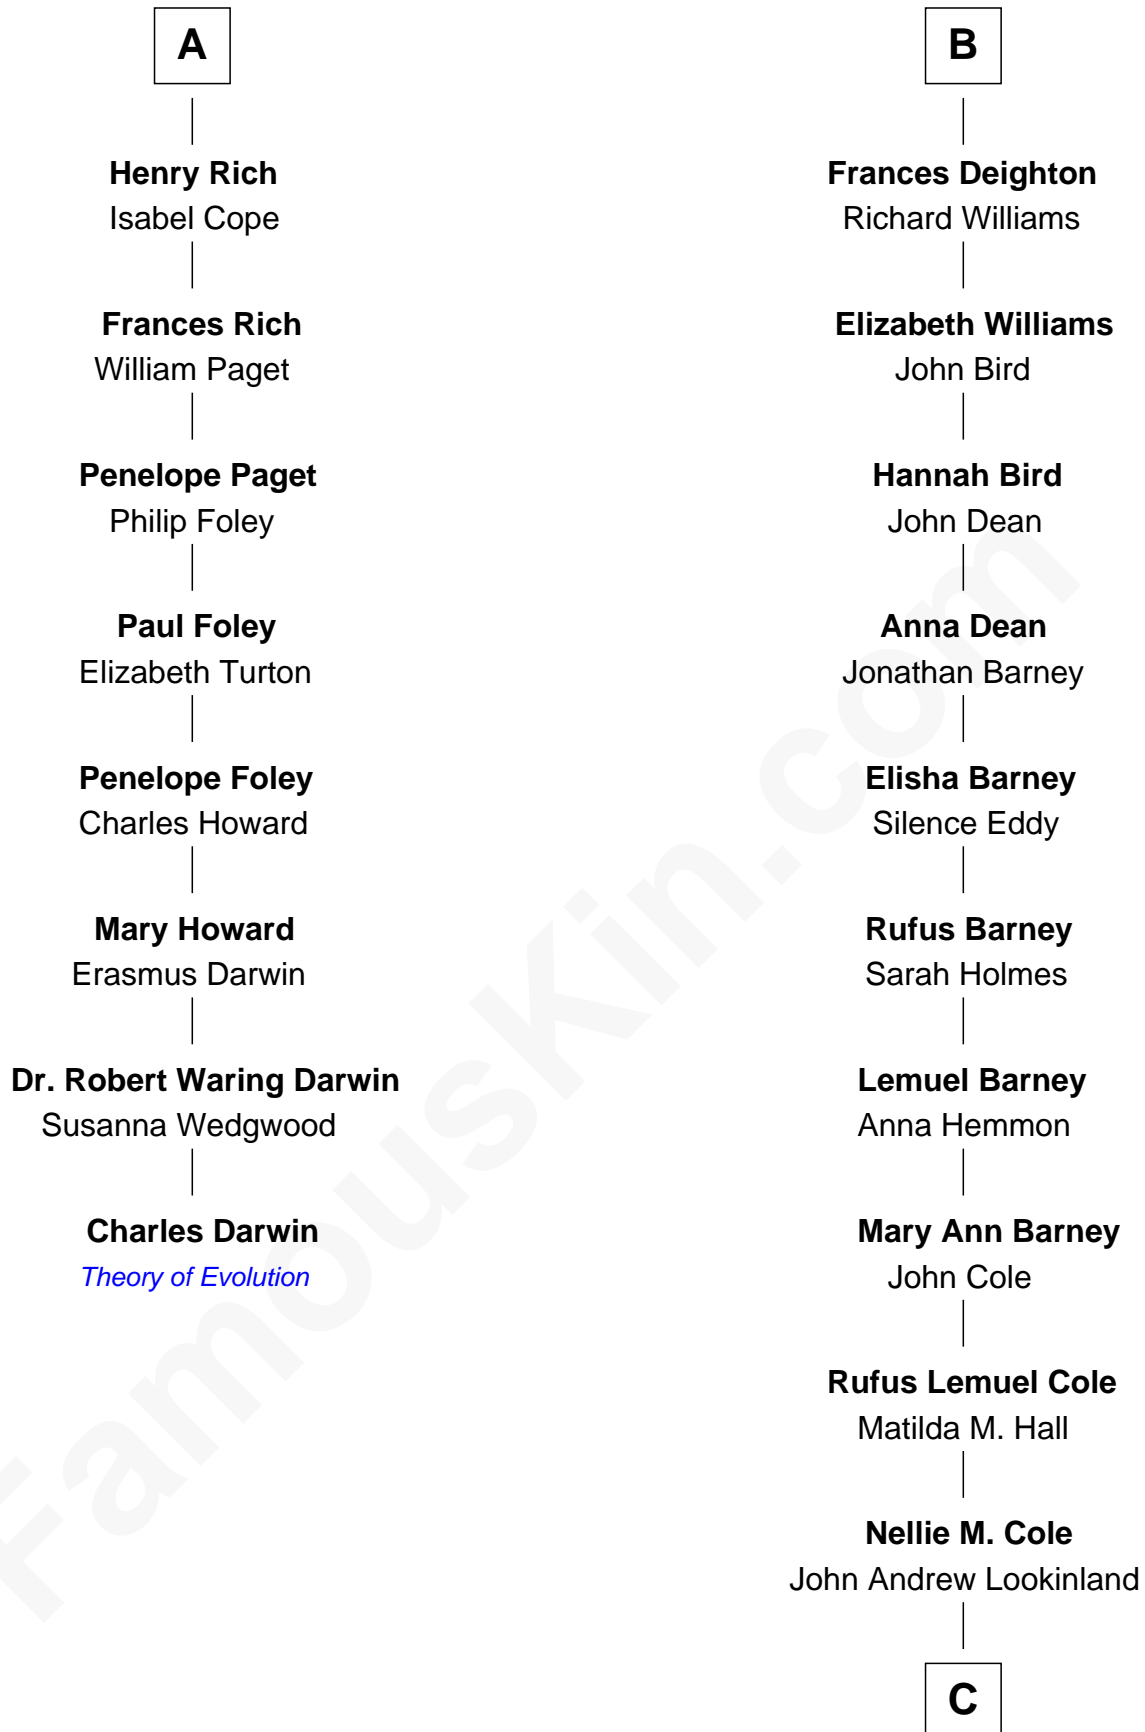

FamousKin.com Relationship Chart of

Charles Darwin

Theory of Evolution

14th cousin 5 times removed of

Michael Lookinland

TV Actor

Sir Edmund Ferrers

Ellen Roche

C

Orrin Paul Lookinland

Madeline Tait

Paul Russell Lookinland

Karen Ruth McKinney

Michael Lookinland

TV Actor

FamousKin.com