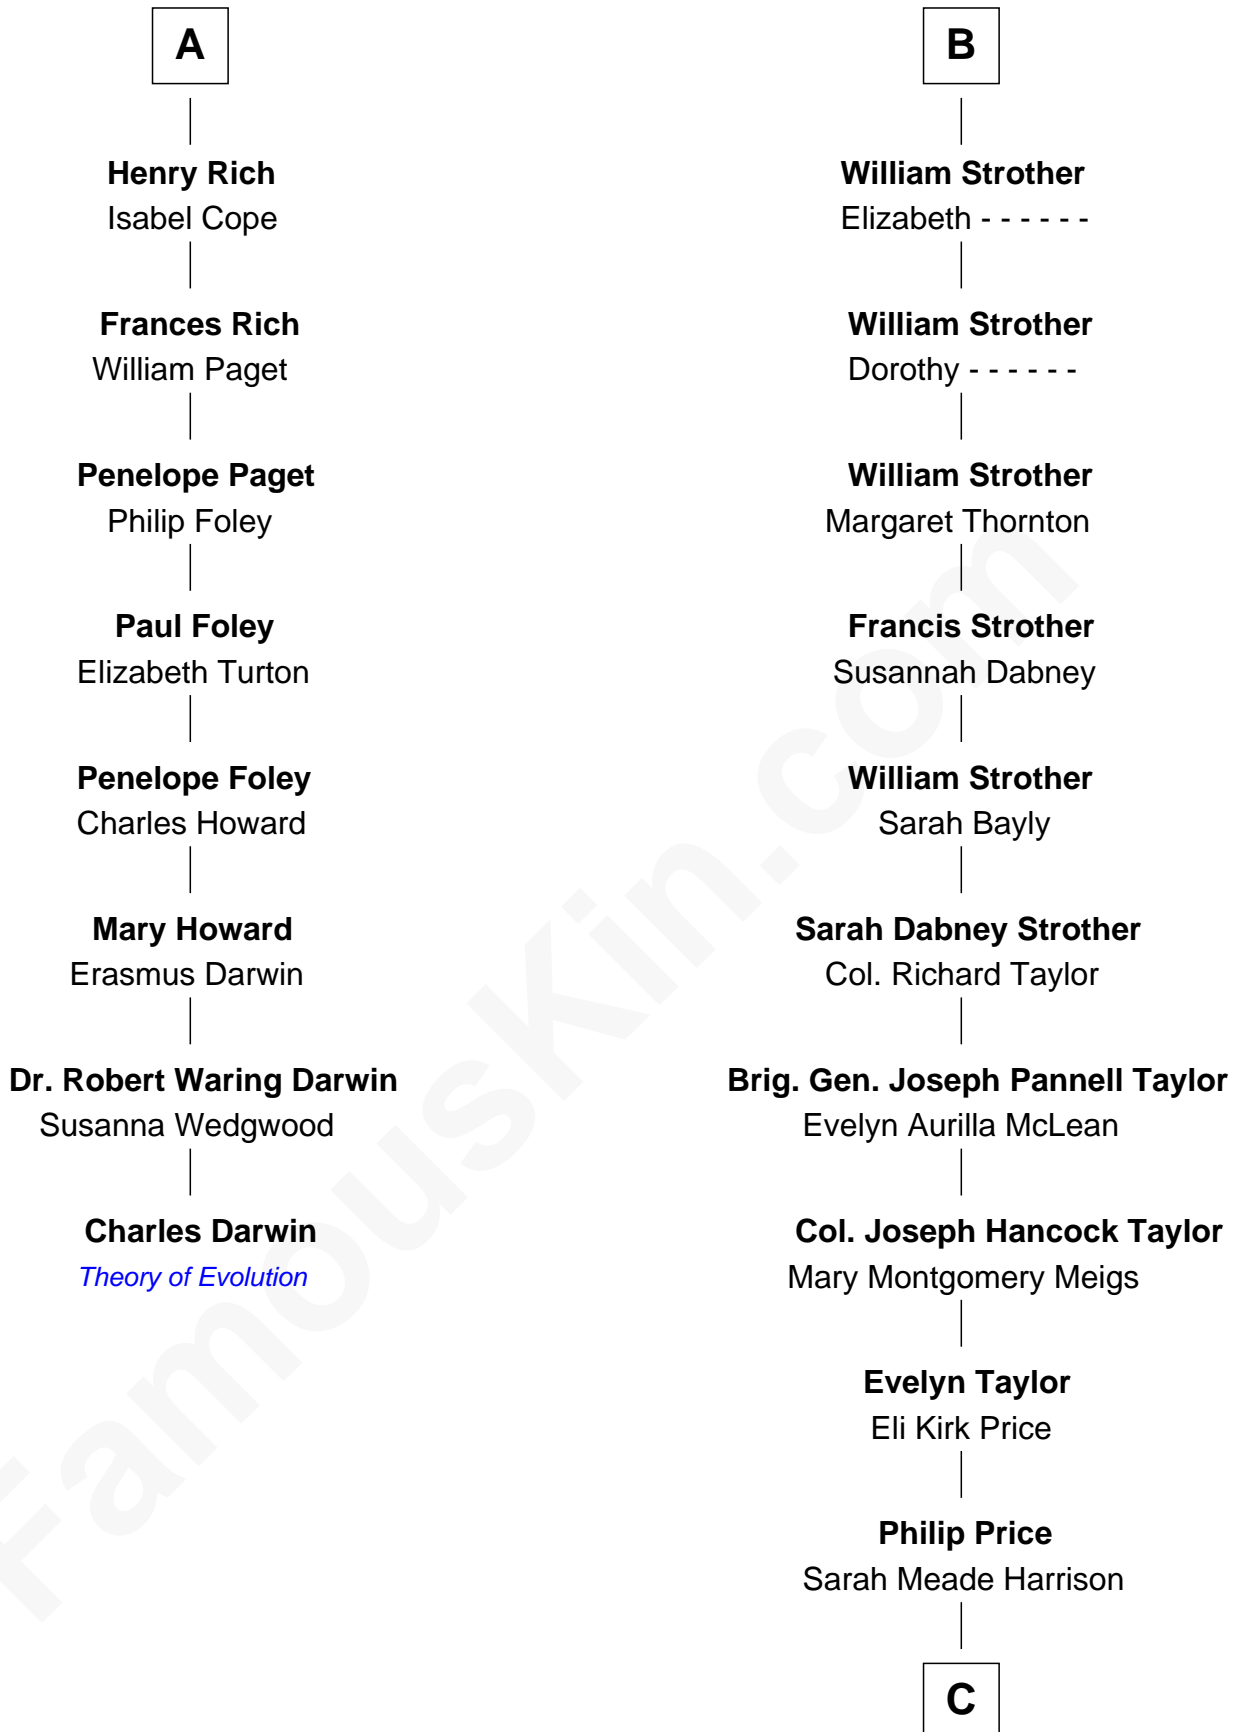

FamousKin.com Relationship Chart of

Charles Darwin

Theory of Evolution

14th cousin 4 times removed of

Parker Stevenson

TV and Movie Actor

Sir William Bouchier

Anne Plantagenet

C

Sarah Meade Price
Richard Stevenson Parker

Parker Stevenson
TV and Movie Actor

FamousKin.com