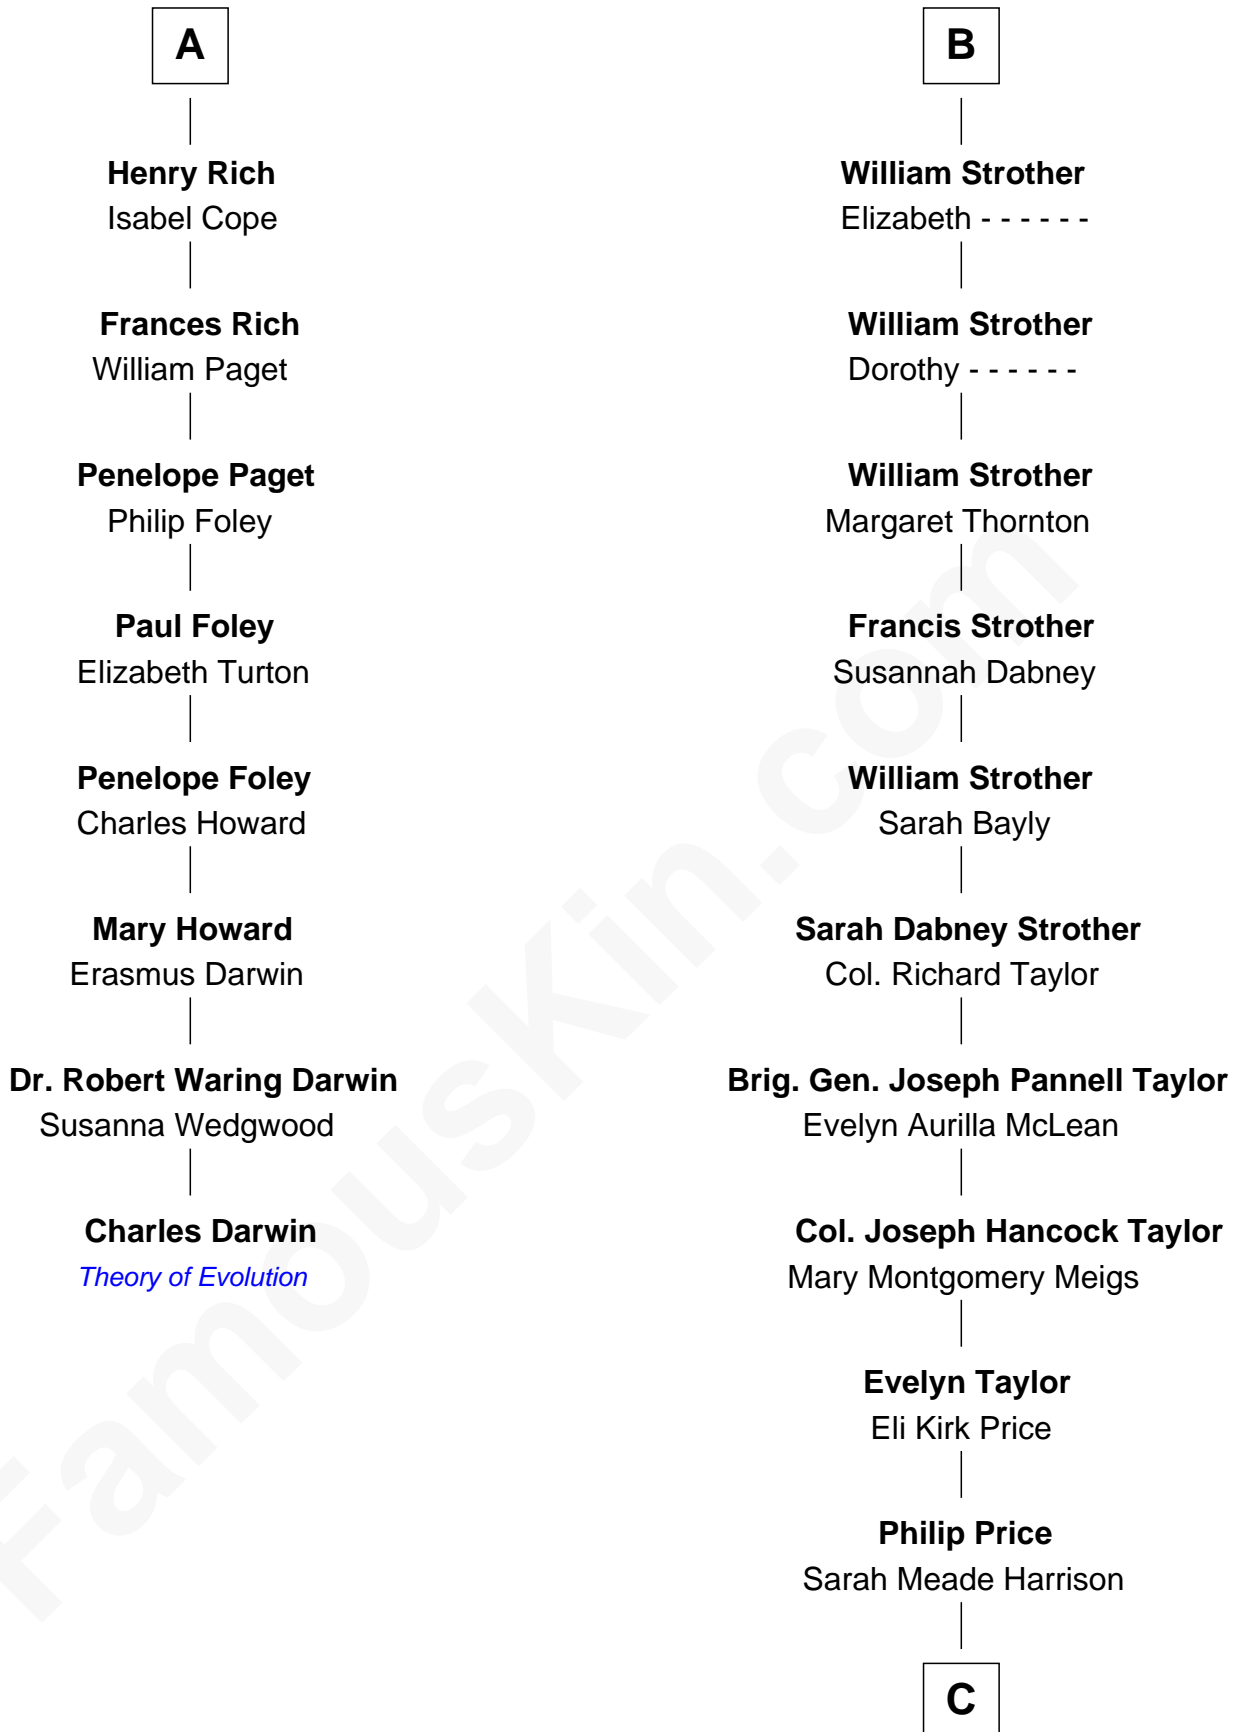

FamousKin.com Relationship Chart of

Charles Darwin

Theory of Evolution

14th cousin 4 times removed of

Parker Stevenson

TV and Movie Actor

Sir Ralph Neville

Joan Beaufort

Sir Richard Neville

Alice Montagu

Katherine Neville

William Bonville

Cecily Bonville

Thomas Grey

Mary Grey

Walter Devereux

Sir George Conyers

Sir John Conyers

Agnes Bowes

Eleanor Conyers

Lancelot Strother

B

C

Sarah Meade Price
Richard Stevenson Parker