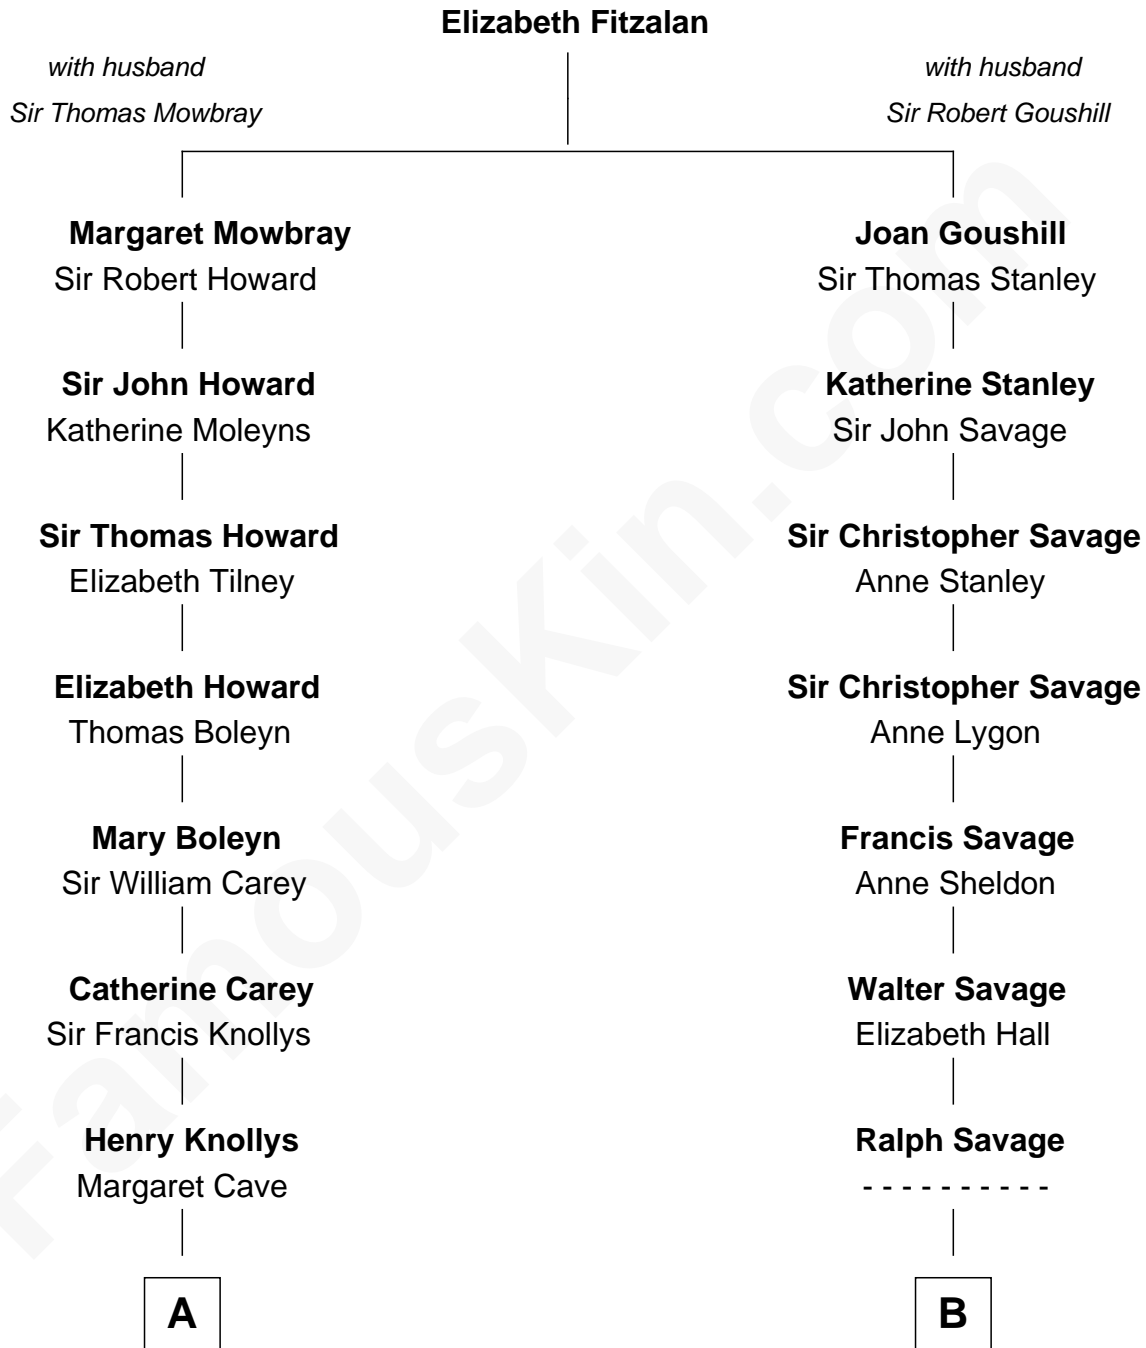

# FamousKin.com Relationship Chart of

**Charles Darwin**

*Theory of Evolution*

14th cousin 4 times removed of

**Parker Stevenson**

*TV and Movie Actor*

**C**

**Sarah Meade Price**  
Richard Stevenson Parker

**Parker Stevenson**  
*TV and Movie Actor*

FamousKin.com