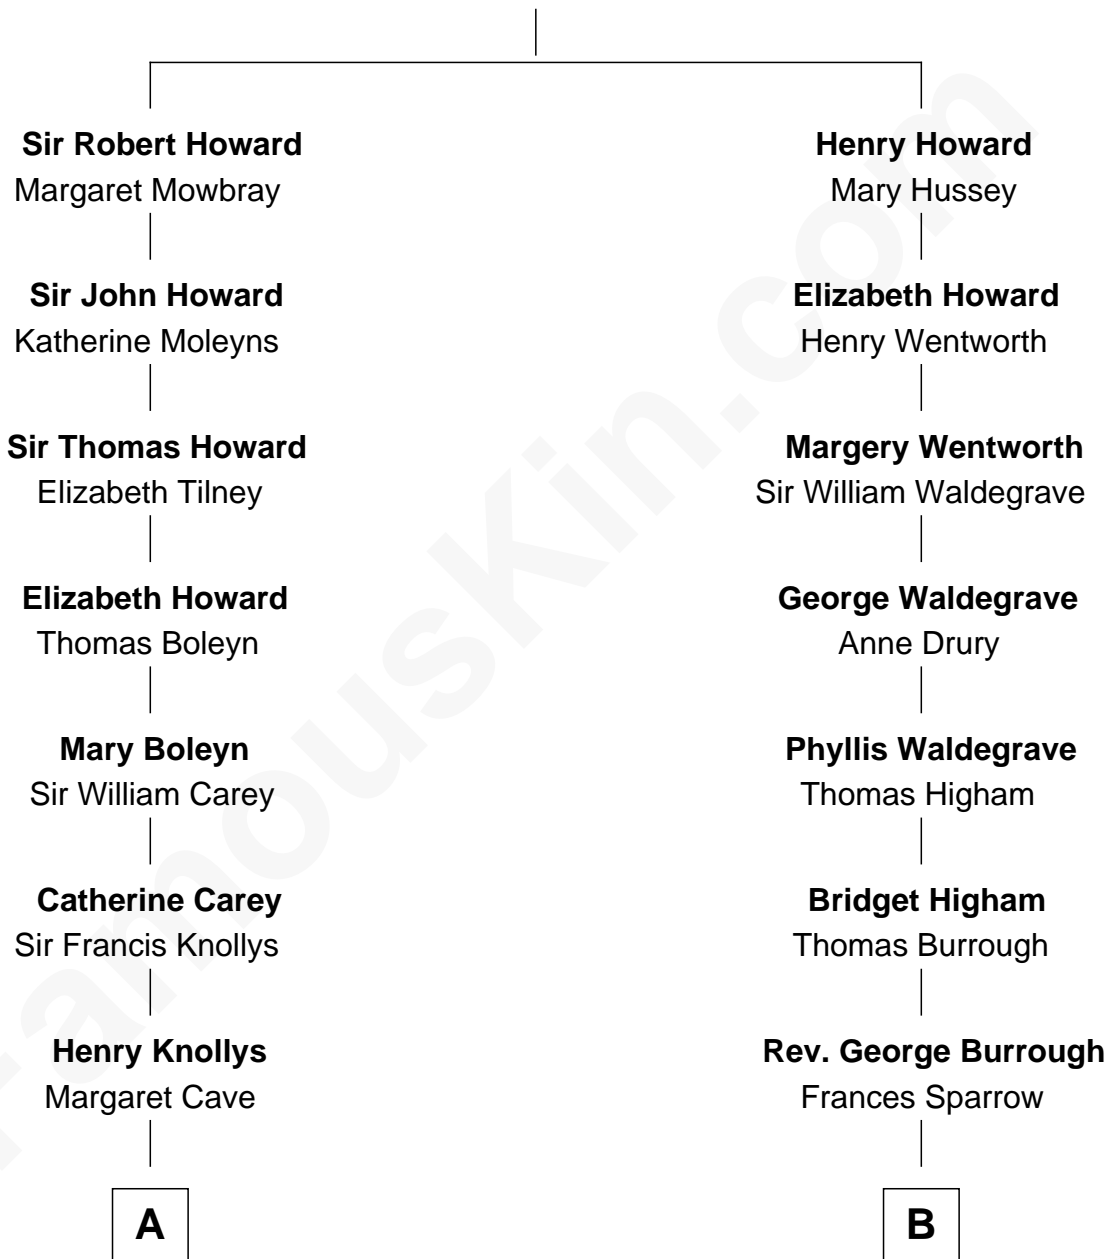

FamousKin.com Relationship Chart of

Charles Darwin

Theory of Evolution

14th cousin 3 times removed of

Bob Moore

Co-Founder, Bob's Red Mill

Sir John Howard

Alice Tendring

Bob Moore photo by [Oregon State University](#) (CC BY-SA 2.0)