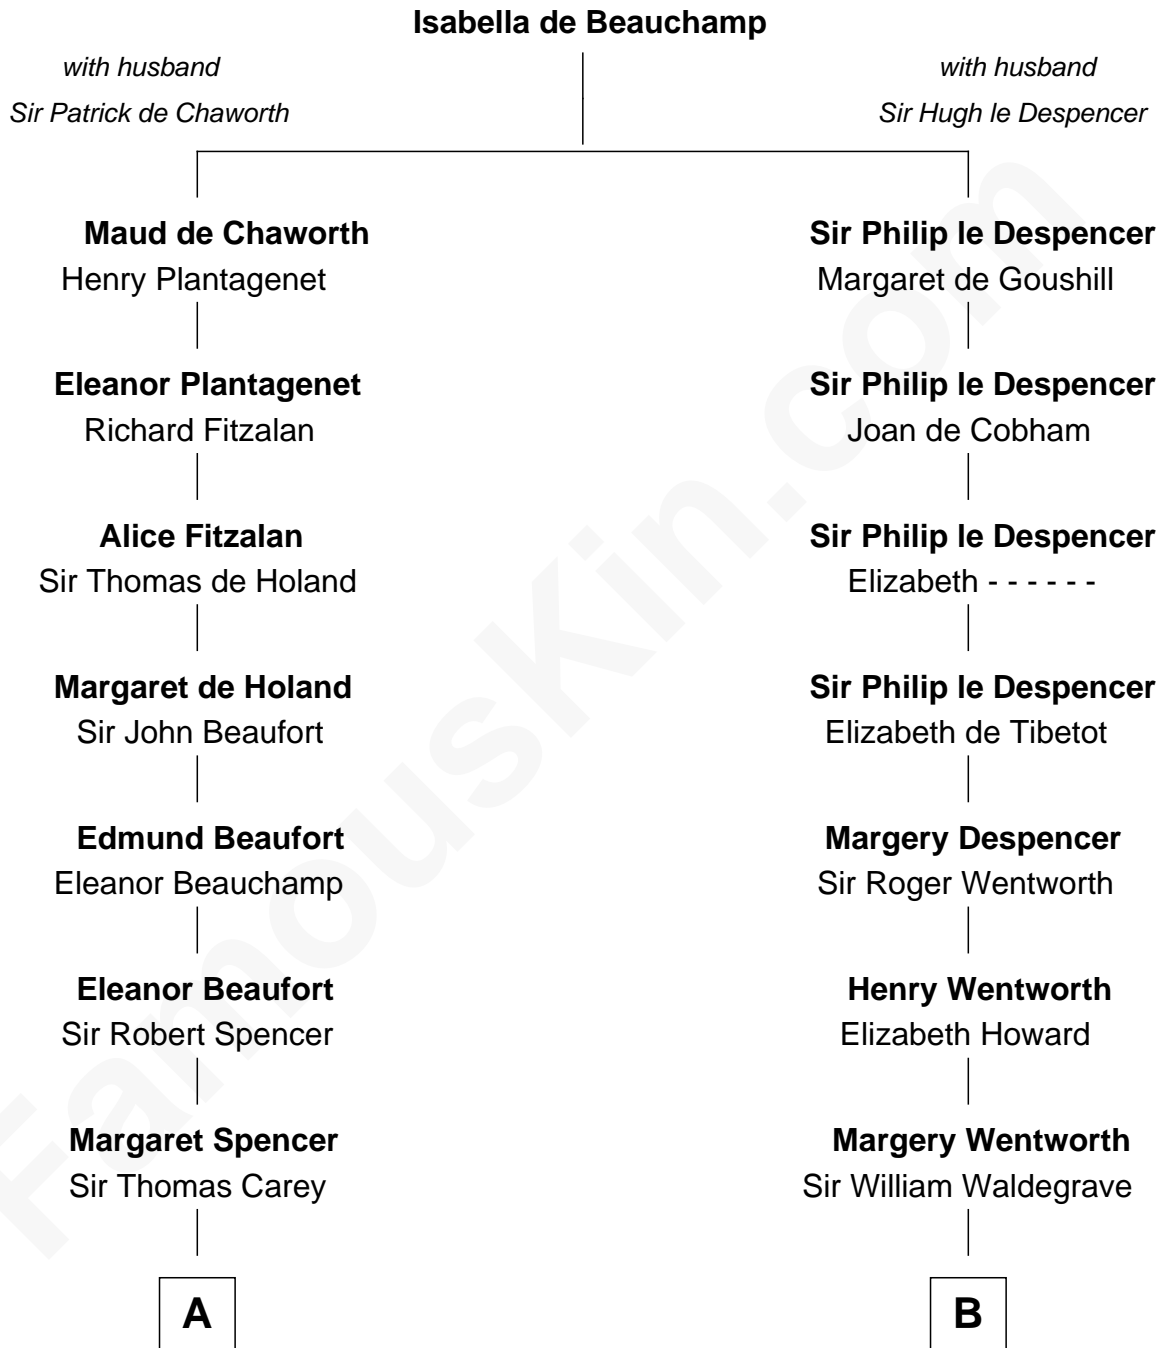

FamousKin.com
Relationship Chart of
Charles Darwin
Theory of Evolution

17th cousin 4 times removed of

Bob Moore
Co-Founder, Bob's Red Mill

C

Morris Fox

Sarah A. Smith

Violette Fox

Daniel Francis Learnard

Clinton Morris Learnard

Gertrude Maud Yost

Doris Dell Learnard

Kenneth Earl Moore

Bob Moore

Co-Founder, Bob's Red Mill