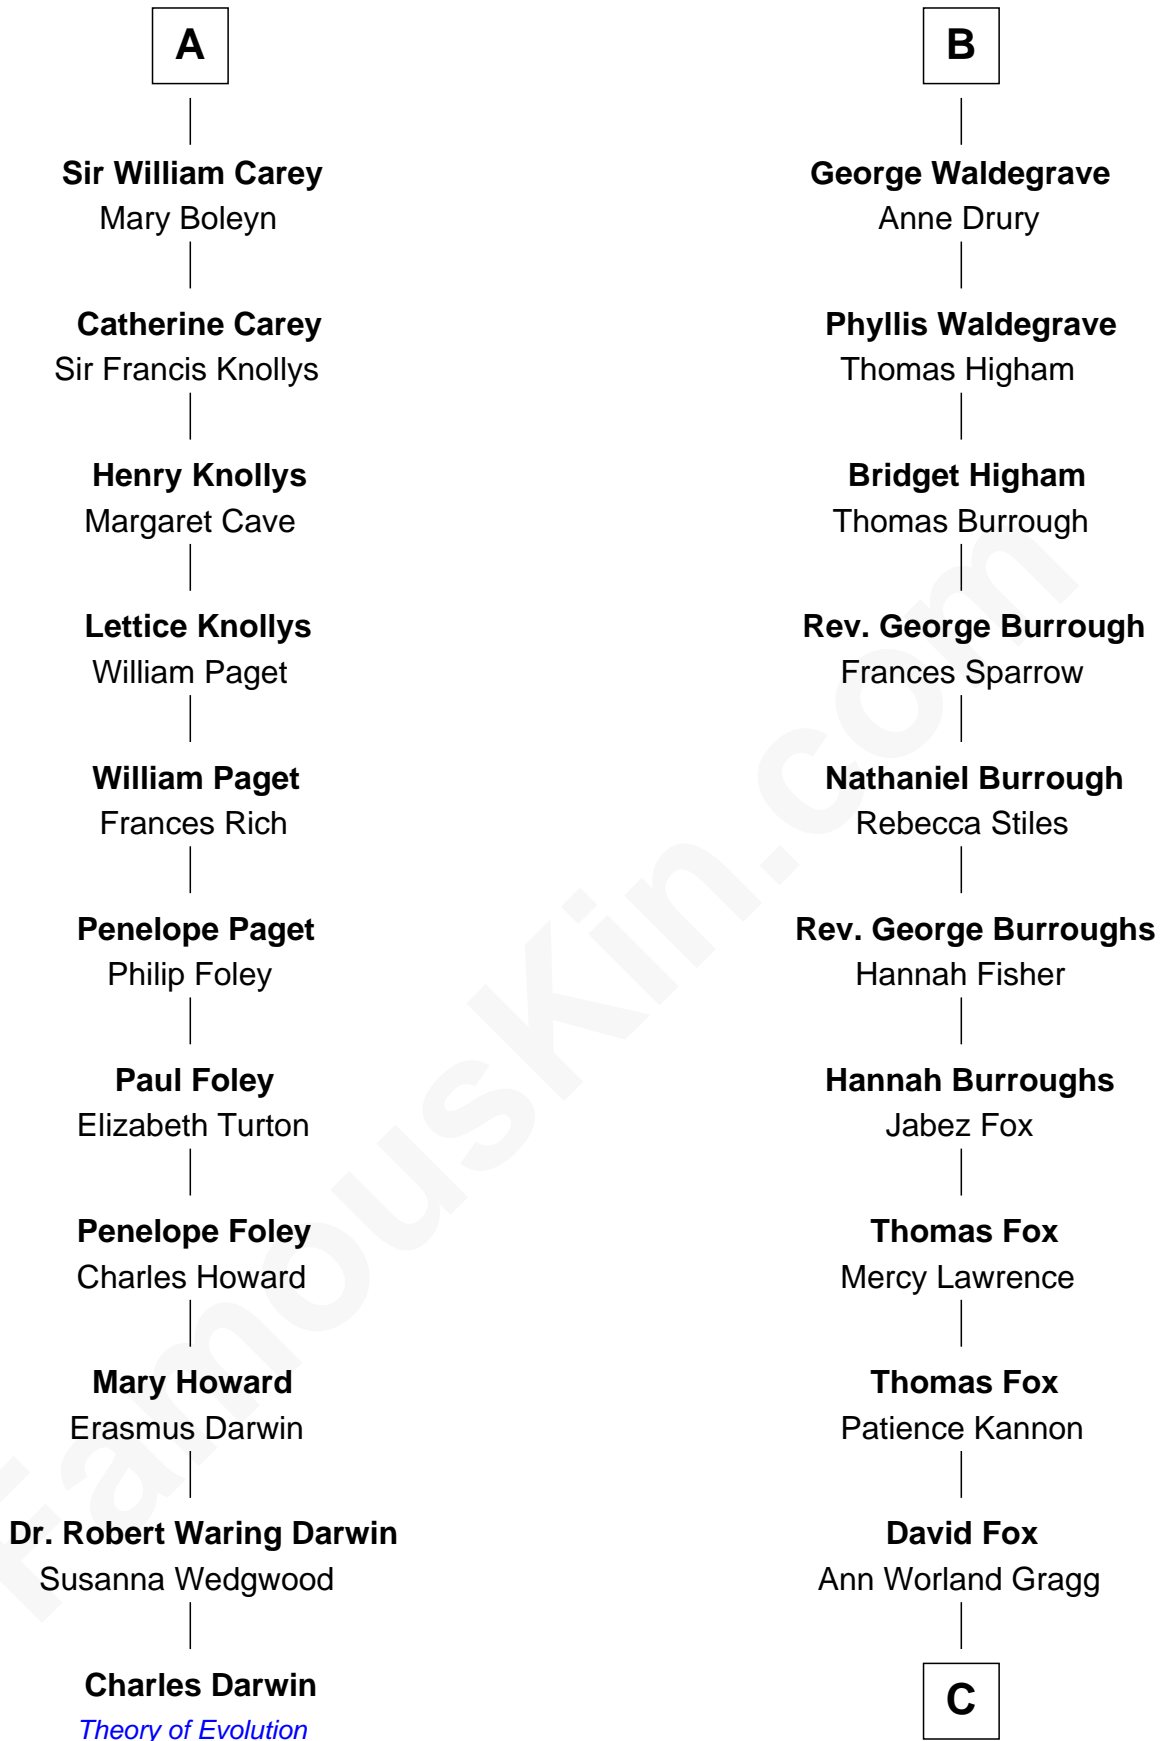

FamousKin.com
Relationship Chart of
Charles Darwin
Theory of Evolution

17th cousin 4 times removed of

Bob Moore
Co-Founder, Bob's Red Mill

C

Morris Fox

Sarah A. Smith

Violette Fox

Daniel Francis Learnard

Clinton Morris Learnard

Gertrude Maud Yost

Doris Dell Learnard

Kenneth Earl Moore

Bob Moore

Co-Founder, Bob's Red Mill