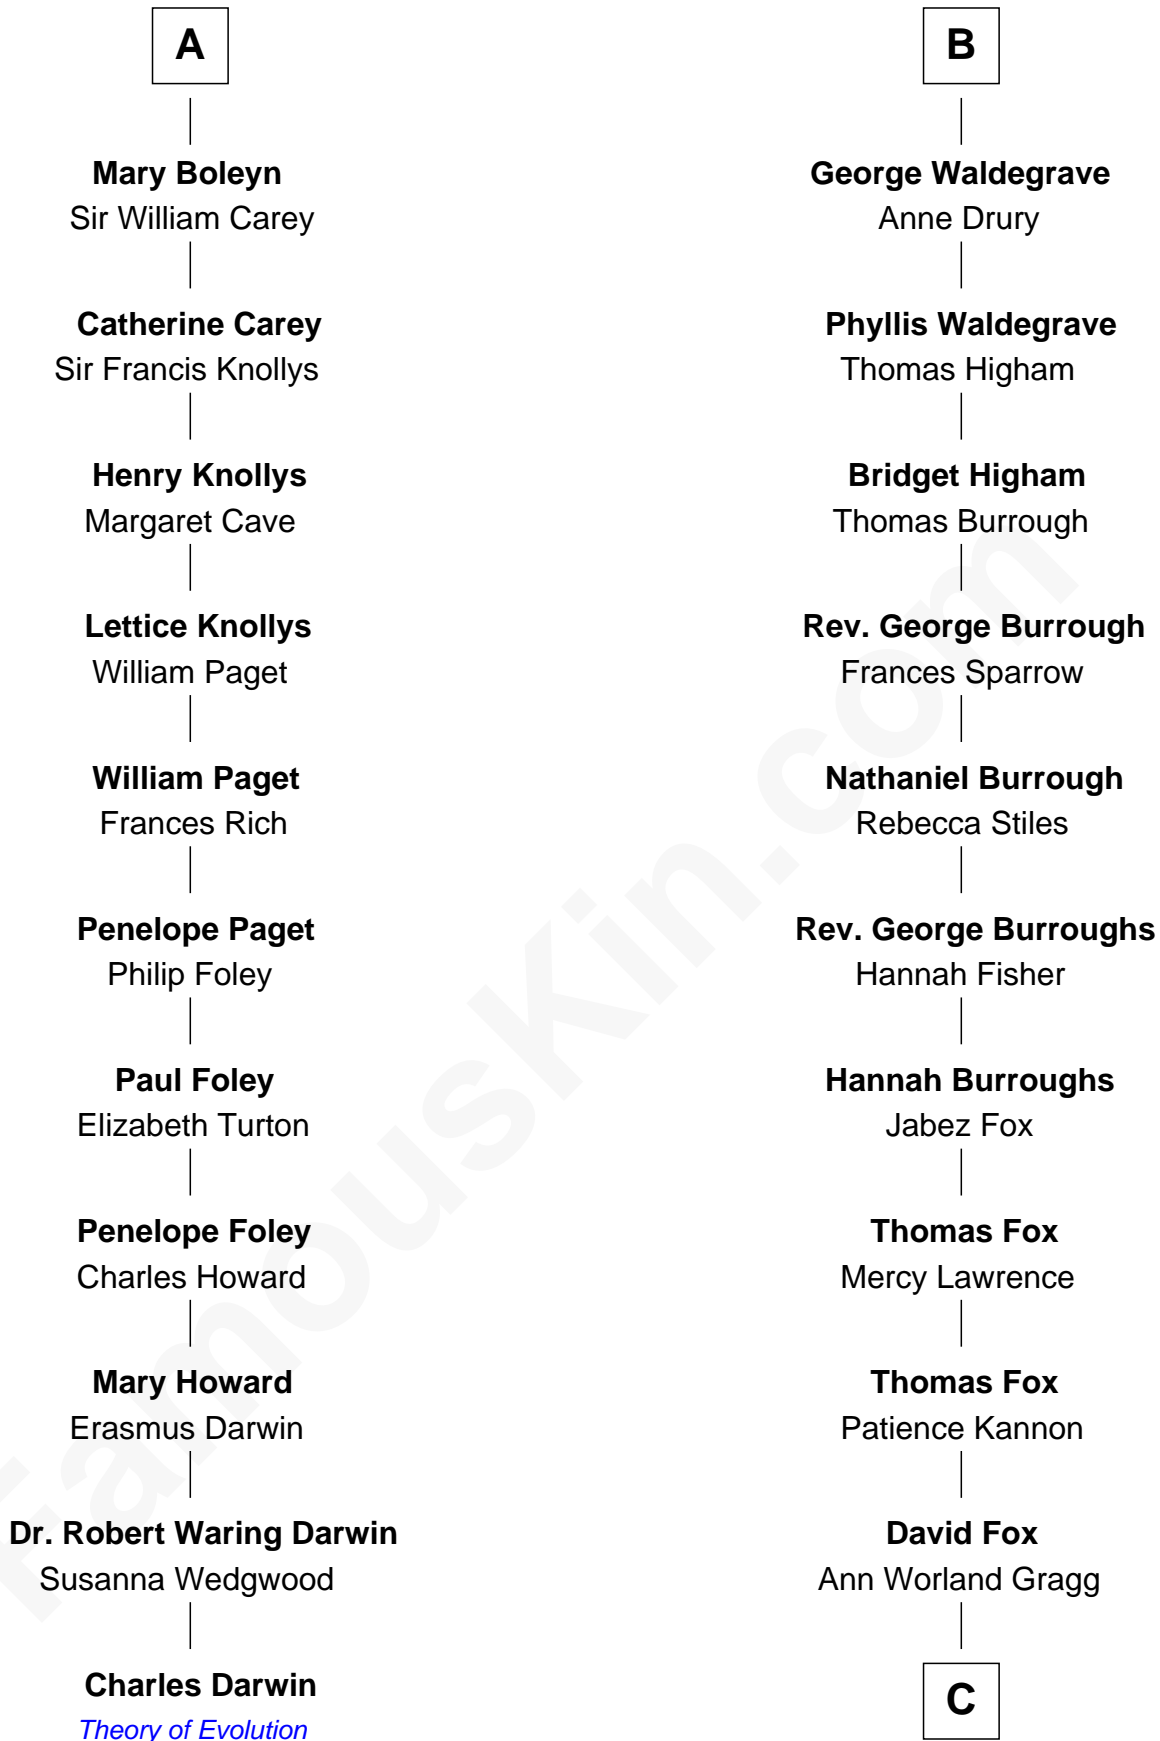

FamousKin.com Relationship Chart of

Charles Darwin

Theory of Evolution

17th cousin 4 times removed of

Bob Moore

Co-Founder, Bob's Red Mill

William de Ros
Maude de Vaux

Sir William de Ros
Margery de Badlesmere

Maud de Roos
John de Welles

Anne de Welles
James Butler

James Butler
Joan Beauchamp

Sir Thomas Butler
Anne Hankeford

Margaret Butler
Sir William Boleyn

Thomas Boleyn
Elizabeth Howard

A

Agnes de Ros
Pain de Tibetot

Sir John de Tibetot
Margaret de Badlesmere

Sir Robert de Tibetot
Margaret Deincourt

Elizabeth de Tibetot
Sir Philip le Despencer

Margery Despencer
Sir Roger Wentworth

Henry Wentworth
Elizabeth Howard

Margery Wentworth
Sir William Waldegrave

B

C

Morris Fox

Sarah A. Smith

Violette Fox

Daniel Francis Learnard

Clinton Morris Learnard

Gertrude Maud Yost