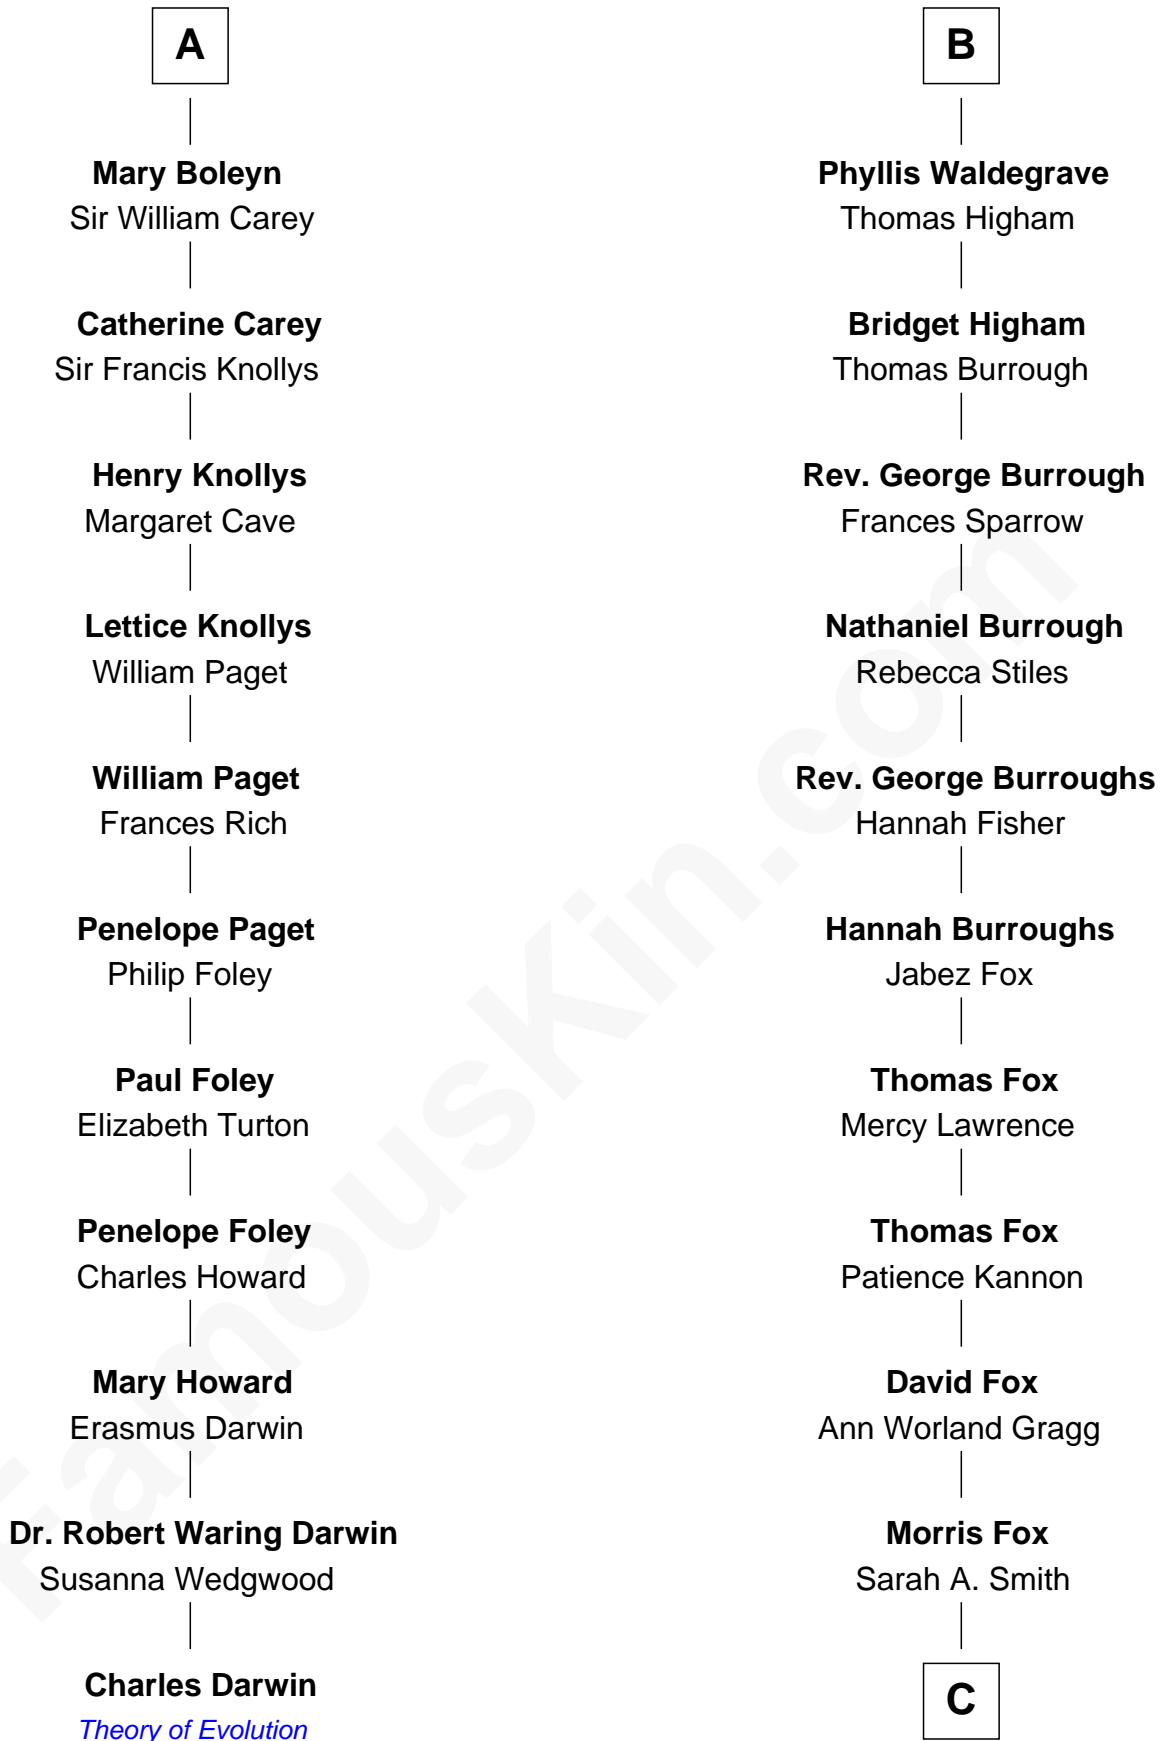

FamousKin.com Relationship Chart of

Charles Darwin

Theory of Evolution

17th cousin 3 times removed of

Bob Moore

Co-Founder, Bob's Red Mill

Bartholomew de Badlesmere

Margaret de Clare

Sir John de Tibetot

Sir Robert de Tibetot

Margaret Deincourt

Elizabeth de Tibetot

Sir Philip le Despencer

Margery Despencer

Sir Roger Wentworth

Henry Wentworth

Elizabeth Howard

Margery Wentworth

Sir William Waldegrave

George Waldegrave

Anne Drury

B

C

—
Violette Fox

Daniel Francis Learnard

—
Clinton Morris Learnard

Gertrude Maud Yost

—
Doris Dell Learnard

Kenneth Earl Moore

—
Bob Moore

Co-Founder, Bob's Red Mill