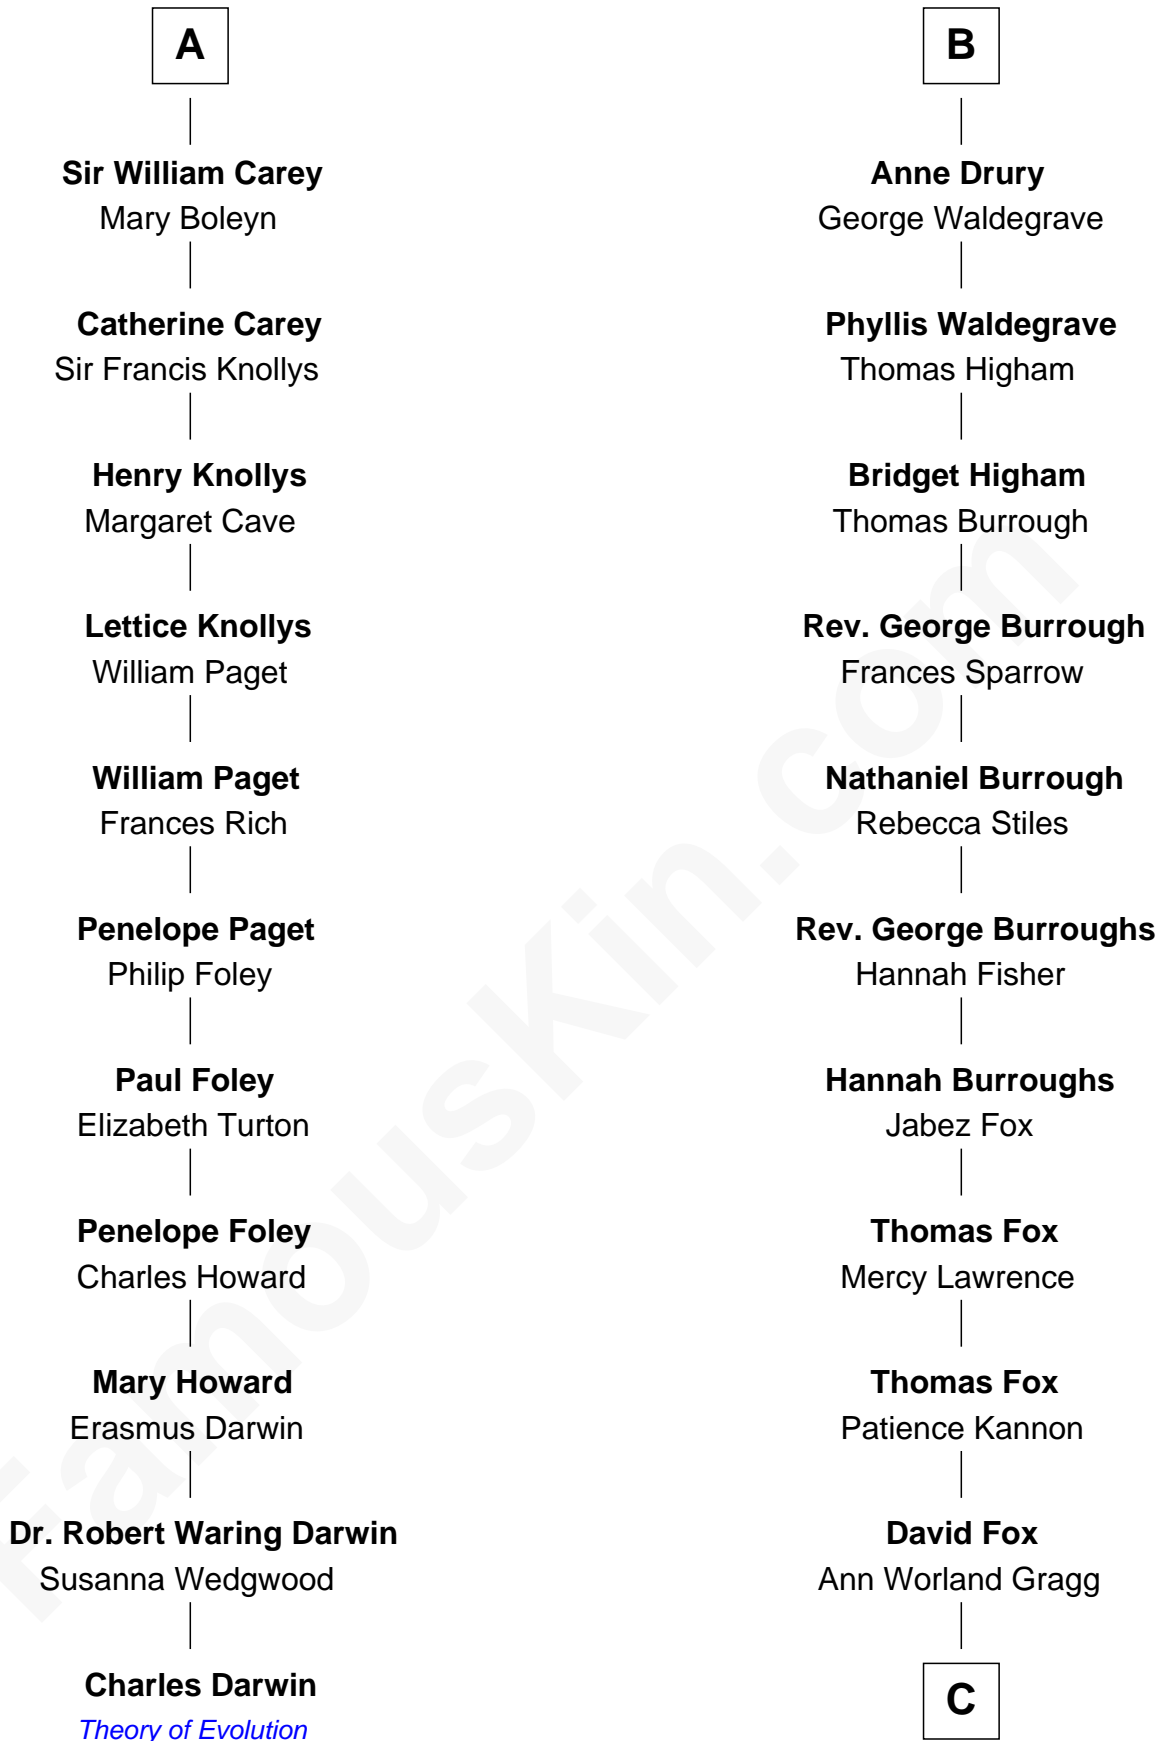

FamousKin.com Relationship Chart of

Charles Darwin

Theory of Evolution

17th cousin 4 times removed of

Bob Moore

Co-Founder, Bob's Red Mill

Sir Gilbert de Clare

Joan of Acre

C

Morris Fox

Sarah A. Smith

Violette Fox

Daniel Francis Learnard

Clinton Morris Learnard

Gertrude Maud Yost

Doris Dell Learnard

Kenneth Earl Moore

Bob Moore

Co-Founder, Bob's Red Mill