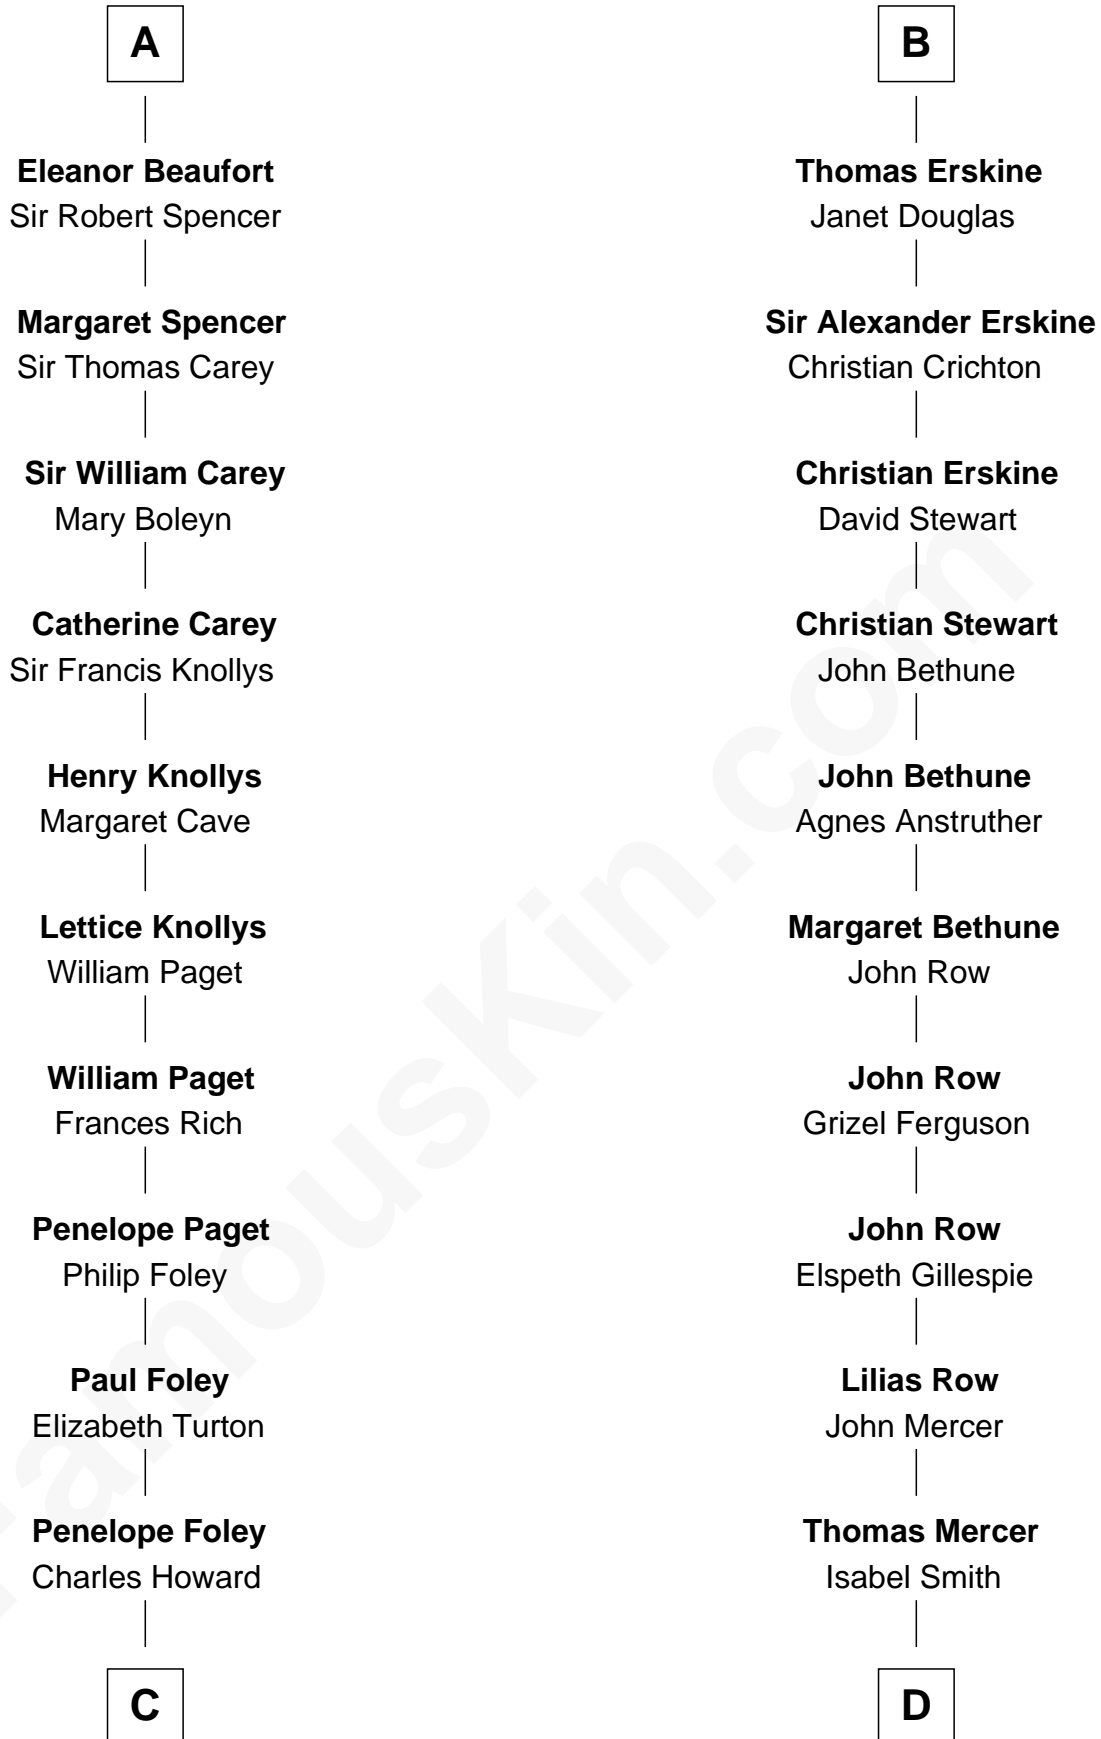

# FamousKin.com Relationship Chart of

**Charles Darwin**

*Theory of Evolution*

18th cousin 1 time removed of

**General Hugh Mercer**

*American Revolution*

**Gilbert de Clare**

Isabel Marshal

FamousKin.com