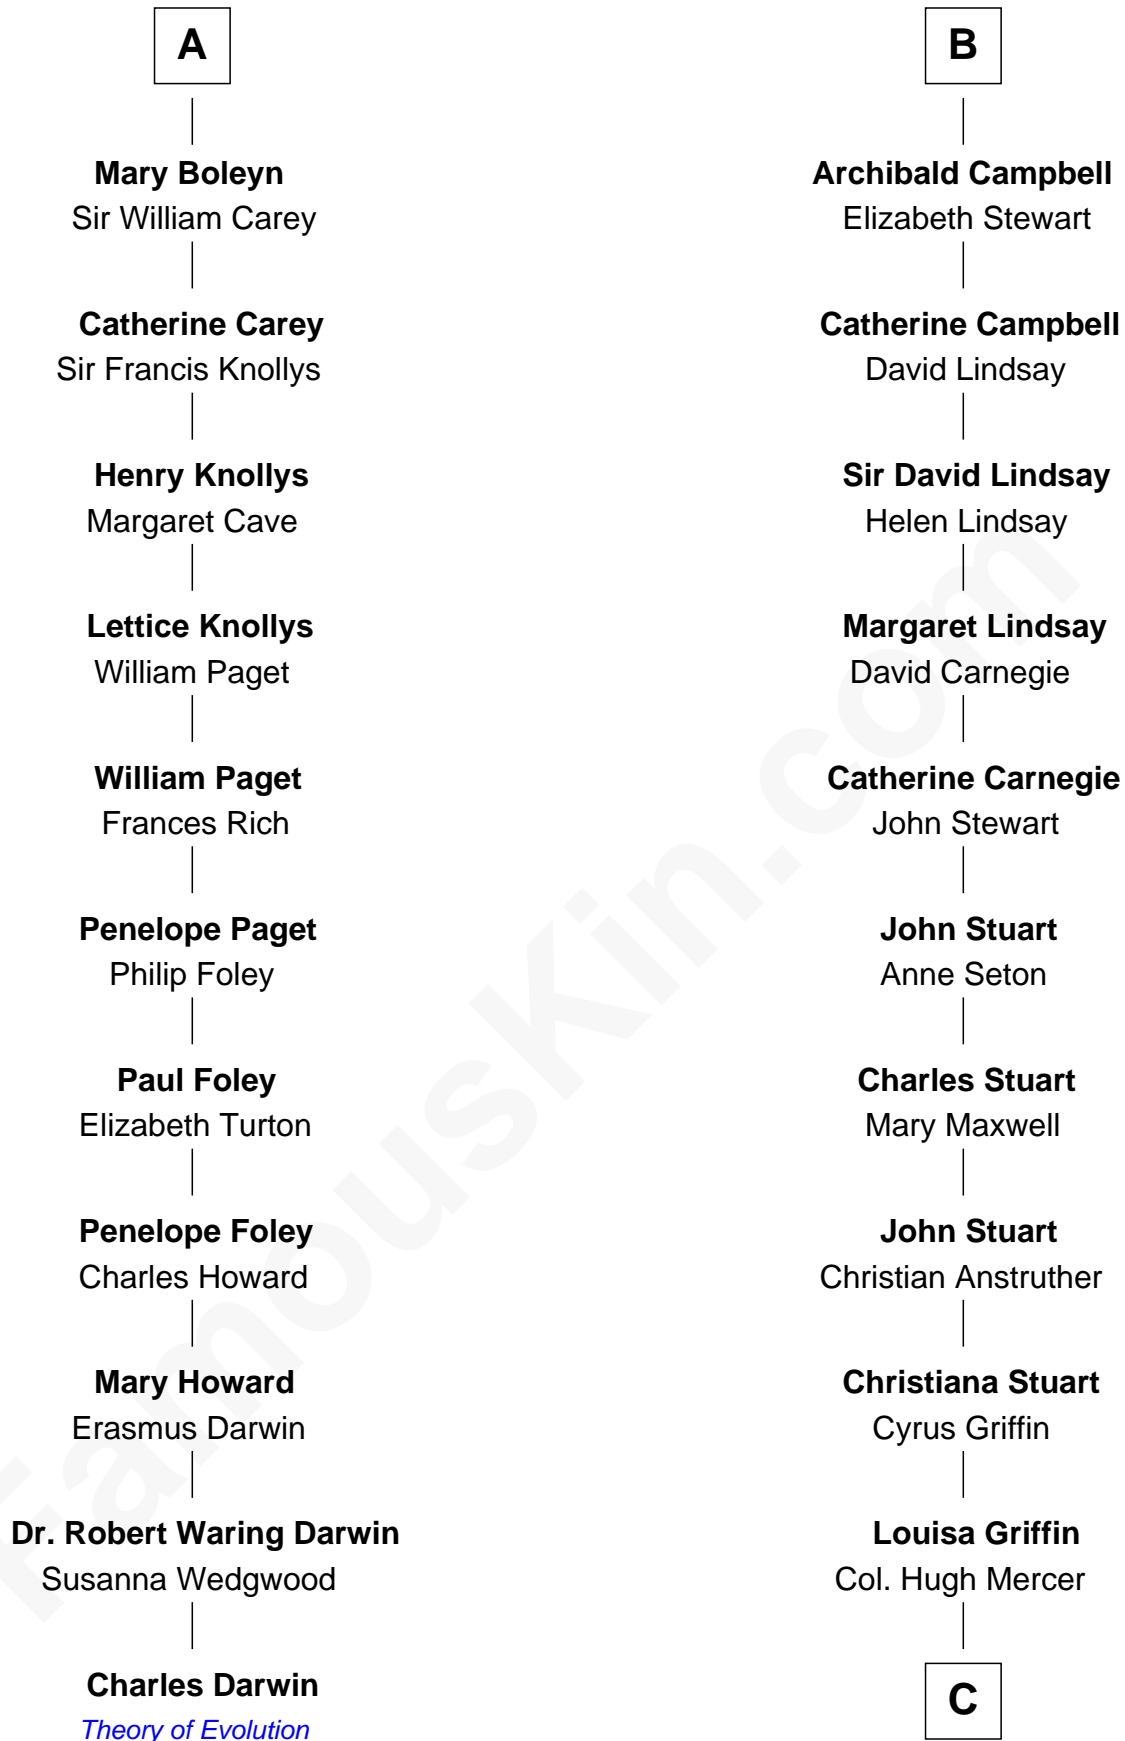

# FamousKin.com Relationship Chart of

**Charles Darwin**

*Theory of Evolution*

17th cousin 3 times removed of

**Johnny Mercer**

*Songwriter and Co-Founder of Capitol Records*

**Sir Richard de Burgh**

Margaret - - - - -

C

**Gen. Hugh Weedon Mercer**

Mary Stiles Anderson

**George Anderson Mercer**

Nanny Maury Herndon

**George Anderson Mercer**

Lillian Elizabeth Ciucevich

**Johnny Mercer**