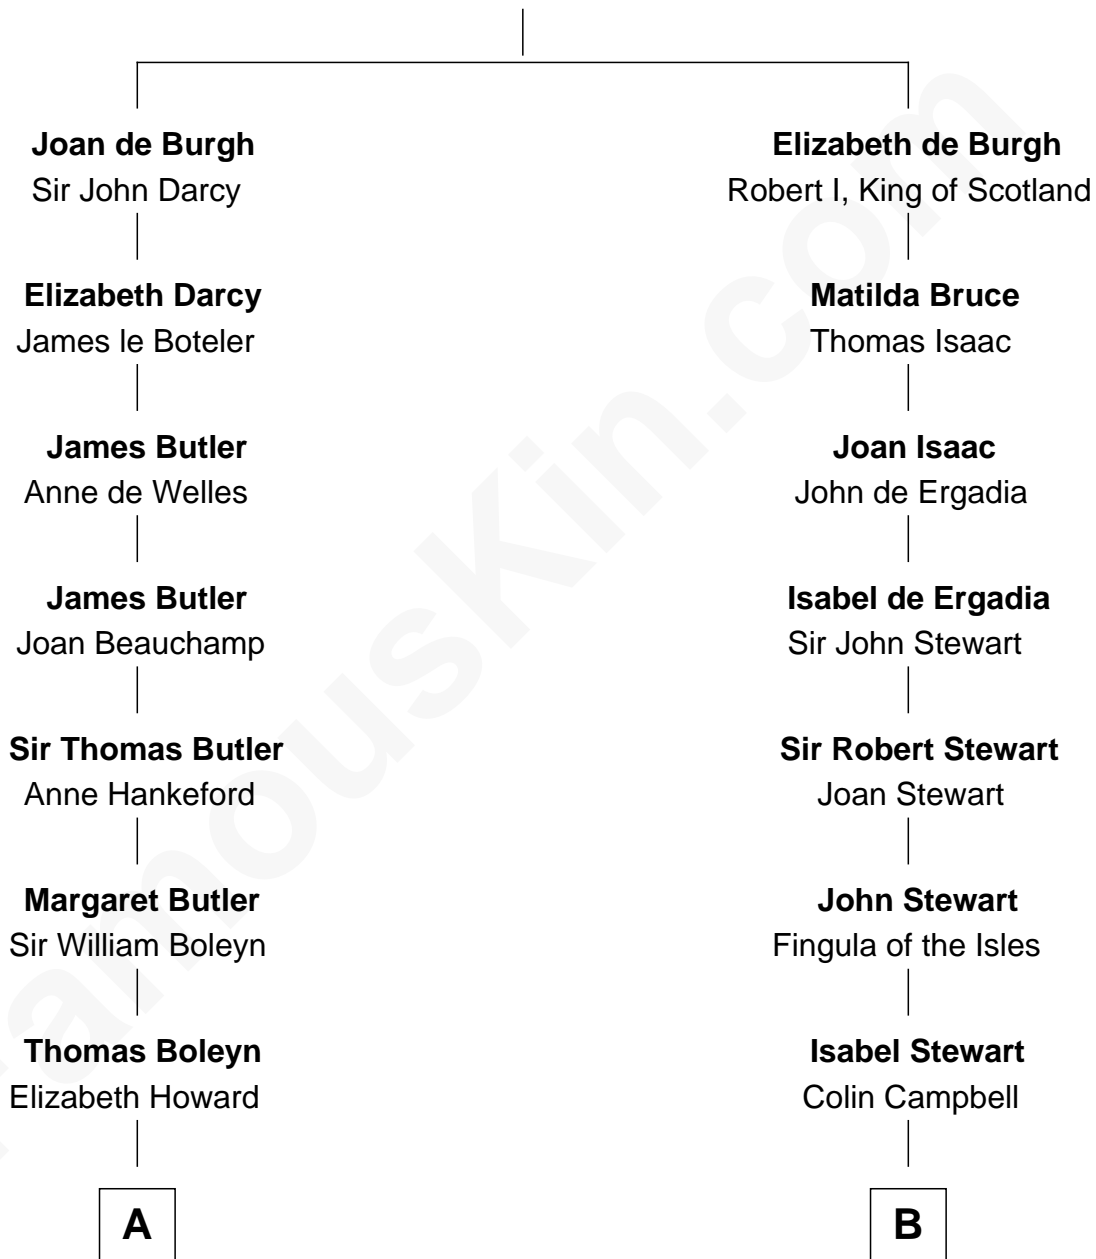

# FamousKin.com Relationship Chart of

**Charles Darwin**

*Theory of Evolution*

17th cousin 3 times removed of

**Johnny Mercer**

*Songwriter and Co-Founder of Capitol Records*

**Sir Richard de Burgh**

Margaret - - - - -

C

**Gen. Hugh Weedon Mercer**

Mary Stiles Anderson

**George Anderson Mercer**

Nanny Maury Herndon

**George Anderson Mercer**

Lillian Elizabeth Ciucevich

**Johnny Mercer**