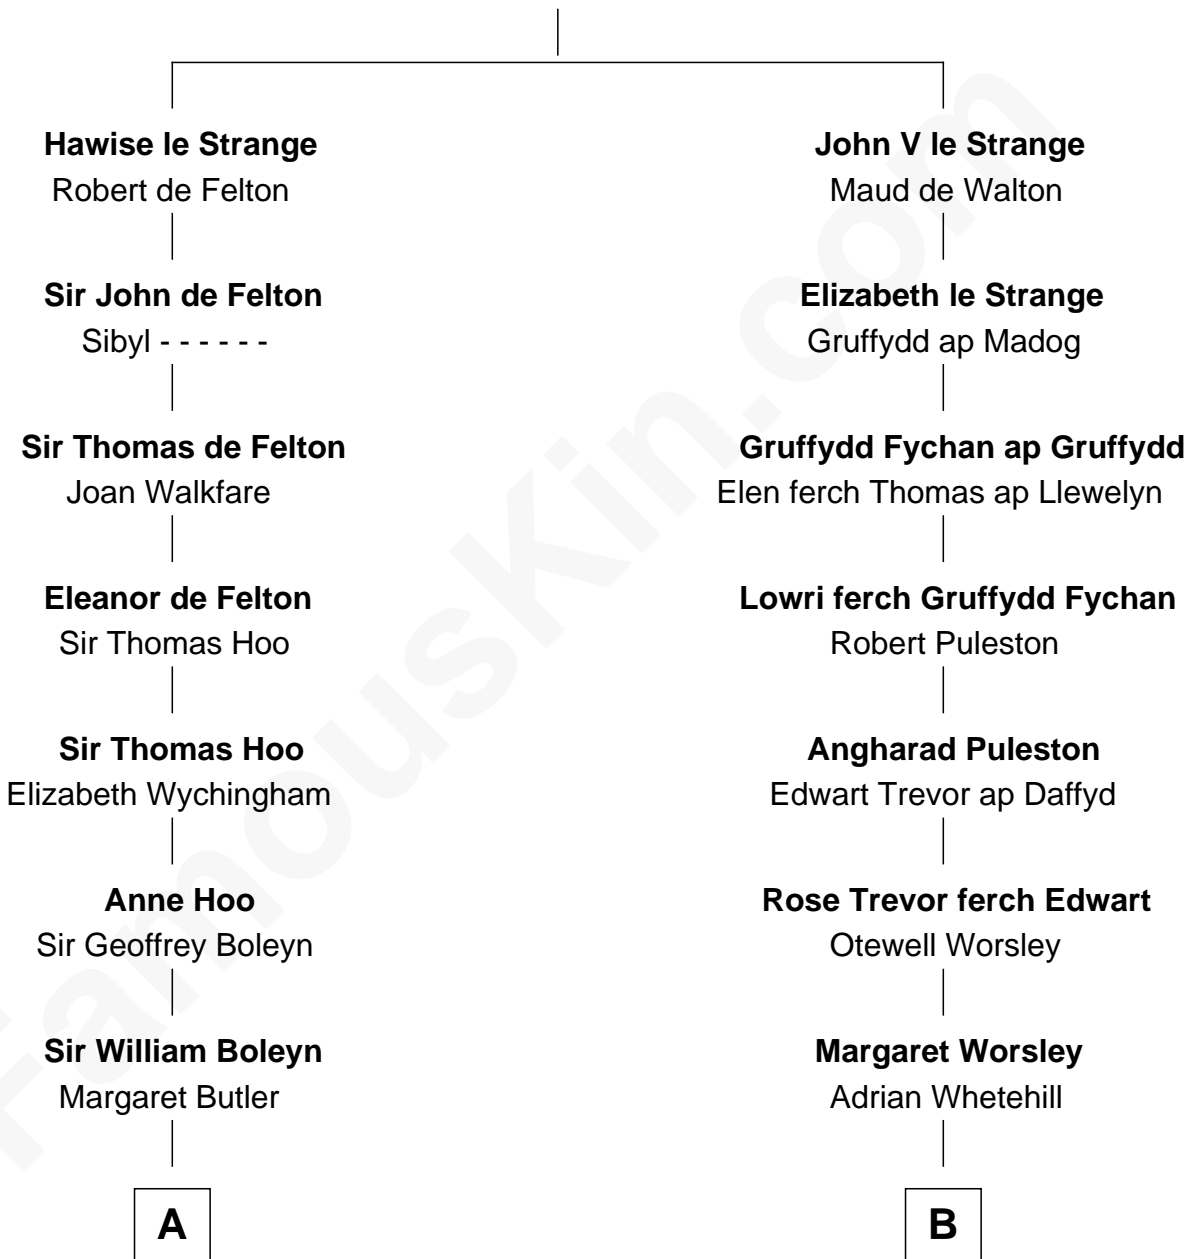

FamousKin.com Relationship Chart of

Charles Darwin

Theory of Evolution

18th cousin 1 time removed of

Robert Frost

Poet and Playwright

John IV le Strange

Joan de Somery

FamousKin.com