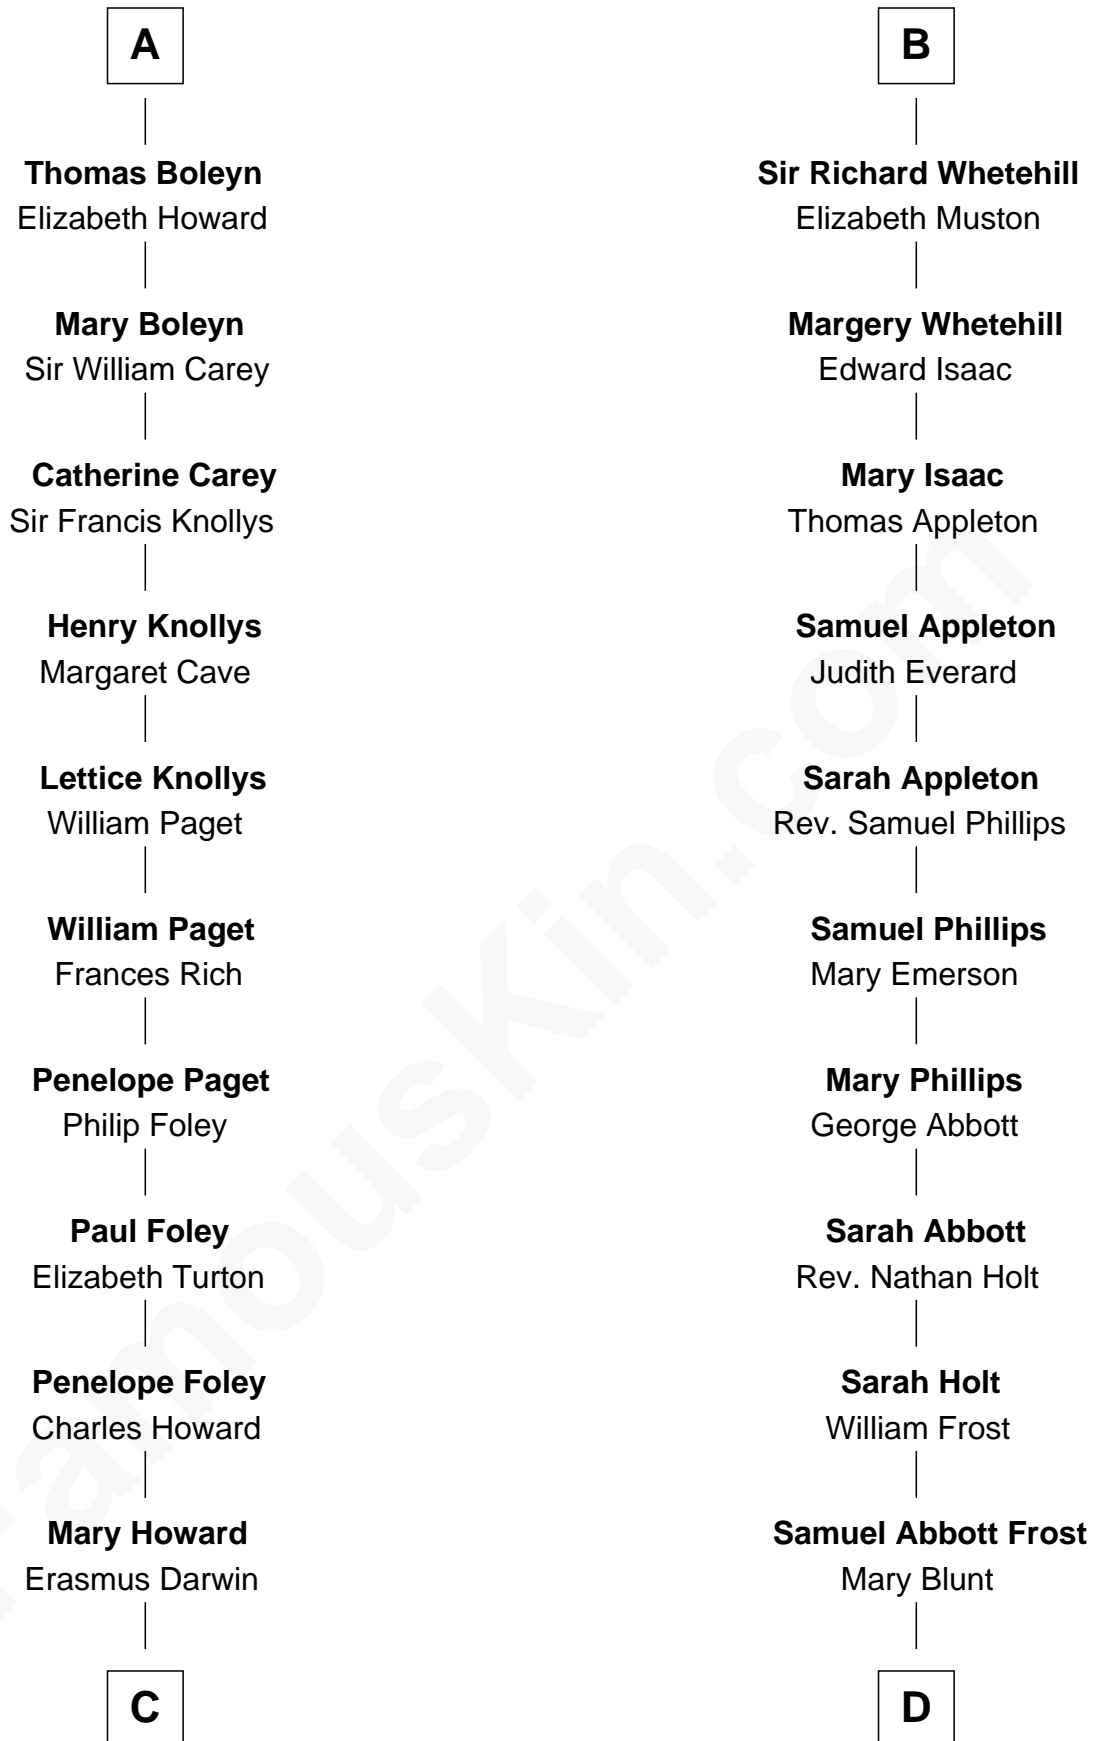

FamousKin.com Relationship Chart of

Charles Darwin

Theory of Evolution

18th cousin 1 time removed of

Robert Frost

Poet and Playwright

John IV le Strange

Joan de Somery

FamousKin.com