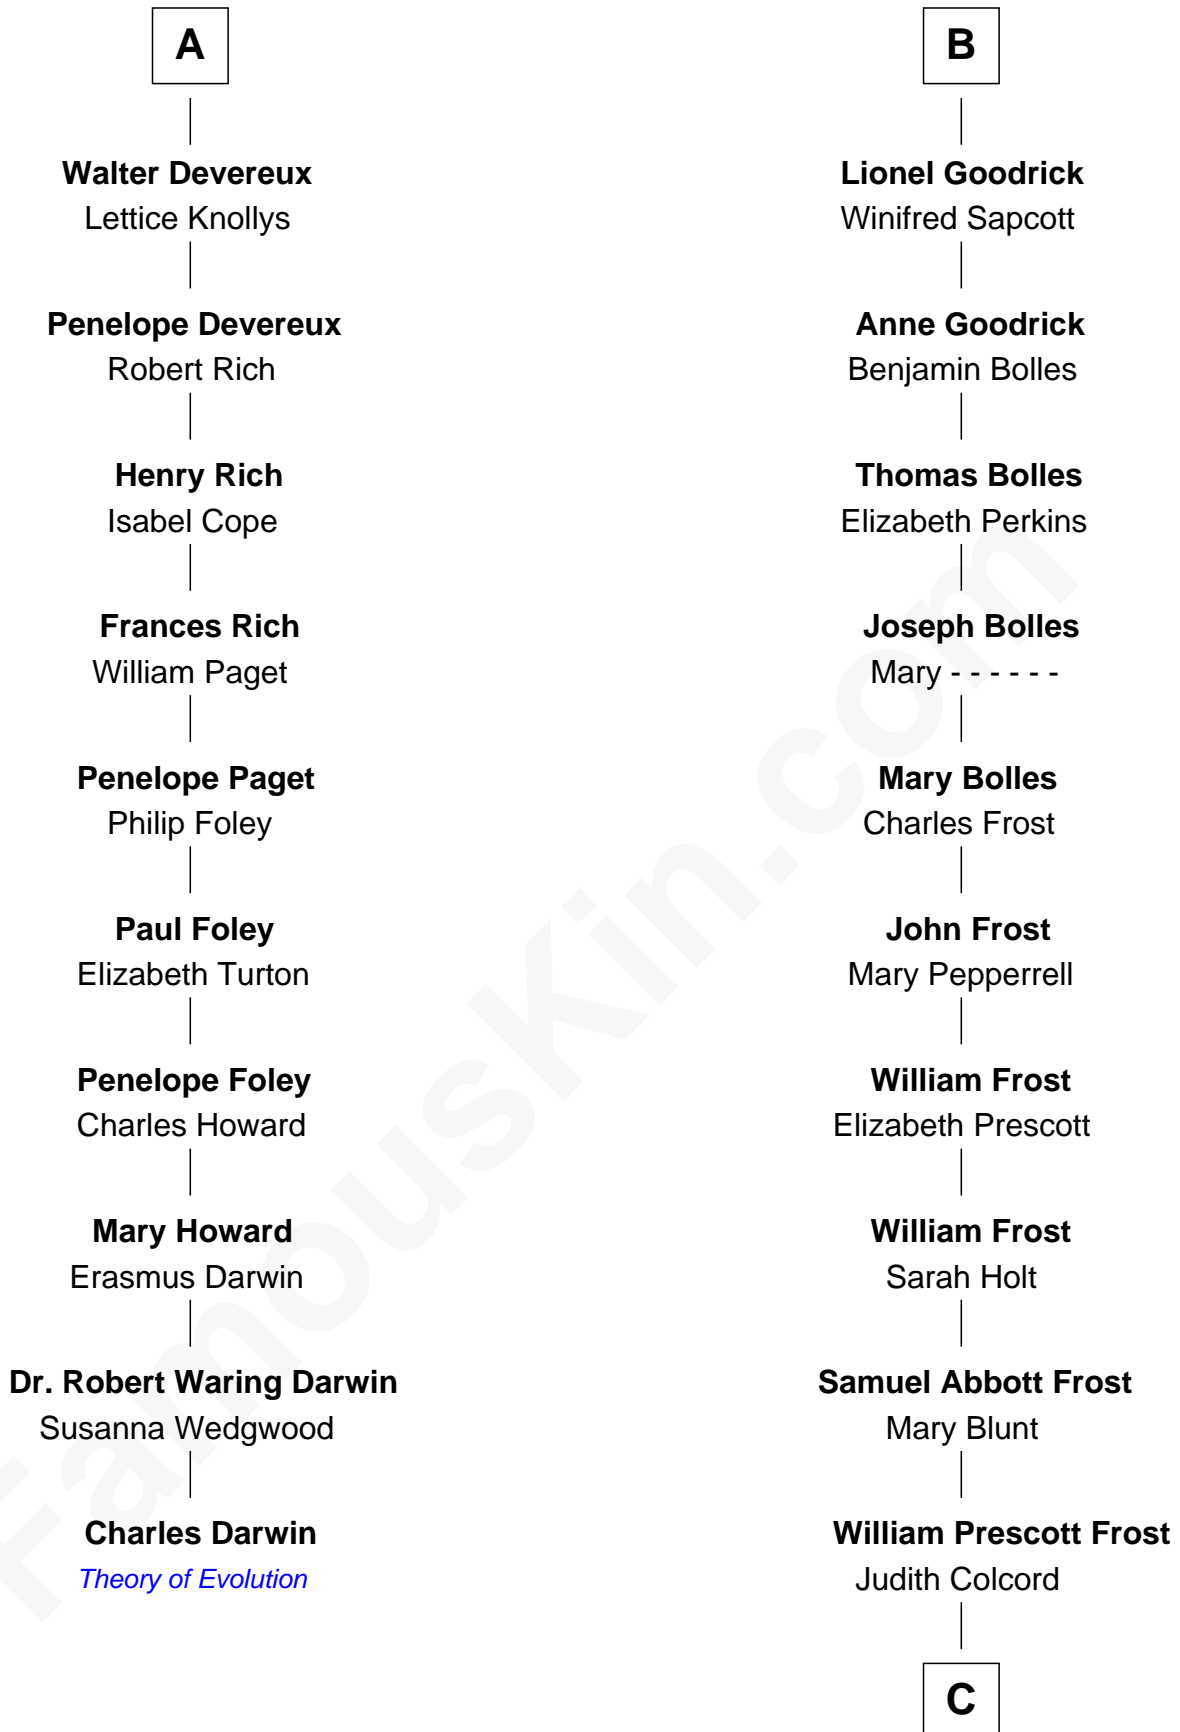

FamousKin.com Relationship Chart of

Charles Darwin

Theory of Evolution

16th cousin 2 times removed of

Robert Frost

Poet and Playwright

C

|
William Prescott Frost